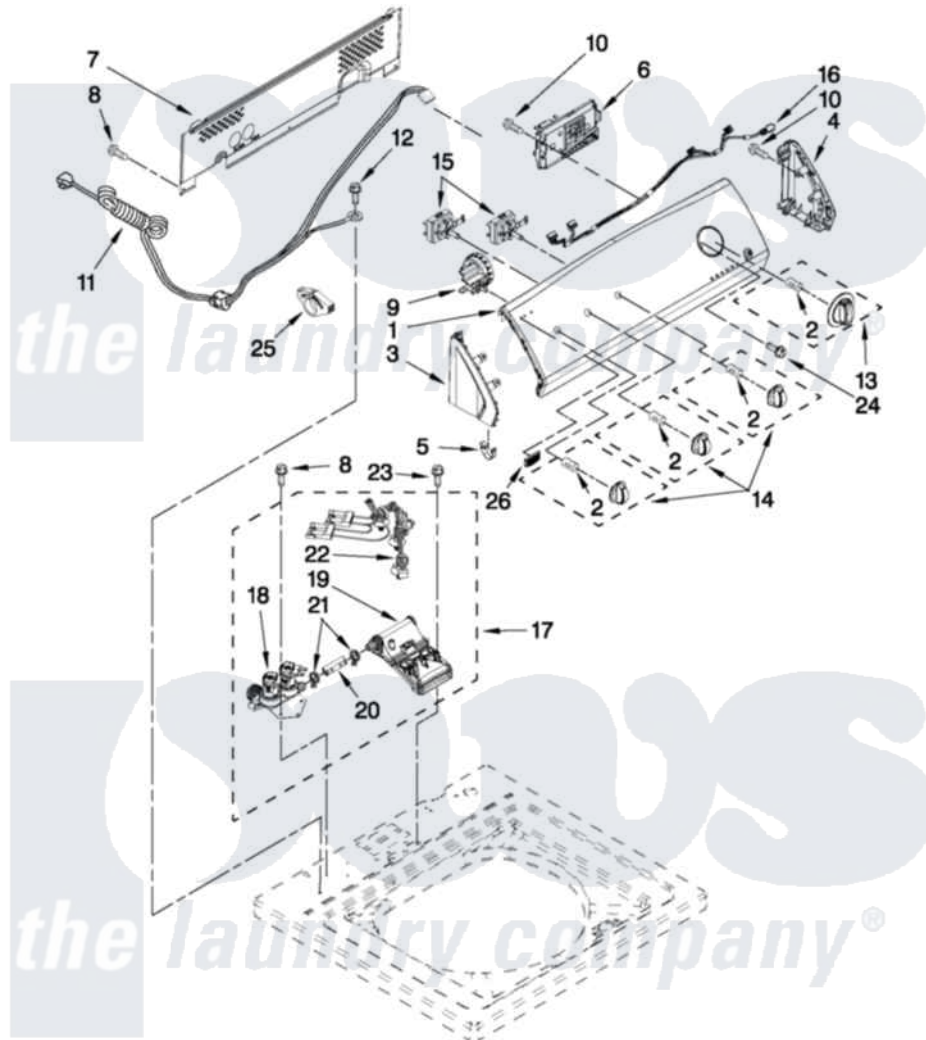

Maytag 7MMVWC300YW0 02 - CONTROLS AND WATER INLET PARTS

CONTROLS AND WATER INLET PARTS

For Model: 7MMVWC300YW0
(White)

FOR ORDERING INFORMATION REFER TO PARTS PRICE LIST

W10396498

3

Maytag [Residential Maytag 7MMVWC300YW0 Washer Parts](#) Parts Diagram 02 - CONTROLS AND WATER INLET PARTS

[Click on the part number to view part](#)

Item	Original Part Number	Replaced By	Status	Part Description
1	W10355022			Panel, Console
2	8536939			Clip, Knob
3	W10251358			Cap, End
4	W10251355			Cap, End
5	8312709			Clip-Console
6	W10395604			Control Unit Assembly
7	W10251310	W10420985		Panel, Console Rear Cover
8	1157158	489069		Xxscrew, 10-12 X 1/2
9	W10268912			Switch, Water Level
10	90767			Screw, 8A X 3/8 HeX Washer Head Tapping
11	W10276649			Cord, Power
12	3400076			Screw, Bracket Mounting
13	W10327522			Knob, Timer Assembly
14	W10327523			Knob, Controls
15	W10285512			Switch, Rotary Encoder

16	W10291174		Harness, Upper
17	W10357189		Inlet Assembly, Water
18	W10352256		Valve, Water Mixing
19	W10334611	W10441423	Vacuum Break
20	W10238347		Hose, Vacuum Break
21	W10117298	596669	Clamp, Manifold
22	W10337345	W10344775	Harness, Valve
23	8281163		Screw, Dispenser Housing Mounting
24	3400818		Screw, Timer Mounting
25	W10348582		Cable Tie
26	W10199708		Badge, Maytag