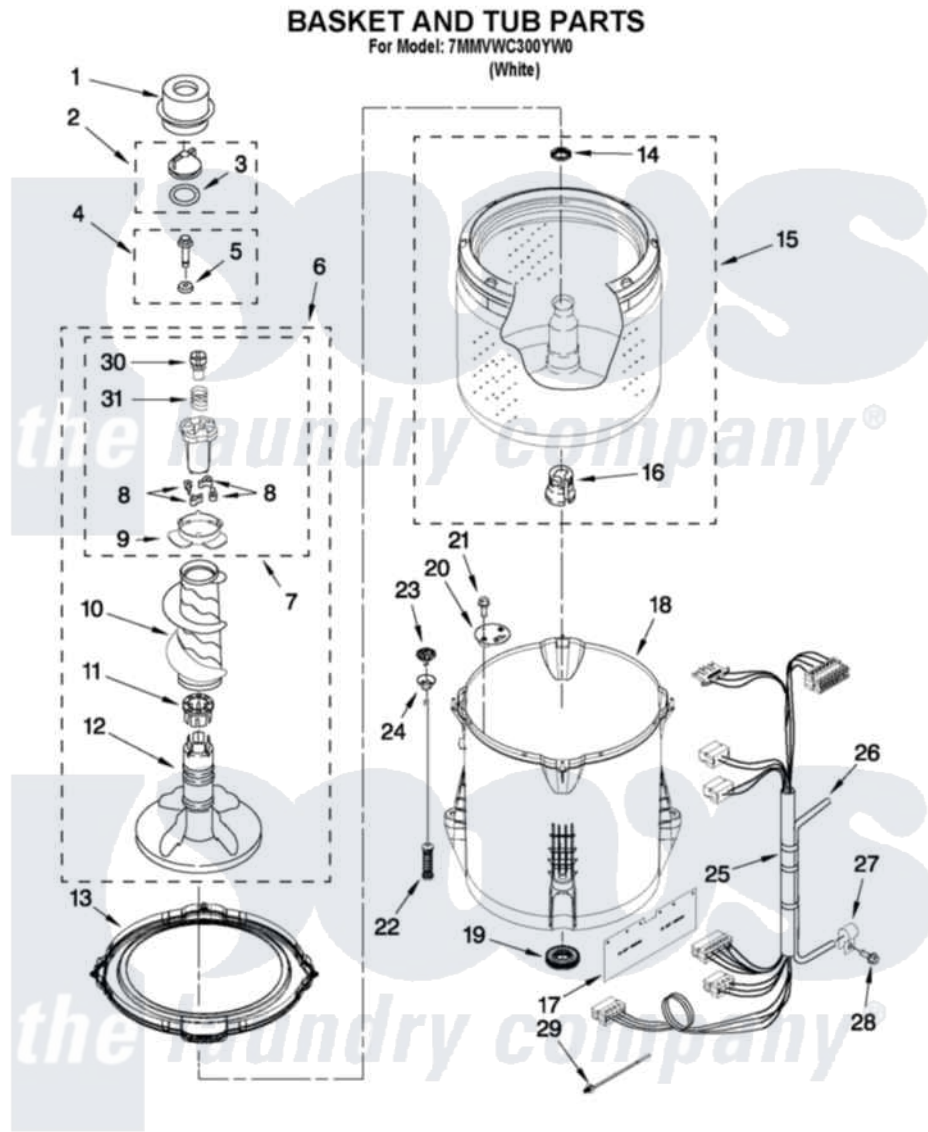

Maytag 7MMVWC300YW0 03 - BASKET AND TUB PARTS

W10396498

FOR ORDERING INFORMATION REFER TO PARTS PRICE LIST

5

Maytag [Residential Maytag 7MMVWC300YW0 Washer Parts](#) Parts Diagram 03 - BASKET AND TUB PARTS
Click on the part number to view part

Item	Original Part Number	Replaced By	Status	Part Description
1	8543478	8580006		Dispenser, Fabric Softener
2	3354733	W10074580		Cap, Barrier
3	W10072840			Fabric Softener
4	W10003790			Screw And Washer
5	3949550			Washer
6	8578210			Agitator, Complete Assembly
7	8537434			Cam, Driven
8	3366877	80040		Dog-Agitator
9	8055141			Bearing-Driven Cam
10	8054468			Auger, Agitator
11	8055228			Spacer, Thrust
12	8578209			Agitator, Complete Assembly
13	W10215107			Ring-Tub
14	21366			Nut, Spanner
15	W10238308	W10349185		Basket
16	389140			Tub Block, Basket Drive

17	W10339098		Shield, Splash
18	W10238320	W10371566	Tub-Outer
19	W10006371	W10324647	Seal-Tub
20	W10215093		Filter, Drain Pump
21	8533928		Screw, 8-18 X 3/4
22	W10257087	W10349193	Suspension
23	W10215136	W10440729	Suspension
24	W10256551	W10440729	Suspension
25	W10297444		Harness, Lower
26	W10297442		Hose, Pressure Switch
27	W10005430		Clamp, Pressure Hose Retainer
28	8533943	W10109200	Screw, Baffle Mounting
29	W10298887		Cable Tie
30	8533540		Retainer, Spring
31	8055140		Spring, Compression