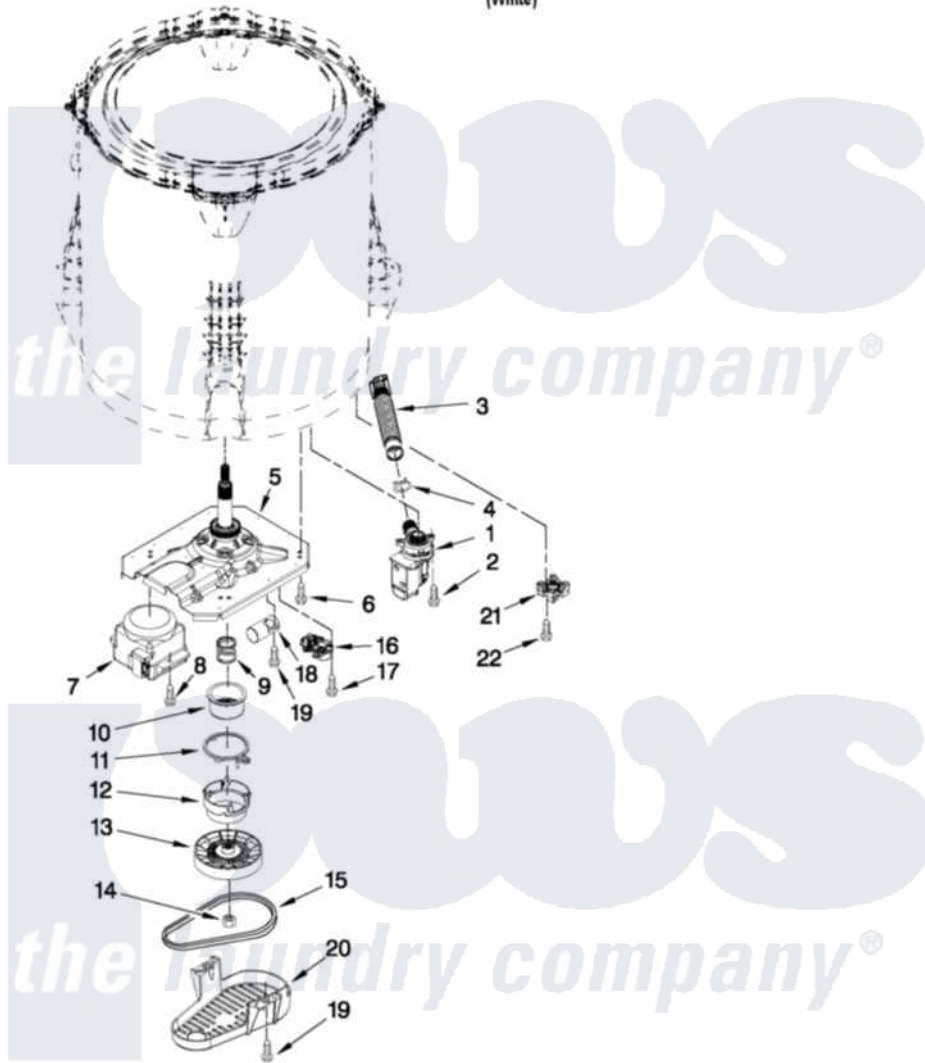

Maytag 7MMVWC300YW0 04 - GEARCASE, MOTOR AND PUMP PARTS

GEARCASE, MOTOR AND PUMP PARTS

For Model: 7MMVWC300YW0

(White)

W10396498

FOR ORDERING INFORMATION REFER TO PARTS PRICE LIST

7

Maytag [Residential Maytag 7MMVWC300YW0 Washer Parts](#) Parts Diagram 04 - GEARCASE, MOTOR AND PUMP PARTS

[Click on the part number to view part](#)

Item	Original Part Number	Replaced By	Status	Part Description
1	W10276397			Pump Assembly, Drain
2	W10004910			Screw, 12-16 X 1-1/4
3	W10215091			Hose, Inner Drain Assembly
4	8317496	285655		Clamp, Hose
5	W10006402			Gearcase Assembly
6	W10249633			Screw, 7.2-1.6 X 30
7	W10006416			Motor, Drive
8	W10094780	W10182109		Screw-Kit
9	W10326374	W10315818		Cam
10	W10006352	W10315818		Cam
11	W10006353	W10315818		Cam
12	W10006354	W10315818		Cam
13	W10006356			Pulley
14	W10163336			Nut, Pulley
15	W10006384			Belt, Drive
16	W10006355			Actuator, Shift

17	9741052	Screw, 6-32 X 1.00
18	W10278556	Capacitor, Motor Run
19	357640	Screw And Washer
20	W10006383	Shield, Pulley Cover
21	W10238318	Counterweight
22	W10238319	Screw, 8-18 X 1.00