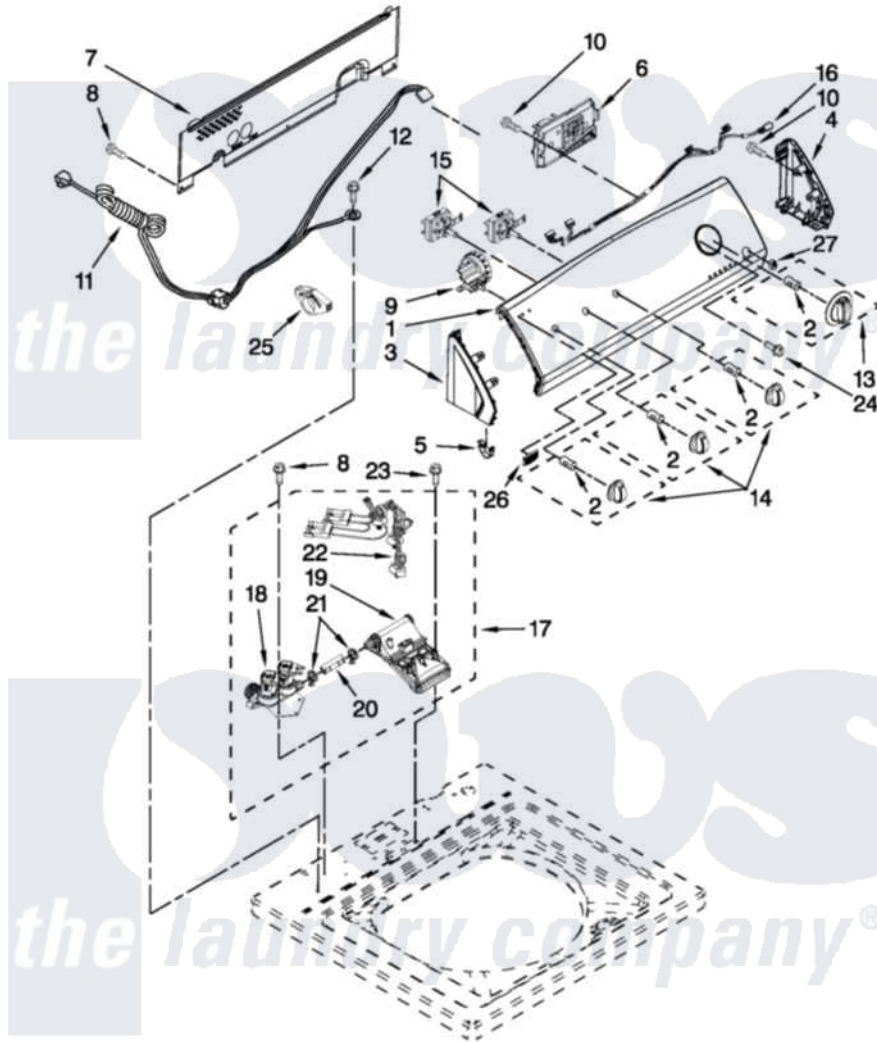

Maytag 7MMVWC300YW1 02 - CONTROLS AND WATER INLET PARTS

CONTROLS AND WATER INLET PARTS

For Model: 7MMVWC300YW1
(White)

FOR ORDERING INFORMATION REFER TO PARTS PRICE LIST

W10453989

3

Maytag [Residential Maytag 7MMVWC300YW1 Washer Parts](#) Parts Diagram 02 - CONTROLS AND WATER INLET PARTS

[Click on the part number to view part](#)

Item	Original Part Number	Replaced By	Status	Part Description
1	W10355022			Panel, Console
2	8536939			Clip, Knob
3	W10251358			Cap, End
4	W10251355			Cap, End
5	8312709			Clip-Console
6	W10445352			Control Unit Assembly, Machine And Motor
7	W10420985			Panel, Console Rear Cover
8	1157158	489069		Xxscrew, 10-12 X 1/2
9	W10268912			Switch, Water Level
10	90767			Screw, 8A X 3/8 HeX Washer Head Tapping
11	W10276649			Cord, Power
12	3400076			Screw, Bracket Mounting
13	W10327522			Knob, Timer Assembly
14	W10327523			Knob, Controls

15	W10285512		Switch, Rotary Encoder
16	W10291174		Harness, Upper
17	W10432360		Inlet Assembly, Water
18	W10352256		Valve, Water Mixing
19	W10441423		Vacuum Break
20	W10238347		Hose, Vacuum Break
21	W10117298	596669	Clamp, Manifold
22	W10344775		Harness, Valve
23	8281163		Screw, Dispenser Housing Mounting
24	3400818		Screw, Timer Mounting
25	W10348582		Cable Tie
26	W10199708		Badge, Maytag
27	W10251309		Pushbutton, Start