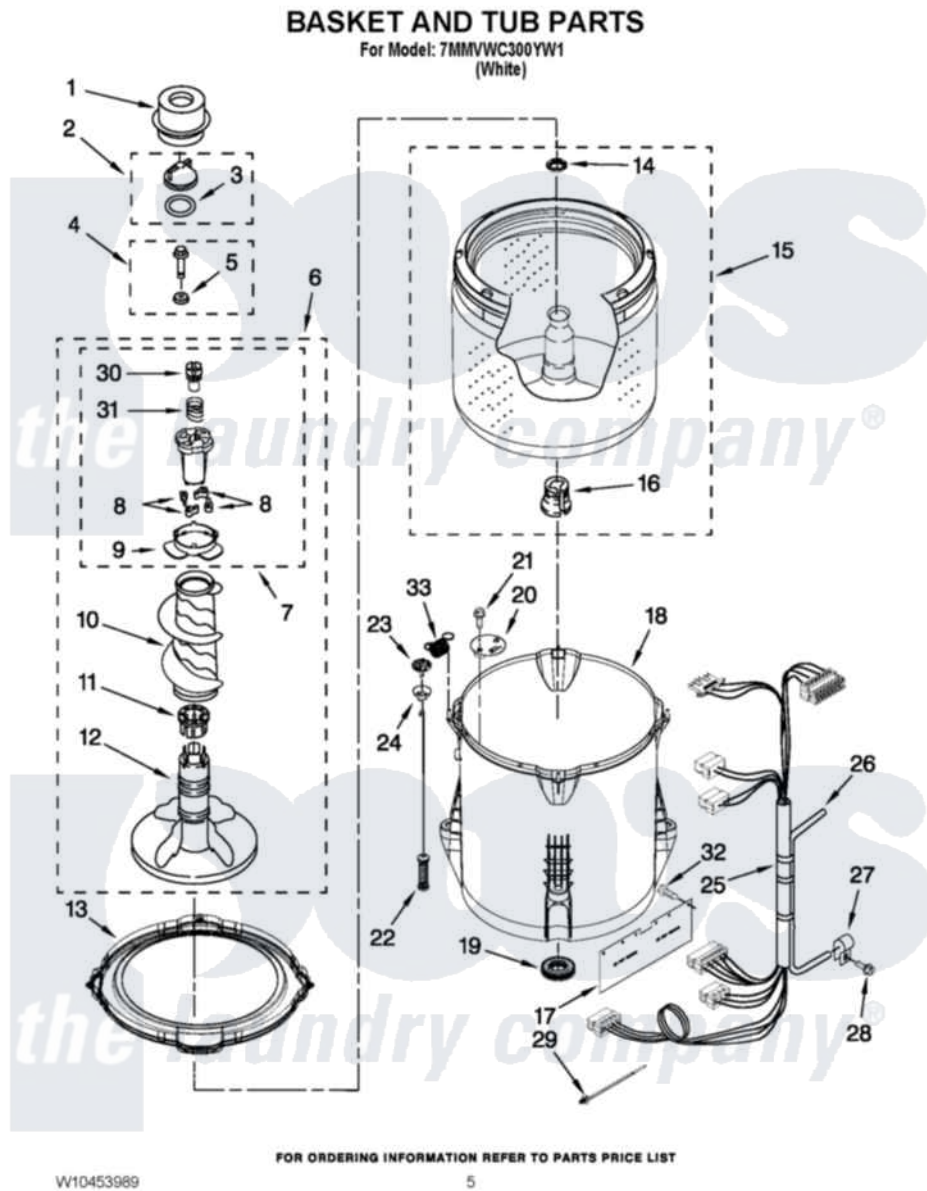

Maytag 7MMVWC300YW1 03 - BASKET AND TUB PARTS

Maytag [Residential Maytag 7MMVWC300YW1 Washer Parts](#) Parts Diagram 03 - BASKET AND TUB PARTS
Click on the part number to view part

Item	Original Part Number	Replaced By	Status	Part Description
1	8580006			Dispenser, Fabric Softener
2	3354733	W10074580		Cap, Barrier
3	W10072840			Fabric Softener
4	W10003790			Screw And Washer
5	3949550			Washer
6	8578210			Agitator, Complete Assembly
7	8537434			Cam, Driven
8	3366877	80040		Dog-Agitator
9	8055141			Bearing-Driven Cam
10	8054468			Auger, Agitator
11	8055228			Spacer, Thrust
12	8578209			Agitator, Complete Assembly
13	W10215107			Ring-Tub
14	21366			Nut, Spanner
15	W10358261	W10349185		Basket
16	389140			Tub Block, Basket Drive

17	W10339098		Shield, Splash
18	W10238320	W10371566	Tub-Outer
19	W10006371	W10324647	Seal-Tub
20	W10215093		Filter, Drain Pump
21	8533928		Screw, 8-18 X 3/4
22	W10257087	W10349193	Suspension
23	W10215136	W10440729	Suspension
24	W10256551	W10440729	Suspension
25	W10297444		Harness, Lower
26	W10297436	353244	Hose, Pressure Switch
27	W10005430		Clamp, Pressure Hose Retainer
28	8533943	W10109200	Screw, Baffle Mounting
29	W10298887		Cable Tie
30	8533540		Retainer, Spring
31	8055140		Spring, Compression
32	W10429200		Retainer, Push In
33	W10348658	W10400895	Spring