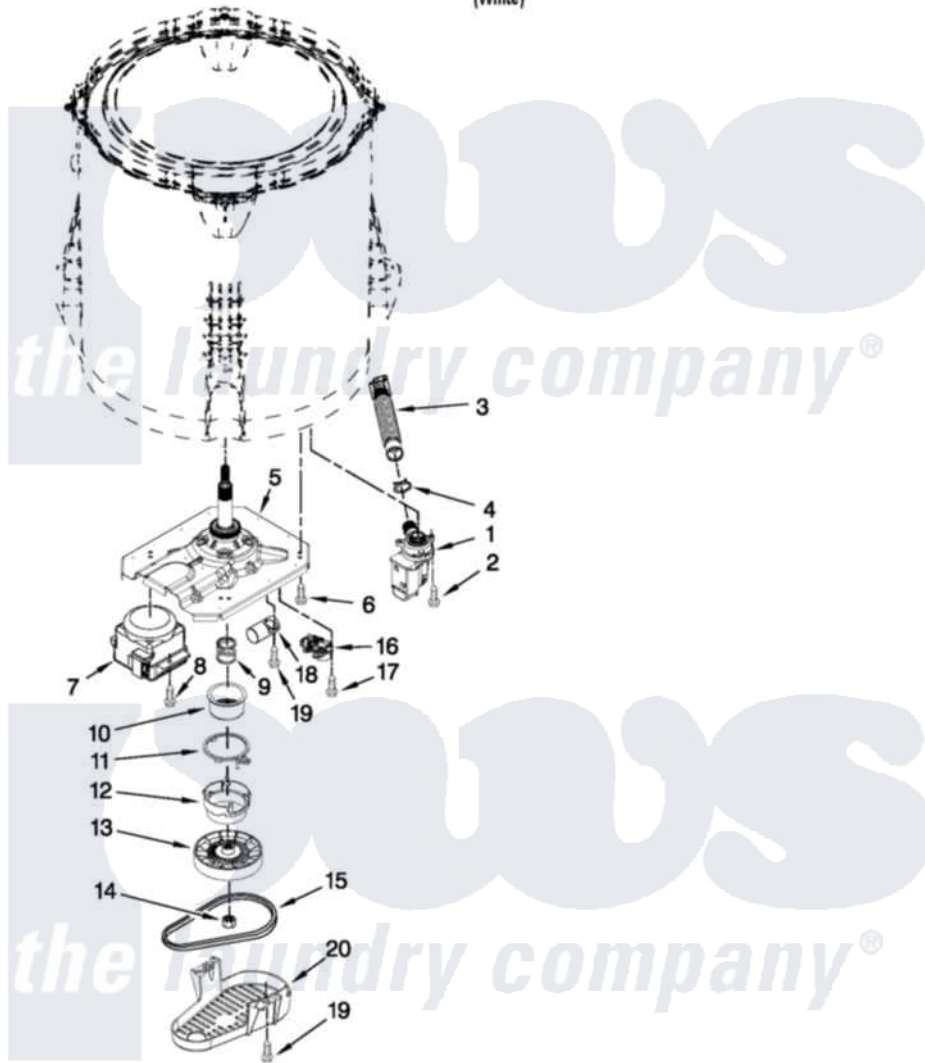

Maytag 7MMVWC300YW1 04 - GEARCASE, MOTOR AND PUMP PARTS

GEARCASE, MOTOR AND PUMP PARTS

For Model: 7MMVWC300YW1
(White)

W10453989

FOR ORDERING INFORMATION REFER TO PARTS PRICE LIST

7

Maytag [Residential Maytag 7MMVWC300YW1 Washer Parts](#) Parts Diagram 04 - GEARCASE, MOTOR AND PUMP PARTS

[Click on the part number to view part](#)

Item	Original Part Number	Replaced By	Status	Part Description
1	W10276397			Pump Assembly, Drain
2	W10004910			Screw, 12-16 X 1-1/4
3	W10215091			Hose, Inner Drain Assembly
4	8317496	285655		Clamp, Hose
5	W10006402			Gearcase Assembly
6	W10249633			Screw, 7.2-1.6 X 30
7	W10006416			Motor, Drive
8	W10094780	W10182109		Screw-Kit
9	W10326374	W10315818		Cam
10	W10006352	W10315818		Cam
11	W10006353	W10315818		Cam
12	W10006354	W10315818		Cam
13	W10006356			Pulley
14	W10163336			Nut, Pulley
15	W10006384			Belt, Drive
16	W10006355			Actuator, Shift

17	9741052	Screw, 6-32 X 1.00
18	W10278556	Capacitor, Motor Run
19	357640	Screw And Washer
20	W10006383	Shield, Pulley Cover