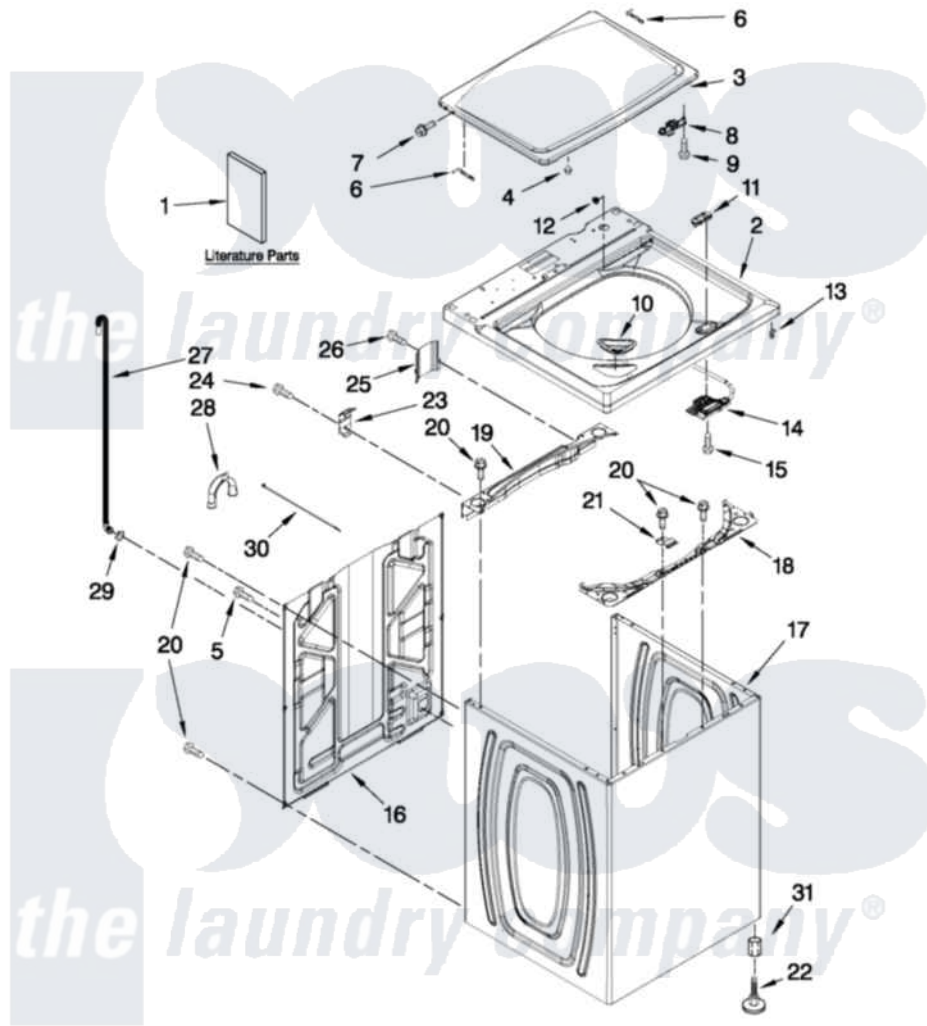

Maytag 7MMVWC310YW0 01 - TOP AND CABINET PARTS

MAYTAG

TOP AND CABINET PARTS

AUTOMATIC WASHER

For Model: 7MMVWC310YW0
(White)

FOR ORDERING INFORMATION REFER TO PARTS PRICE LIST

8-11 Litho in U.S.A. (JLP)(bay)

1

Part No. W10445945 Rev. A

Maytag [Residential Maytag 7MMVWC310YW0 Washer Parts](#) Parts Diagram 01 - TOP AND CABINET PARTS

[Click on the part number to view part](#)

Item	Original Part Number	Replaced By	Status	Part Description
1	W10329765		Not Available	INSTALLATION INSTRUCTIONS
"	W10420103		Not Available	USE & CARE GUIDE
"	W10280489		Not Available	INSTALLATION (TECH SHEET)
"	W10418493		Not Available	ENERGY GUIDE
2	W10251325			Top
3	W10338623			Lid
4	9724509			Bumper, Lid
5	9740848			Screw, Mixing Valve Mounting
6	91770			Hinge, Lid
7	W10119872	W10119828		Screw, Lid Hinge Mounting
8	W10240513			Strike, Lid Lock
9	W10273971			Screw, 6-19 X 1/2
10	W10192089			Dispenser, Bleach
11	W10392041			Bezel, Lid Lock
12	21258			Bearing, Lid Hinge

13	90016		Clip, Pressure Switch Hose
14	W10238287	W10404050	Latch
15	8281163		Screw, Dispenser Housing Mounting
16	W10250884		Panel Rear
17	W10251994	W10338650	Cabinet
18	W10215098		Brace, Cabinet Top Front
19	W10215099		Brace, Cabinet Top Rear
20	1157158	489069	Xxscrew, 10-12 X 1/2
21	W10248088		Lock, Top
22	W10335586	W10397767	Foot Assembly, Leveling
23	W10215102		Hinge, Top
24	W10142728	3370225	Screw
25	W10215139		Cover, Harness
26	3400076		Screw, Bracket Mounting
27	W10221546		Hose, Outer Drain Assembly
28	W10280024		U-Bend, Drain Hose
29	356138		Clamp, Hose
30	W10339879		Tie, Cable
31	3359452		Nut, Lock