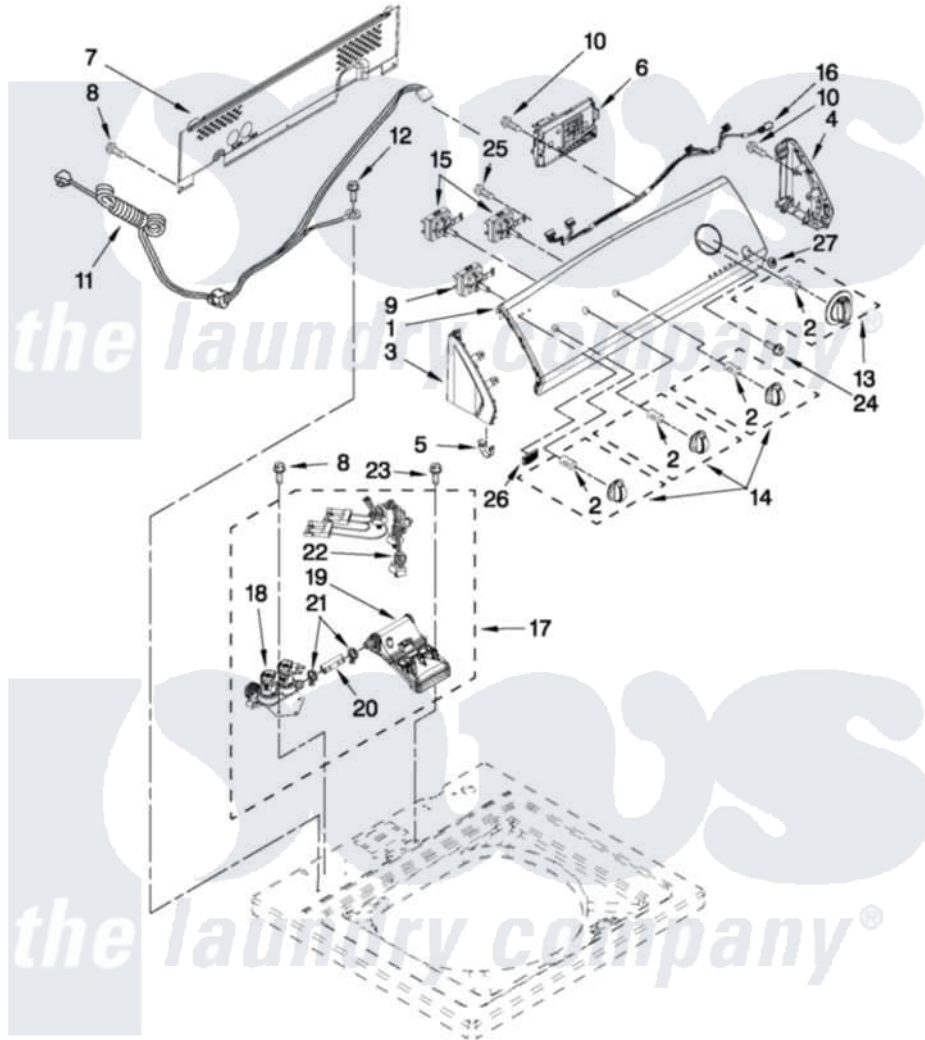

Maytag 7MMVWC310YW0 02 - CONTROLS AND WATER INLET PARTS

CONTROLS AND WATER INLET PARTS

For Model: 7MMVWC310YW0
(White)

FOR ORDERING INFORMATION REFER TO PARTS PRICE LIST

W10445945

3

Maytag [Residential Maytag 7MMVWC310YW0 Washer Parts](#) Parts Diagram 02 - CONTROLS AND WATER INLET PARTS

[Click on the part number to view part](#)

Item	Original Part Number	Replaced By	Status	Part Description
1	W10416834			Panel, Console
2	8536939			Clip, Knob
3	W10251358			Cap, End
4	W10251355			Cap, End
5	8312709			Clip-Console
6	W10442498			Control Unit Assembly, Machine And Motor
7	W10420985			Panel, Console Rear Cover
8	1157158	489069		Xxscrew, 10-12 X 1/2
9	W10285518			Switch, Rotary Encoder
10	90767			Screw, 8A X 3/8 HeX Washer Head Tapping
11	W10276649			Cord, Power
12	3400076			Screw, Bracket Mounting
13	W10327522			Knob, Timer Assembly
14	W10327523			Knob, Controls

15	W10285511		Switch, Rotary Encoder
16	W10291183		Harness, Upper
17	W10357189		Inlet Assembly, Water
18	W10352256		Valve, Water Mixing
19	W10441423		Vacuum Break
20	W10238347		Hose, Vacuum Break
21	W10117298	596669	Clamp, Manifold
22	W10337345	W10344775	Harness, Valve
23	8281163		Screw, Dispenser Housing Mounting
24	3400818		Screw, Timer Mounting
25	3400073		Screw, Ground
26	W10199708		Badge, Maytag
27	W10251309		Pushbutton, Start