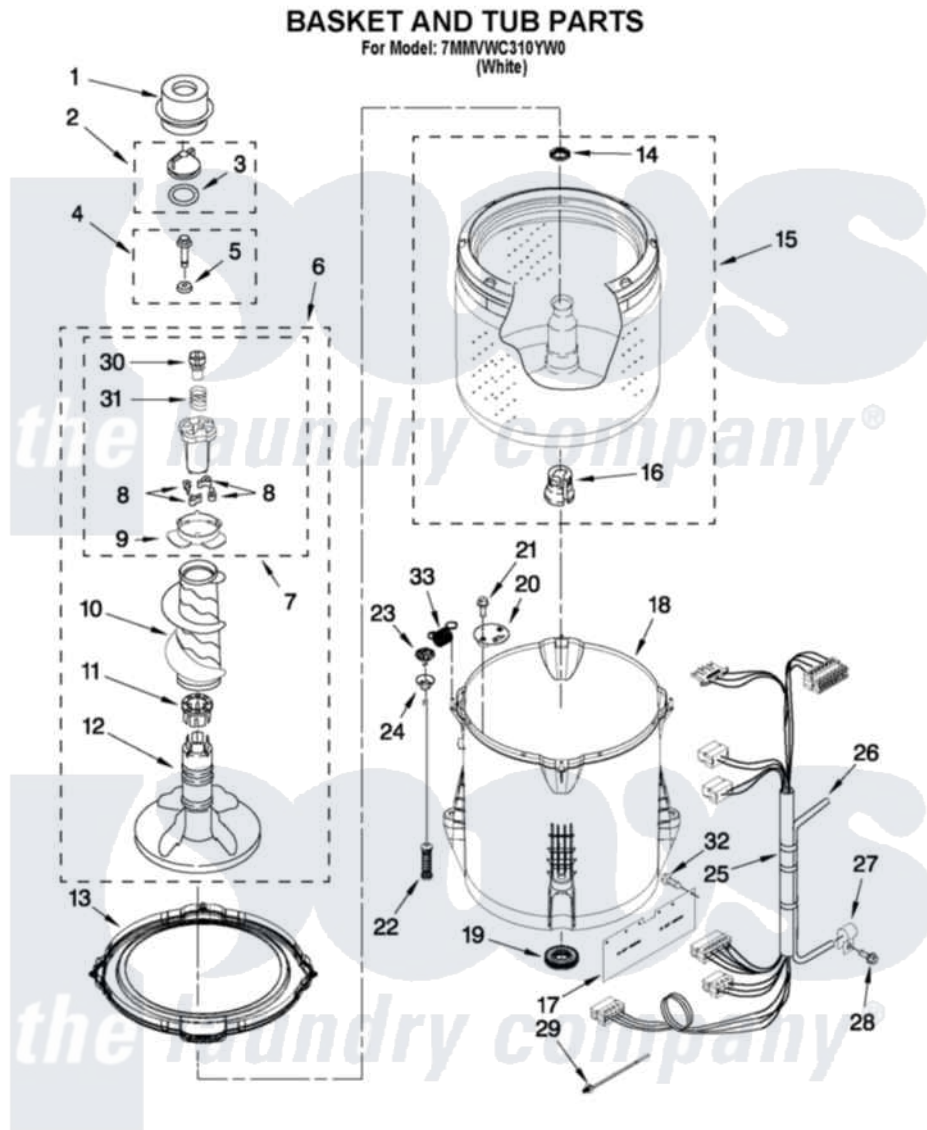

# Maytag 7MMVWC310YW0 03 - BASKET AND TUB PARTS

W10445945

FOR ORDERING INFORMATION REFER TO PARTS PRICE LIST

5

Maytag [Residential Maytag 7MMVWC310YW0 Washer Parts](#) Parts Diagram 03 - BASKET AND TUB PARTS  
Click on the part number to view part

Item	Original Part Number	Replaced By	Status	Part Description
1	<a href="#">8580006</a>			Dispenser, Fabric Softener
2	3354733	<a href="#">W10074580</a>		Cap, Barrier
3	<a href="#">W10072840</a>			Fabric Softener
4	<a href="#">W10003790</a>			Screw And Washer
5	<a href="#">3949550</a>			Washer
6	<a href="#">8578210</a>			Agitator, Complete Assembly
7	<a href="#">8537434</a>			Cam, Driven
8	3366877	<a href="#">80040</a>		Dog-Agitator
9	<a href="#">8055141</a>			Bearing-Driven Cam
10	<a href="#">8054468</a>			Auger, Agitator
11	<a href="#">8055228</a>			Spacer, Thrust
12	<a href="#">8578209</a>			Agitator, Complete Assembly
13	<a href="#">W10215108</a>			Ring, Tub
14	<a href="#">21366</a>			Nut, Spanner
15	W10358261	<a href="#">W10349185</a>		Basket
16	<a href="#">389140</a>			Tub Block, Basket Drive

17	<a href="#">W10339098</a>		Shield, Splash
18	W10238320	<a href="#">W10371566</a>	Tub-Outer
19	W10006371	<a href="#">W10324647</a>	Seal-Tub
20	<a href="#">W10215093</a>		Filter, Drain Pump
21	<a href="#">8533928</a>		Screw, 8-18 X 3/4
22	W10110313	<a href="#">W10485421</a>	Suspension
23	W10215136	<a href="#">W10440729</a>	Suspension
24	W10256551	<a href="#">W10440729</a>	Suspension
25	<a href="#">W10297439</a>		Harness, Lower
26	W10431037	<a href="#">353244</a>	Hose, Pressure Switch
27	<a href="#">W10005430</a>		Clamp, Pressure Hose Retainer
28	8533943	<a href="#">W10109200</a>	Screw, Baffle Mounting
29	<a href="#">W10298887</a>		Cable Tie
30	<a href="#">8533540</a>		Retainer, Spring
31	<a href="#">8055140</a>		Spring, Compression
32	<a href="#">W10273613</a>		Retainer, Push In
33	W10348658	<a href="#">W10400895</a>	Spring