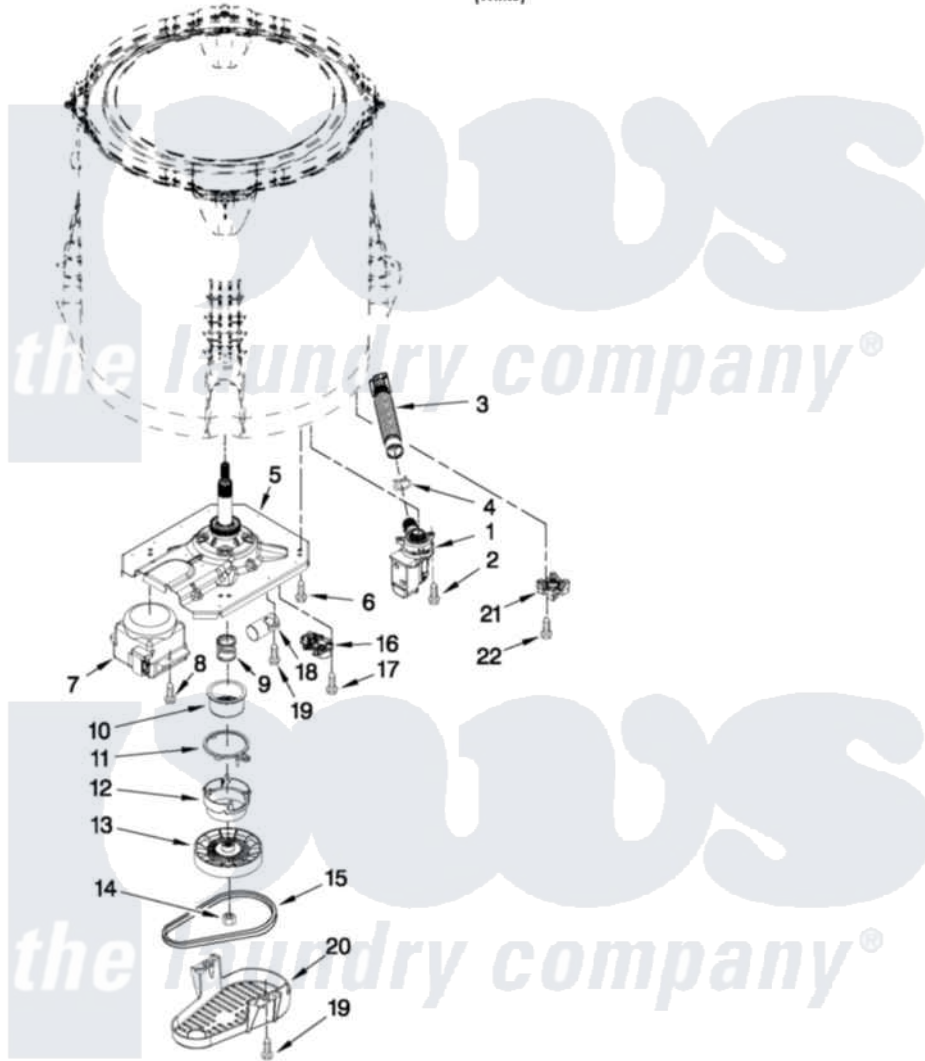

Maytag 7MMVWC310YW0 04 - GEARCASE, MOTOR AND PUMP PARTS

GEARCASE, MOTOR AND PUMP PARTS

For Model: 7MMVWC310YW0
(White)

W10445945

FOR ORDERING INFORMATION REFER TO PARTS PRICE LIST

7

Maytag [Residential Maytag 7MMVWC310YW0 Washer Parts](#) Parts Diagram 04 - GEARCASE, MOTOR AND PUMP PARTS

[Click on the part number to view part](#)

Item	Original Part Number	Replaced By	Status	Part Description
1	W10276397			Pump Assembly, Drain
2	W10004910			Screw, 12-16 X 1-1/4
3	W10215091			Hose, Inner Drain Assembly
4	8317496	285655		Clamp, Hose
5	W10006402			Gearcase Assembly
6	W10249633			Screw, 7.2-1.6 X 30
7	W10303798			Motor-Drive
8	W10094780	W10182109		Screw-Kit
9	W10326374	W10315818		Cam
10	W10006352	W10315818		Cam
11	W10006353	W10315818		Cam
12	W10006354	W10315818		Cam
13	W10006356			Pulley
14	W10163336			Nut, Pulley
15	W10006384			Belt, Drive
16	W10006355			Actuator, Shift

17	9741052	Screw, 6-32 X 1.00
18	W10278556	Capacitor, Motor Run
19	357640	Screw And Washer
20	W10006383	Shield, Pulley Cover
21	W10238318	Counterweight
22	W10238319	Screw, 8-18 X 1.00