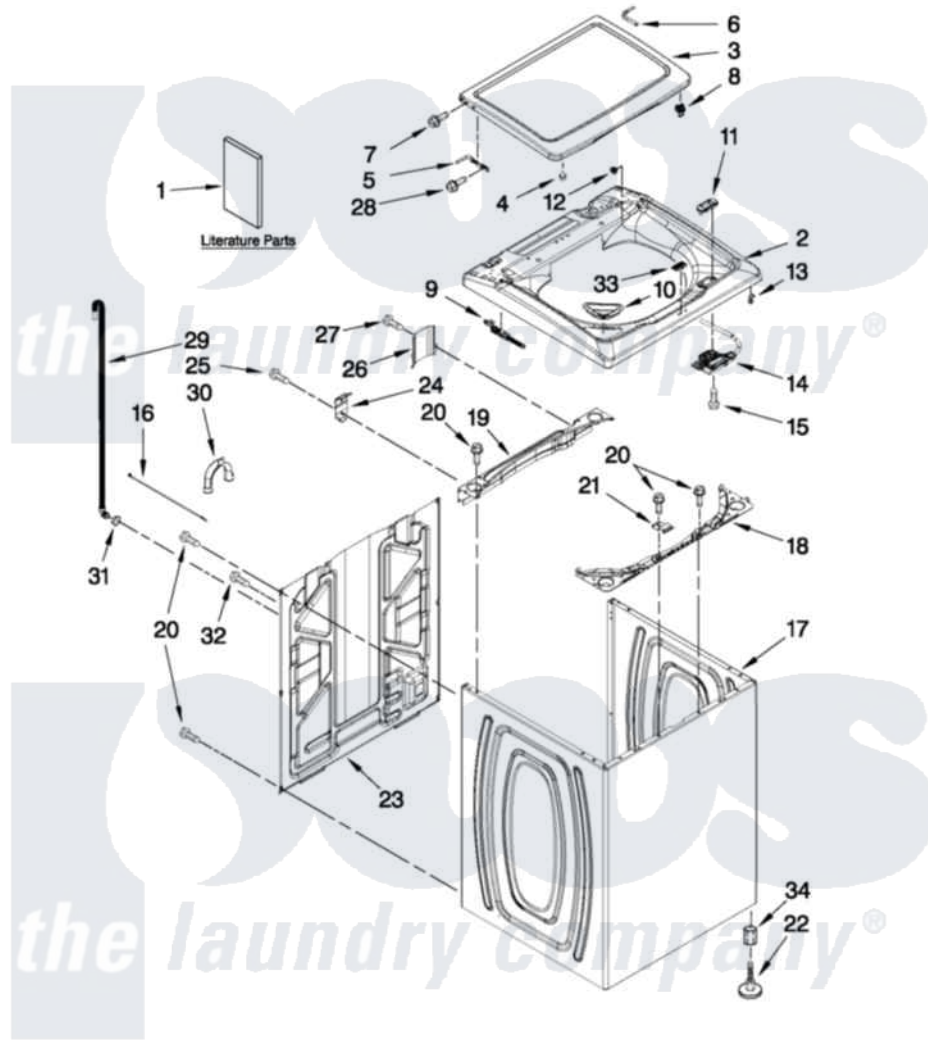

# Maytag 7MMVWX500YW1 01 - TOP AND CABINET PARTS

**MAYTAG**

## TOP AND CABINET PARTS

For Model: 7MMVWX500YW1  
(White)

AUTOMATIC WASHER

FOR ORDERING INFORMATION REFER TO PARTS PRICE LIST

9-11 Litho in U.S.A. (JLP) (psw)

1

Part No. W10453963 Rev. A

Maytag [Residential Maytag 7MMVWX500YW1 Washer Parts](#) Parts Diagram 01 - TOP AND CABINET PARTS