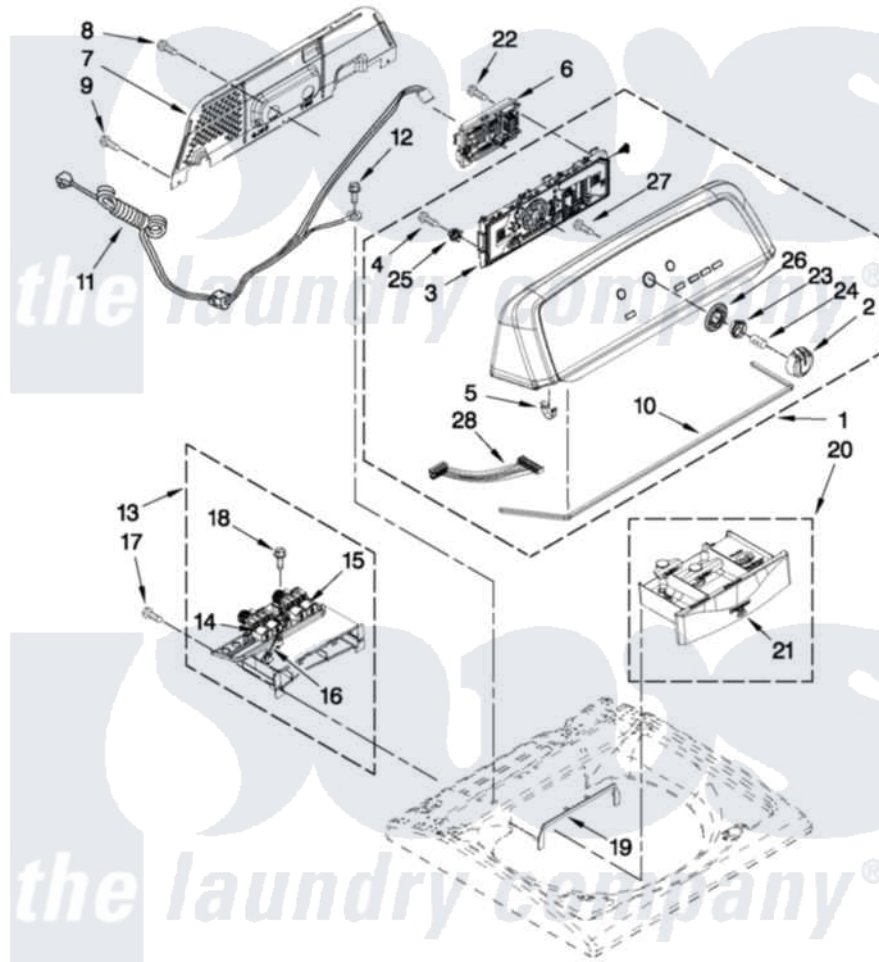

Maytag 7MMVWX500YW1 02 - CONSOLE AND DISPENSER PARTS

CONSOLE AND DISPENSER PARTS

For Model: 7MMVWX500YW1
(White)

FOR ORDERING INFORMATION REFER TO PARTS PRICE LIST

W10453963

3

Maytag [Residential Maytag 7MMVWX500YW1 Washer Parts](#) Parts Diagram 02 - CONSOLE AND DISPENSER PARTS
Click on the part number to view part

Item	Original Part Number	Replaced By	Status	Part Description
1	W10329781			Console
2	W10251381			Knob, Control
3	W10272630			User Interface
4	W10219342			Screw, Baffle Mounting
5	8312709			Clip-Console
6	W10445830			Control Unit Assembly, Machine And Motor
7	W10420984			Panel, Console Rear Cover
8	3390647	488729		Screw
9	1157158	489069		Xxscrew, 10-12 X 1/2
10	W10280079			Seal, Console
11	W10266797			Cord, Power
12	3400076			Screw, Bracket Mounting
13	W10240963	W10432327		Housing Assembly - Dispenser
14	W10240949			Valve, Cold Water Inlet
15	W10240948			Valve, Hot Water Inlet
16	W10240967			Harness, Valve

17	3400061		Screw, Dispenser Housing Mounting
18	97787	W10109200	Screw, Baffle Mounting
19	W10240946		Bezel, Dispenser
20	W10240960		Drawer, Dispenser Assembly
21	W10287478		Handle, Dispenser Drawer Facia
22	9740848		Screw, Mixing Valve Mounting
23	W10326923		Spacer, Knob
24	8536939		Clip, Knob
25	W10274524		Tensioner, Facia
26	W10305134		Bezel, Cycle Trim
27	3196172		Screw, 6-19 X 3/8
28	W10285493		Harness, User Interface