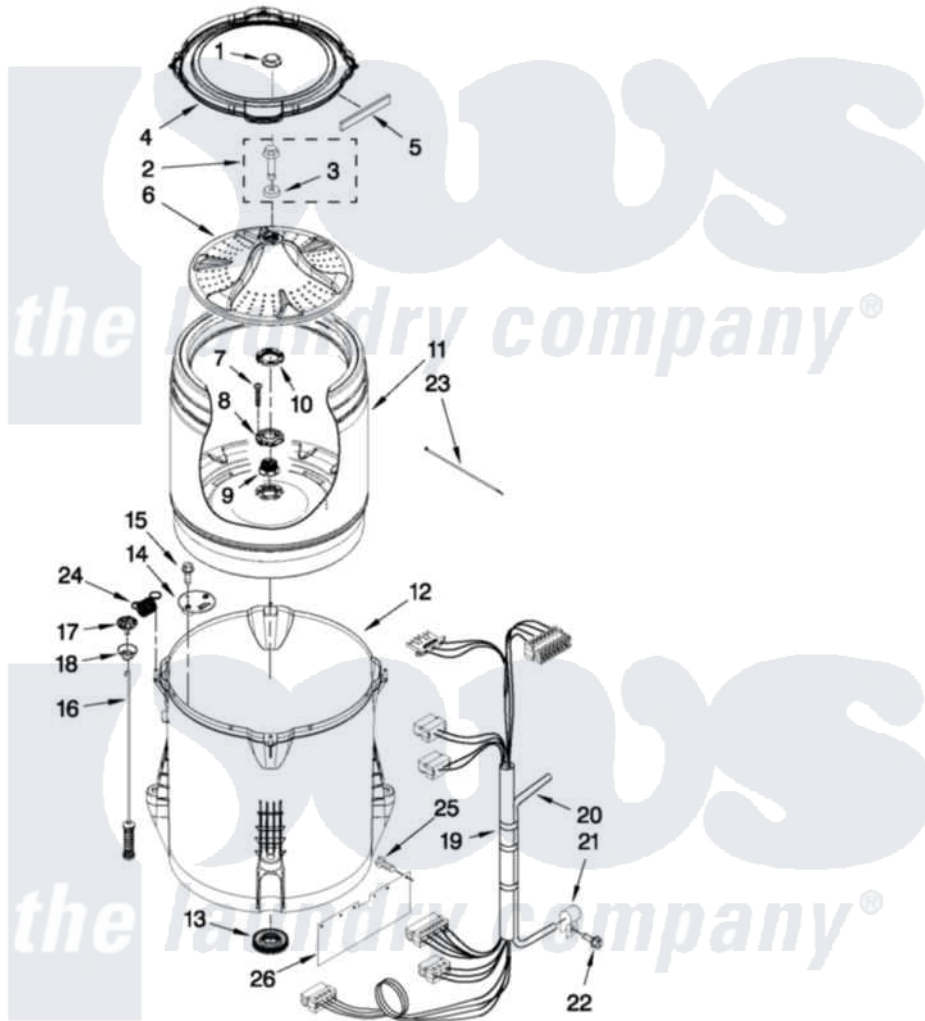

# Maytag 7MMVWX500YW1 03 - BASKET AND TUB PARTS

## BASKET AND TUB PARTS

For Model: 7MMVWX500YW1

(White)

FOR ORDERING INFORMATION REFER TO PARTS PRICE LIST

W10453963

5

Maytag [Residential Maytag 7MMVWX500YW1 Washer Parts](#) Parts Diagram 03 - BASKET AND TUB PARTS

[Click on the part number to view part](#)

Item	Original Part Number	Replaced By	Status	Part Description
1	<a href="#">W10305251</a>			Cap, Impeller
2	<a href="#">W10003790</a>			Screw And Washer
3	<a href="#">3949550</a>			Washer
4	<a href="#">W10215146</a>			Tub Ring
5	<a href="#">W10205824</a>			Absorber, Impact
6	<a href="#">W10215119</a>			Impeller
7	<a href="#">8533953</a>			Screw, 8-16 X 1.000
8	W10291415	<a href="#">W10324651</a>		Hub
9	W10291416	<a href="#">W10324651</a>		Hub
10	W10291417	<a href="#">W10324651</a>		Hub
11	W10238268	<a href="#">W10324650</a>		Basket
12	W10238301	<a href="#">W10324648</a>		Tub-Outer
13	W10006371	<a href="#">W10324647</a>		Seal-Tub
14	<a href="#">W10215093</a>			Filter, Drain Pump
15	<a href="#">8533928</a>			Screw, 8-18 X 3/4
16	W10257085	<a href="#">W10317709</a>		Damper Assembly, Tub Suspension

17	W10215136	<a href="#">W10440729</a>	Suspension
18	W10256551	<a href="#">W10440729</a>	Suspension
19	W10328392	<a href="#">W10297443</a>	Harness, Lower
20	8572540	<a href="#">353244</a>	Hose, Pressure Switch
21	<a href="#">W10005430</a>		Clamp, Pressure Hose Retainer
22	8533943	<a href="#">W10109200</a>	Screw, Baffle Mounting
23	3347868	<a href="#">W10339879</a>	Tie, Cable
24	W10348658	<a href="#">W10400895</a>	Spring
25	<a href="#">W10429200</a>		Retainer, Push In
26	<a href="#">W10392691</a>		Shield, Splash