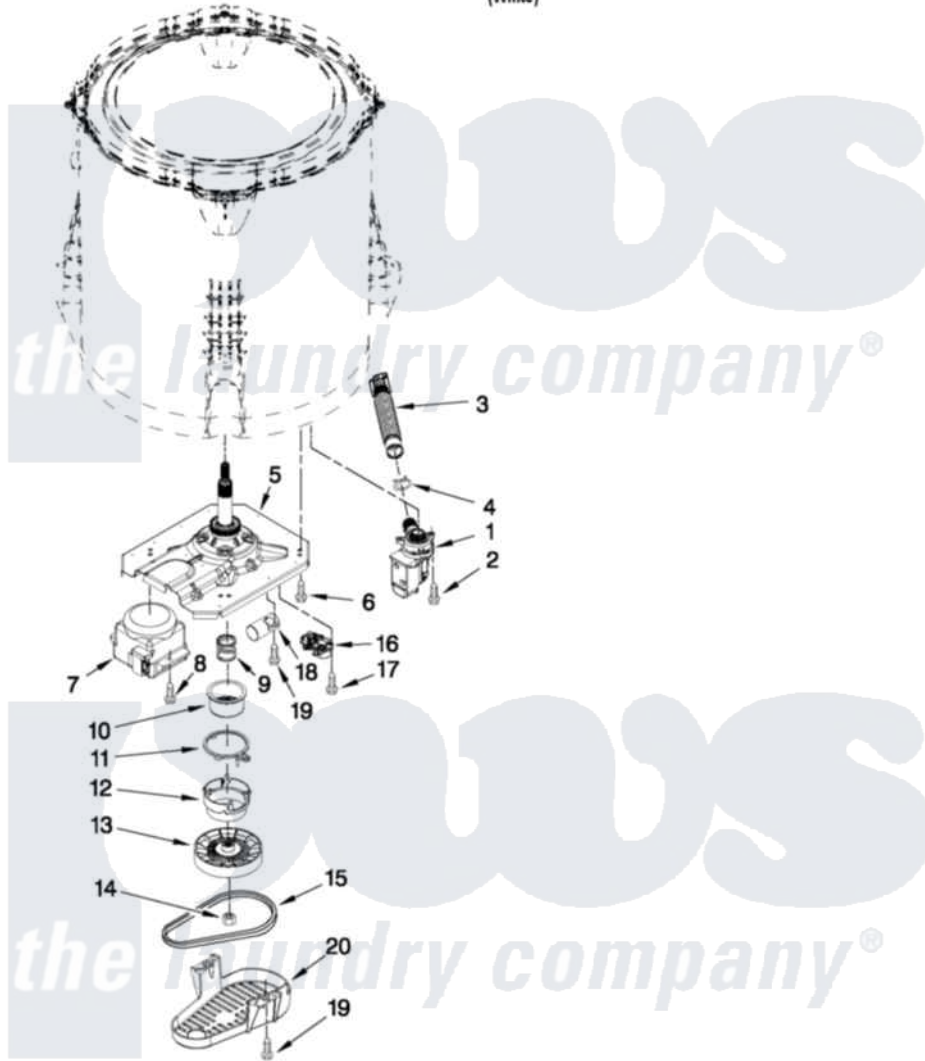

# Maytag 7MMVWX500YW1 04 - GEARCASE, MOTOR AND PUMP PARTS

## GEARCASE, MOTOR AND PUMP PARTS

For Model: 7MMVWX500YW1

(White)

FOR ORDERING INFORMATION REFER TO PARTS PRICE LIST

6

W10453963

Maytag [Residential Maytag 7MMVWX500YW1 Washer Parts](#) Parts Diagram 04 - GEARCASE, MOTOR AND PUMP PARTS

[Click on the part number to view part](#)

Item	Original Part Number	Replaced By	Status	Part Description
1	<a href="#">W10276397</a>			Pump Assembly, Drain
2	<a href="#">W10004910</a>			Screw, 12-16 X 1-1/4
3	W10444123	<a href="#">W10215091</a>		Hose, Inner Drain Assembly
4	8317496	<a href="#">285655</a>		Clamp, Hose
5	W10006401	<a href="#">W10330039</a>		Gearcase
6	<a href="#">W10249633</a>			Screw, 7.2-1.6 X 30
7	<a href="#">W10249628</a>			Motor, Drive
8	W10094780	<a href="#">W10182109</a>		Screw-Kit
9	W10326374	<a href="#">W10315818</a>		Cam
10	W10006352	<a href="#">W10315818</a>		Cam
11	W10006353	<a href="#">W10315818</a>		Cam
12	W10006354	<a href="#">W10315818</a>		Cam
13	<a href="#">W10006356</a>			Pulley
14	<a href="#">W10163336</a>			Nut, Pulley
15	<a href="#">W10006384</a>			Belt, Drive
16	<a href="#">W10006355</a>			Actuator, Shift

17	<a href="#">9741052</a>	Screw, 6-32 X 1.00
18	<a href="#">W10278117</a>	Capacitor, Motor Run
19	<a href="#">357640</a>	Screw And Washer
20	<a href="#">W10006383</a>	Shield, Pulley Cover