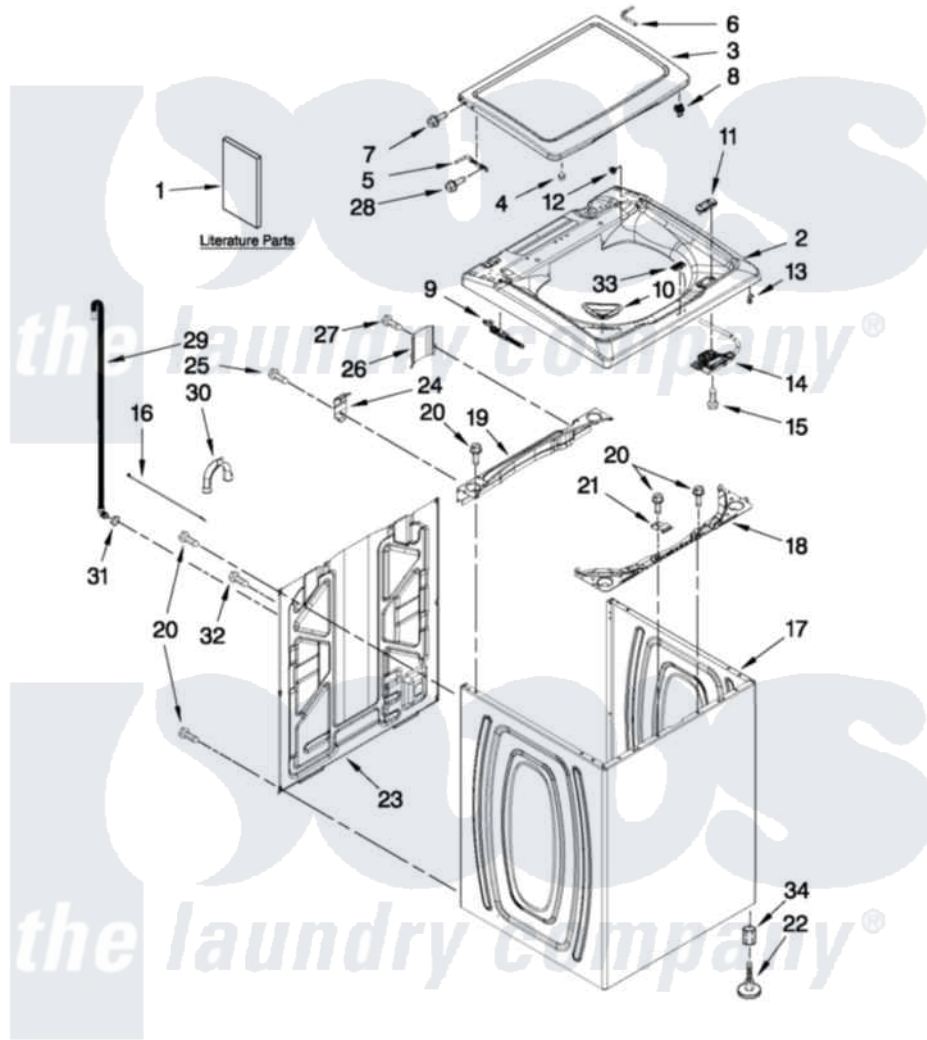

# Maytag 7MMVWX500YW2 01 - TOP AND CABINET PARTS

**MAYTAG**

## TOP AND CABINET PARTS

AUTOMATIC WASHER

For Model: 7MMVWX500YW2  
(White)

FOR ORDERING INFORMATION REFER TO PARTS PRICE LIST

5-12 Litho in U.S.A. (JLP)(bay)

1

Part No. W10510635 Rev. A

Maytag [Residential Maytag 7MMVWX500YW2 Washer Parts](#) Parts Diagram 01 - TOP AND CABINET PARTS