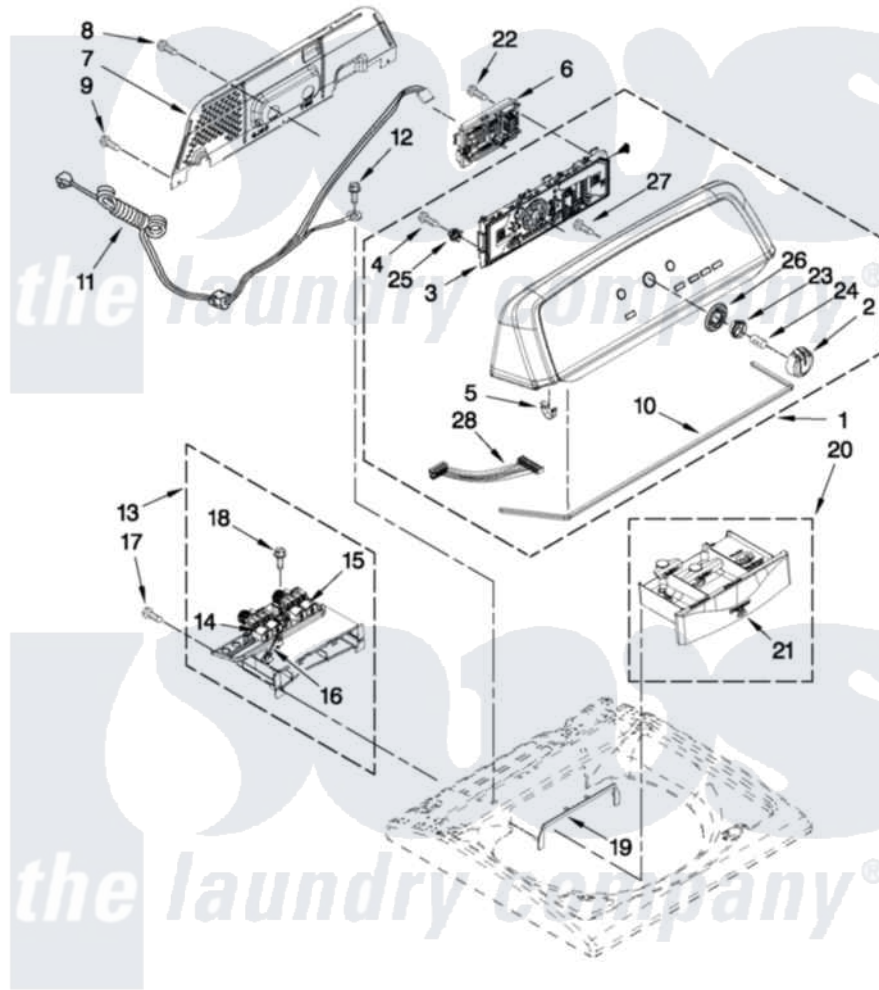

Maytag 7MMVWX500YW2 02 - CONSOLE AND DISPENSER PARTS

CONSOLE AND DISPENSER PARTS

For Model: 7MMVWX500YW2
(White)

FOR ORDERING INFORMATION REFER TO PARTS PRICE LIST

W10510635

3

Maytag [Residential Maytag 7MMVWX500YW2 Washer Parts](#) Parts Diagram 02 - CONSOLE AND DISPENSER PARTS
Click on the part number to view part

Item	Original Part Number	Replaced By	Status	Part Description
1	W10329781			Console
2	W10251381			Knob, Control
3	W10272630			User Interface
4	W10219342			Screw, Baffle Mounting
5	8312709			Clip-Console
6	W10480319			Control Unit Assembly, Machine And Motor
7	W10420984			Panel, Console Rear Cover
8	3390647	488729		Screw
9	1157158	489069		Xxscrew, 10-12 X 1/2
10	W10280079			Seal, Console
11	W10266797			Cord, Power
12	3400076			Screw, Bracket Mounting
13	W10432327			Housing Assembly - Dispenser
14	W10240949			Valve, Cold Water Inlet
15	W10240948			Valve, Hot Water Inlet
16	W10343675	W10240967		Harness, Valve

17	3400061		Screw, Dispenser Housing Mounting
18	97787	W10109200	Screw, Baffle Mounting
19	W10240946		Bezel, Dispenser
20	W10240960		Drawer, Dispenser Assembly
21	W10287478		Handle, Dispenser Drawer Facia
22	9740848		Screw, Mixing Valve Mounting
23	W10326923		Spacer, Knob
24	8536939		Clip, Knob
25	W10274524		Tensioner, Facia
26	W10305134		Bezel, Cycle Trim
27	3196172		Screw, 6-19 X 3/8
28	W10285493		Harness, User Interface