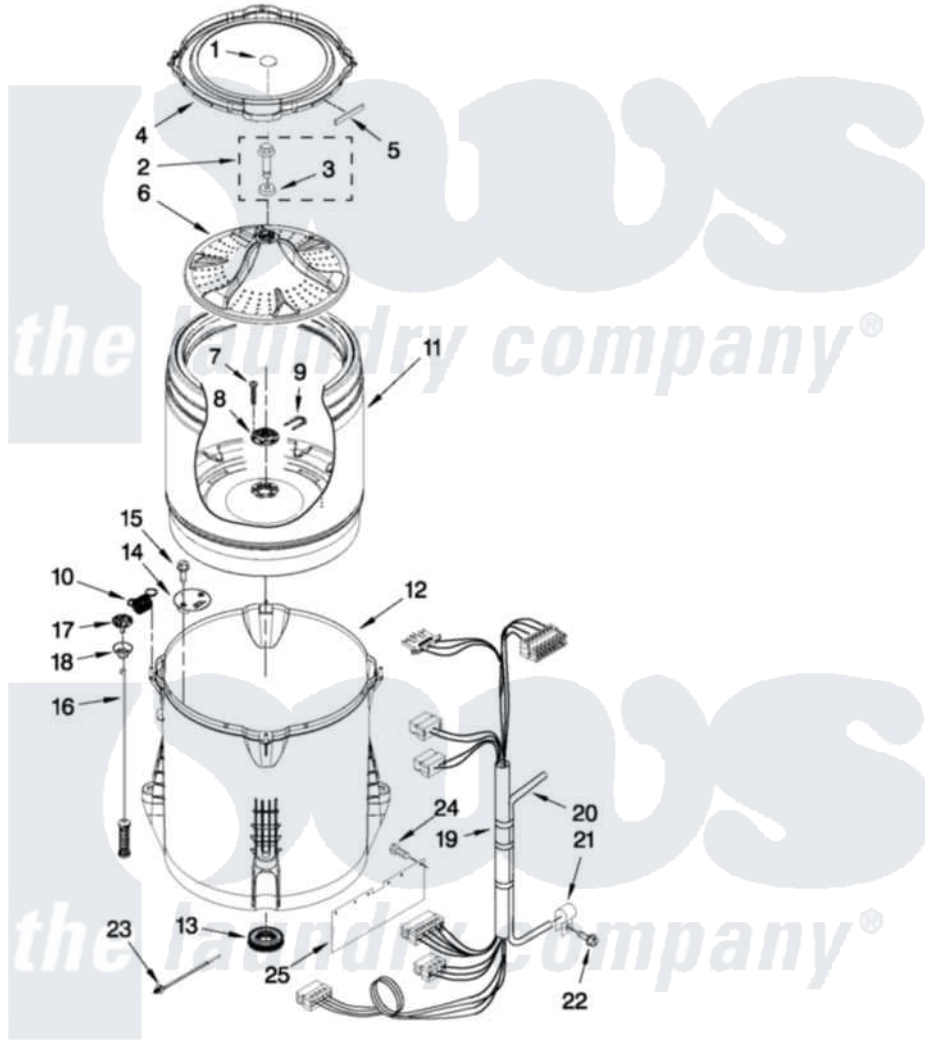

Maytag 7MMVWX500YW2 03 - BASKET AND TUB PARTS

BASKET AND TUB PARTS

For Model: 7MMVWX500YW2
(White)

W10510635

FOR ORDERING INFORMATION REFER TO PARTS PRICE LIST

5

Maytag [Residential Maytag 7MMVWX500YW2 Washer Parts](#) Parts Diagram 03 - BASKET AND TUB PARTS
Click on the part number to view part

Item	Original Part Number	Replaced By	Status	Part Description
1	W10305251			Cap, Impeller
2	W10003790			Screw And Washer
3	3949550			Washer
4	W10215146			Tub Ring
5	W10205824			Absorber, Impact
6	W10215119			Impeller
7	8533953			Screw, 8-16 X 1.000
8	W10396887		Not Available	HUB - DRIVEN, BASKET (INCLUDES ITEM 7)
9	W10402178		Not Available	RETAINER
10	W10348658	W10400895		Spring
11	W10469848			Basket Assembly
12	W10238301	W10324648		Tub-Outer
13	W10006371	W10324647		Seal-Tub
14	W10215093			Filter, Drain Pump
15	8533928			Screw, 8-18 X 3/4
				Damper Assembly, Tub

16	W10257085	W10317709	Damper Assembly, Tub Suspension
17	W10405423	W10440729	Suspension
18	W10256551	W10440729	Suspension
19	W10383573		Harness, Lower
20	8572540	353244	Hose, Pressure Switch
21	W10005430		Clamp, Pressure Hose Retainer
22	8533943	W10109200	Screw, Baffle Mounting
23	W10298887		Cable Tie
24	W10429200		Retainer, Push In
25	W10392691		Shield, Splash