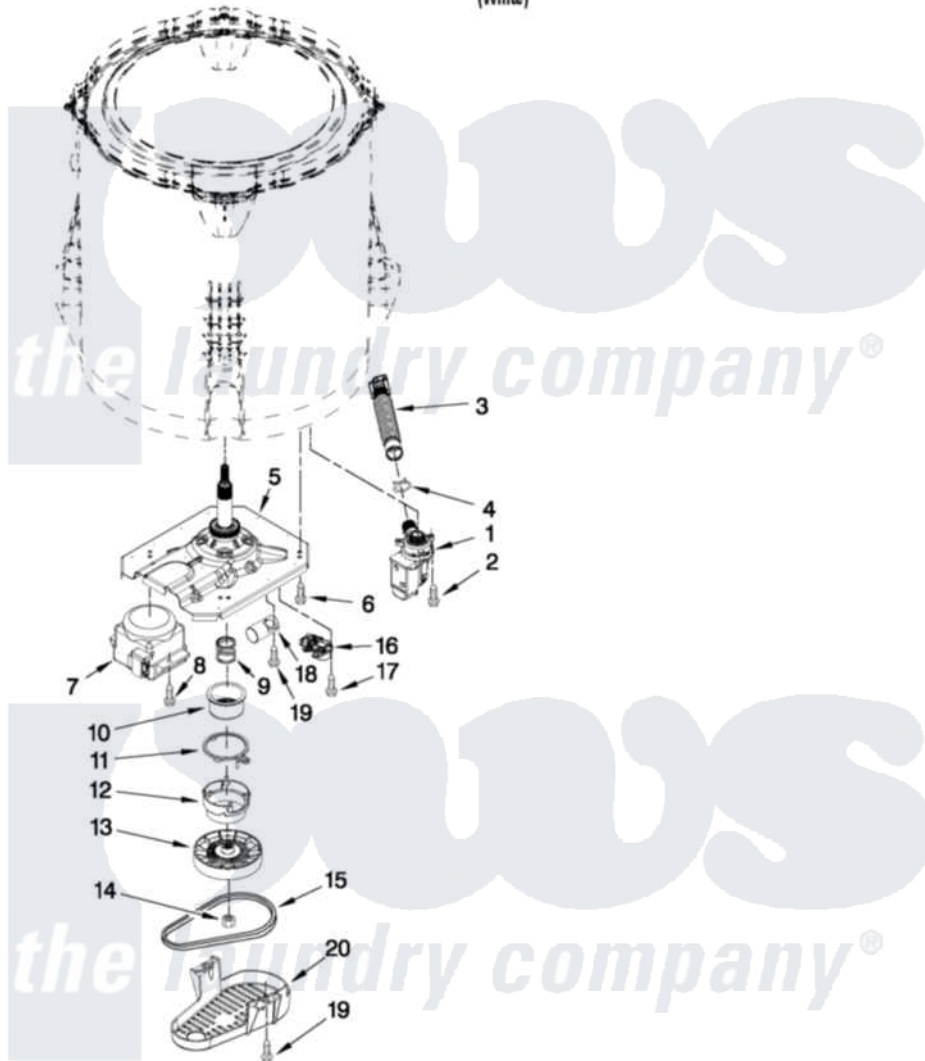

# Maytag 7MMVWX500YW2 04 - GEARCASE, MOTOR AND PUMP PARTS

## GEARCASE, MOTOR AND PUMP PARTS

For Model: 7MMVWX500YW2  
(White)

FOR ORDERING INFORMATION REFER TO PARTS PRICE LIST

6

W10510635

Maytag [Residential Maytag 7MMVWX500YW2 Washer Parts](#) Parts Diagram 04 - GEARCASE, MOTOR AND PUMP PARTS

[Click on the part number to view part](#)

Item	Original Part Number	Replaced By	Status	Part Description
1	<a href="#">W10465543</a>			Pump Assembly, Drain
2	<a href="#">W10004910</a>			Screw, 12-16 X 1-1/4
3	W10444123	<a href="#">W10215091</a>		Hose, Inner Drain Assembly
4	8317496	<a href="#">285655</a>		Clamp, Hose
5	<a href="#">W10469846</a>			Gearcase Assembly
6	<a href="#">W10249633</a>			Screw, 7.2-1.6 X 30
7	<a href="#">W10416660</a>			Motor, Drive
8	W10094780	<a href="#">W10182109</a>		Screw-Kit
9	W10326374	<a href="#">W10315818</a>		Cam
10	W10006352	<a href="#">W10315818</a>		Cam
11	W10006353	<a href="#">W10315818</a>		Cam
12	W10006354	<a href="#">W10315818</a>		Cam
13	<a href="#">W10006356</a>			Pulley
14	<a href="#">W10163336</a>			Nut, Pulley
15	<a href="#">W10006384</a>			Belt, Drive
16	<a href="#">W10006355</a>			Actuator, Shift

17	<a href="#">9741052</a>	Screw, 6-32 X 1.00
18	<a href="#">W10390446</a>	Capacitor, Motor Run
19	<a href="#">357640</a>	Screw And Washer
20	<a href="#">W10427633</a>	Shield, Pulley Cover