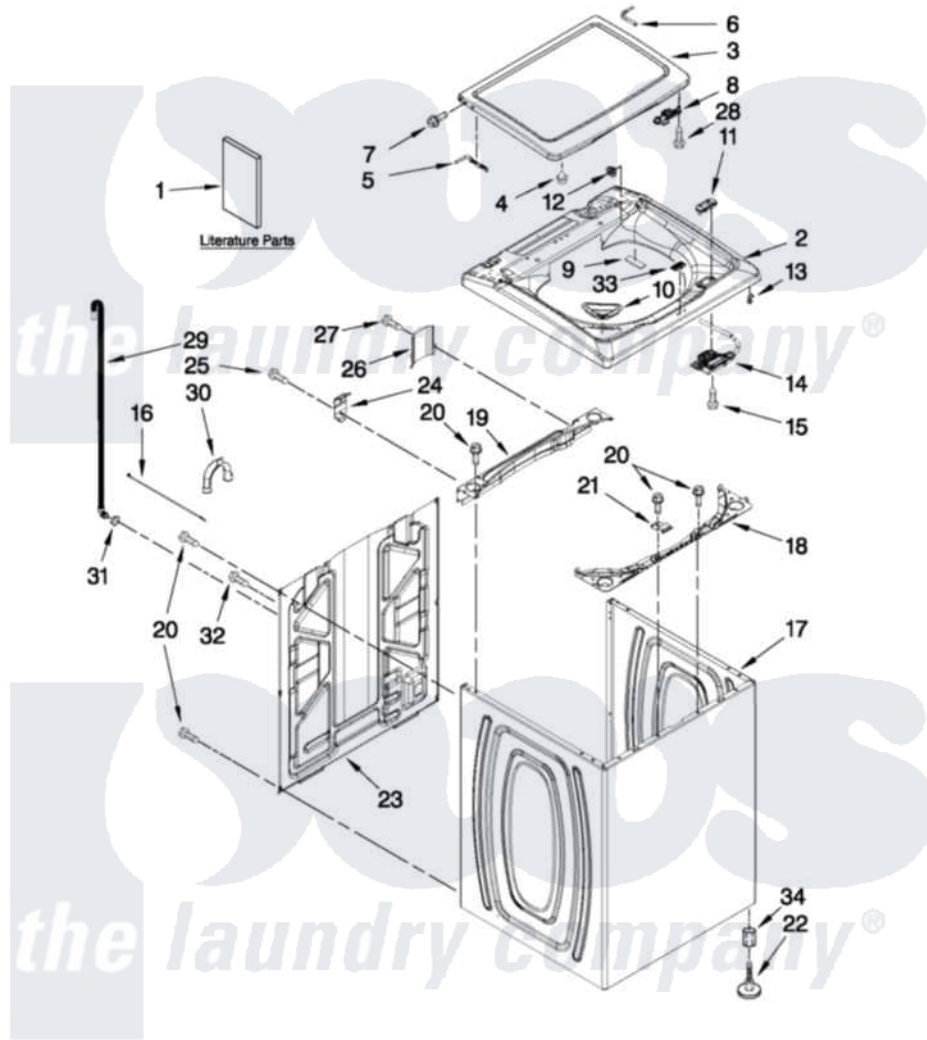

Maytag 7MMVWX510YW0 01 - TOP AND CABINET PARTS

MAYTAG

TOP AND CABINET PARTS

AUTOMATIC WASHER

For Model: 7MMVWX510YW0
(White)

FOR ORDERING INFORMATION REFER TO PARTS PRICE LIST

8-11 Litho in U.S.A. (JLP)(bay)

1

Part No. W10446888 Rev. A

Maytag [Residential Maytag 7MMVWX510YW0 Washer Parts](#) Parts Diagram 01 - TOP AND CABINET PARTS

[Click on the part number to view part](#)

Item	Original Part Number	Replaced By	Status	Part Description
1	W10329765		Not Available	INSTALLATION INSTRUCTIONS
"	W10420104		Not Available	USE & CARE GUIDE
"	W10338674		Not Available	TECH SHEET
"	W10331104		Not Available	QUICK START GUIDE
"	W10418494		Not Available	ENERGY GUIDE
2	W10238290			Top
3	W10339998			Lid
4	9724509			Bumper, Lid
5	W10295775			Hinge, Wire
6	W10294031			Hinge Wire
7	W10119828			Screw, Lid Hinge Mounting
8	W10240513			Strike, Lid Lock
9	W10333228			Pad, Lid Hinge
10	W10240977			Dispenser, Bleach
11	W10392041			Bezel, Lid Lock
12	W10293272			Bearing, Lid Hinge