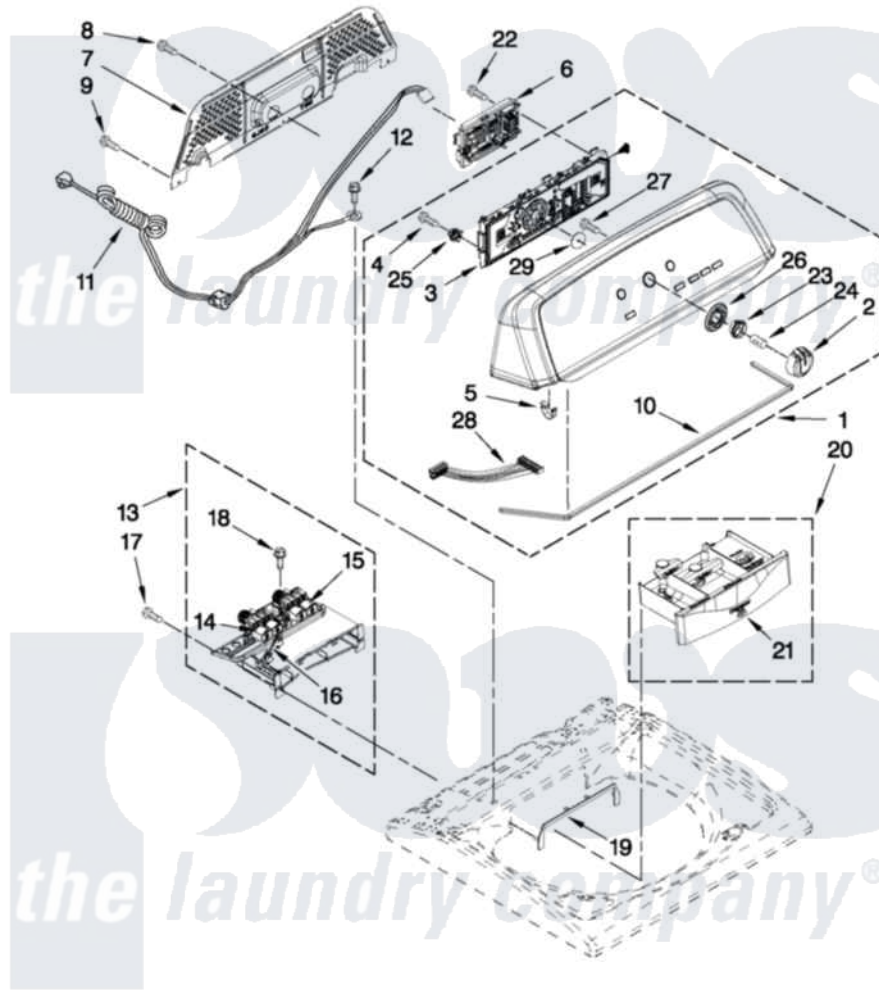

Maytag 7MMVWX510YW0 02 - CONSOLE AND DISPENSER PARTS

CONSOLE AND DISPENSER PARTS

For Model: 7MMVWX510YW0
(White)

FOR ORDERING INFORMATION REFER TO PARTS PRICE LIST

W10446888

3

Maytag [Residential Maytag 7MMVWX510YW0 Washer Parts](#) Parts Diagram 02 - CONSOLE AND DISPENSER PARTS
Click on the part number to view part

Item	Original Part Number	Replaced By	Status	Part Description
1	W10418084			Console
2	W10251381			Knob, Control
3	W10272630			User Interface
4	W10219342			Screw, Baffle Mounting
5	8312709			Clip-Console
6	W10423474			Control Unit Assembly, Machine And Motor
7	W10420984			Panel, Console Rear Cover
8	3390647	488729		Screw
9	1157158	489069		Xxscrew, 10-12 X 1/2
10	W10280079			Seal, Console
11	W10266797			Cord, Power
12	3400076			Screw, Bracket Mounting
13	W10240963	W10432327		Housing Assembly - Dispenser
14	W10240949			Valve, Cold Water Inlet
15	W10240948			Valve, Hot Water Inlet
16	W10240967			Harness, Valve

17	3400061		Screw, Dispenser Housing Mounting
18	97787	W10109200	Screw, Baffle Mounting
19	W10240946		Bezel, Dispenser
20	W10240960		Drawer, Dispenser Assembly
21	W10287478		Handle, Dispenser Drawer Facia
22	9740848		Screw, Mixing Valve Mounting
23	W10326923		Spacer, Knob
24	8536939		Clip, Knob
25	W10274524		Tensioner, Facia
26	W10305134		Bezel, Cycle Trim
27	3196172		Screw, 6-19 X 3/8
28	W10285493		Harness, User Interface
29	W10323092		Seal, User Interface