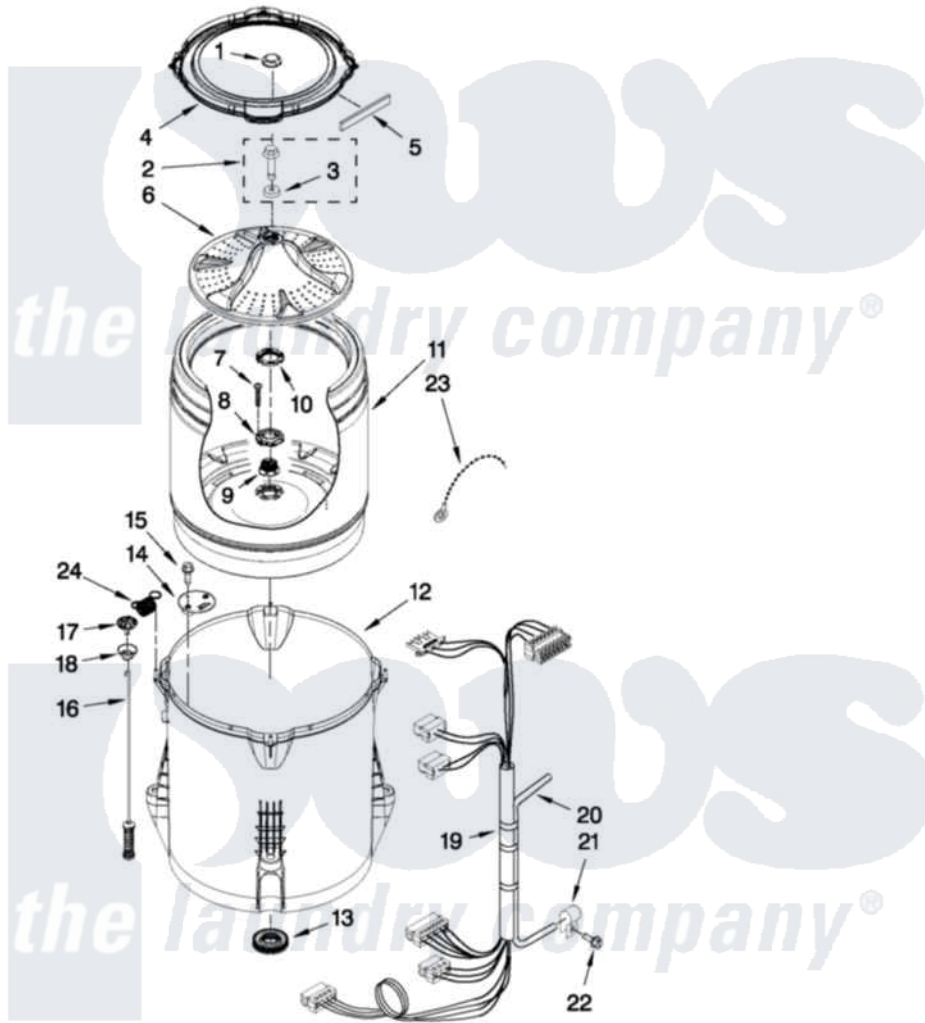

Maytag 7MMVWX510YW0 03 - BASKET AND TUB PARTS

BASKET AND TUB PARTS

For Model: 7MMVWX510YW0
(White)

FOR ORDERING INFORMATION REFER TO PARTS PRICE LIST

W10446888

5

Maytag [Residential Maytag 7MMVWX510YW0 Washer Parts](#) Parts Diagram 03 - BASKET AND TUB PARTS
Click on the part number to view part

Item	Original Part Number	Replaced By	Status	Part Description
1	W10305251			Cap, Impeller
2	W10003790			Screw And Washer
3	3949550			Washer
4	W10215146			Tub Ring
5	W10205824			Absorber, Impact
6	W10215119			Impeller
7	8533953			Screw, 8-16 X 1.000
8	W10291415	W10324651		Hub
9	W10291416	W10324651		Hub
10	W10291417	W10324651		Hub
11	W10238268	W10324650		Basket
12	W10238301	W10324648		Tub-Outer
13	W10006371	W10324647		Seal-Tub
14	W10215093			Filter, Drain Pump
15	8533928			Screw, 8-18 X 3/4
16	W10257085	W10317709		Damper Assembly, Tub Suspension

17	W10215136	W10440729	Suspension
18	W10256551	W10440729	Suspension
19	W10328392	W10297443	Harness, Lower
20	8572540	353244	Hose, Pressure Switch
21	W10005430		Clamp, Pressure Hose Retainer
22	8533943	W10109200	Screw, Baffle Mounting
23	W10298887		Cable Tie
24	W10348658	W10400895	Spring