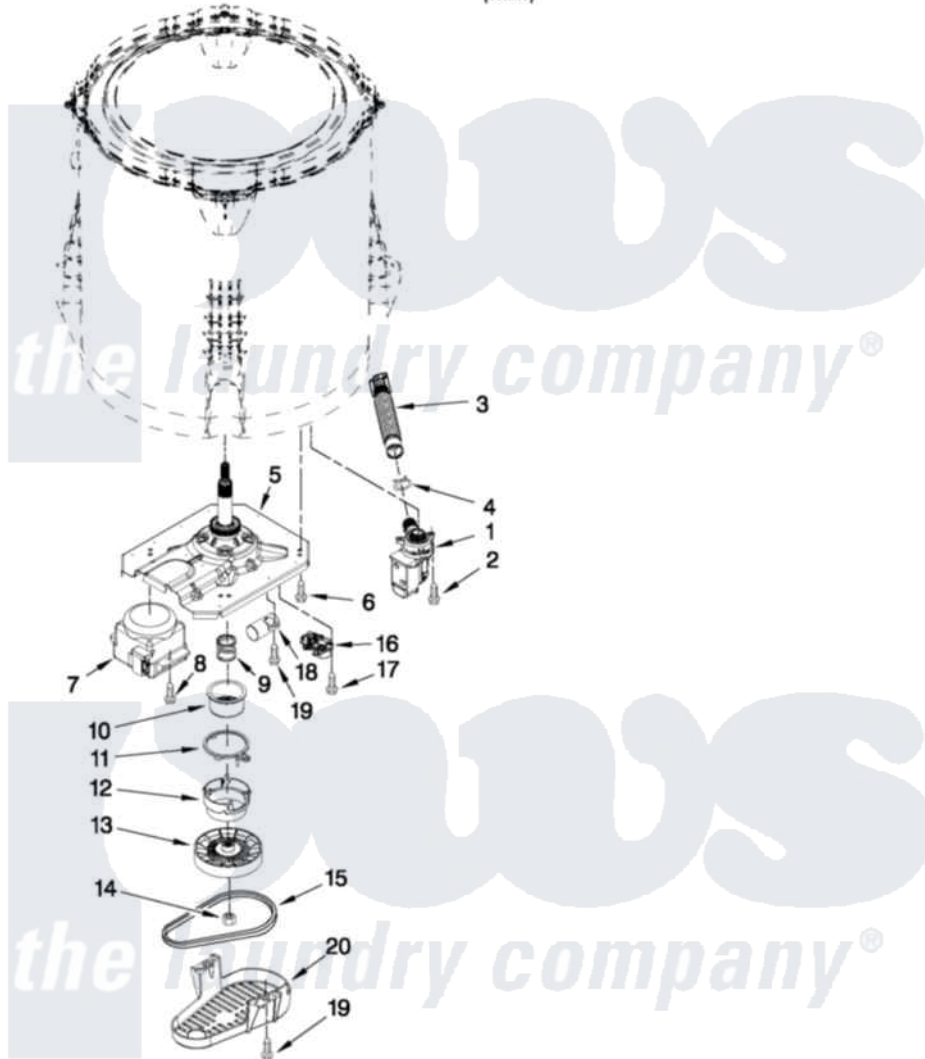

Maytag 7MMVWX510YW0 04 - GEARCASE, MOTOR AND PUMP PARTS

GEARCASE, MOTOR AND PUMP PARTS

For Model: 7MMVWX510YW0
(White)

FOR ORDERING INFORMATION REFER TO PARTS PRICE LIST

6

W10446888

Maytag [Residential Maytag 7MMVWX510YW0 Washer Parts](#) Parts Diagram 04 - GEARCASE, MOTOR AND PUMP PARTS

[Click on the part number to view part](#)

Item	Original Part Number	Replaced By	Status	Part Description
1	W10276397			Pump Assembly, Drain
2	W10004910			Screw, 12-16 X 1-1/4
3	W10444123	W10215091		Hose, Inner Drain Assembly
4	8317496	285655		Clamp, Hose
5	W10006401	W10330039		Gearcase
6	W10249633			Screw, 7.2-1.6 X 30
7	W10249628			Motor, Drive
8	W10094780	W10182109		Screw-Kit
9	W10326374	W10315818		Cam
10	W10006352	W10315818		Cam
11	W10006353	W10315818		Cam
12	W10006354	W10315818		Cam
13	W10006356			Pulley
14	W10163336			Nut, Pulley
15	W10006384			Belt, Drive
16	W10006355			Actuator, Shift

17	9741052	Screw, 6-32 X 1.00
18	W10278117	Capacitor, Motor Run
19	357640	Screw And Washer
20	W10006383	Shield, Pulley Cover