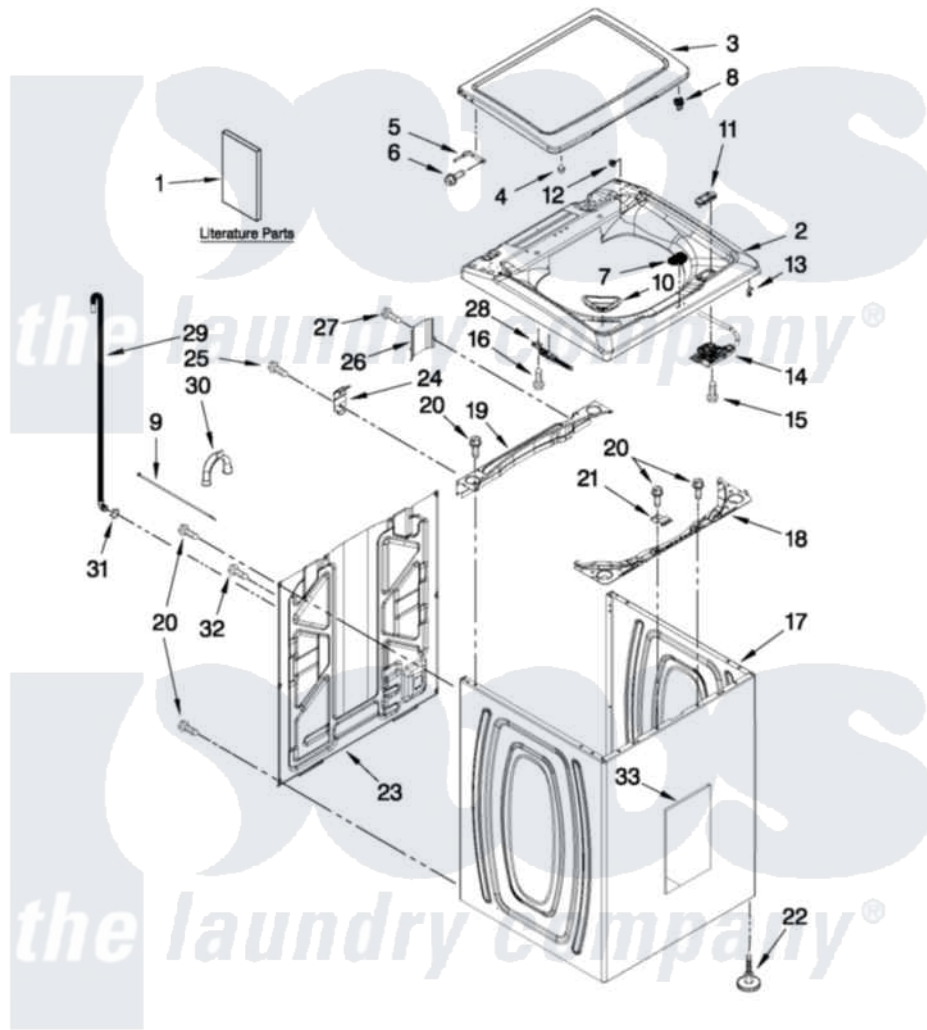

Maytag 7MMVWX550YW0 01 - TOP AND CABINET PARTS

MAYTAG

TOP AND CABINET PARTS

AUTOMATIC WASHER

For Model: 7MMVWX550YW0
(White)

FOR ORDERING INFORMATION REFER TO PARTS PRICE LIST

3-11 Litho in U.S.A. (MP) (eeb)

1

Part No. W10402926 Rev. A

Maytag [Residential Maytag 7MMVWX550YW0 Washer Parts](#) Parts Diagram 01 - TOP AND CABINET PARTS

[Click on the part number to view part](#)

Item	Original Part Number	Replaced By	Status	Part Description
1	W10329765		Not Available	INSTALLATION INSTRUCTIONS
"	W10366282		Not Available	USE & CARE GUIDE
"	W10240504		Not Available	TECH SHEET IMPROVED WASH
"	W10331110		Not Available	QUICK START GUIDE
"	W10366295		Not Available	ENERGY GUIDE
2	W10238290			Top
3	W10296171			Lid
4	9724509			Bumper, Lid
5	8563965			Hinge Wire
"	8572974			Hinge Wire
6	W10339706	W10078270		Screw, Lid Hinge Mounting
7	W10323735			Badge
8	W10238327			Strike, Lid Lock
9	W10339879			Tie, Cable
10	W10240977			Dispenser, Bleach