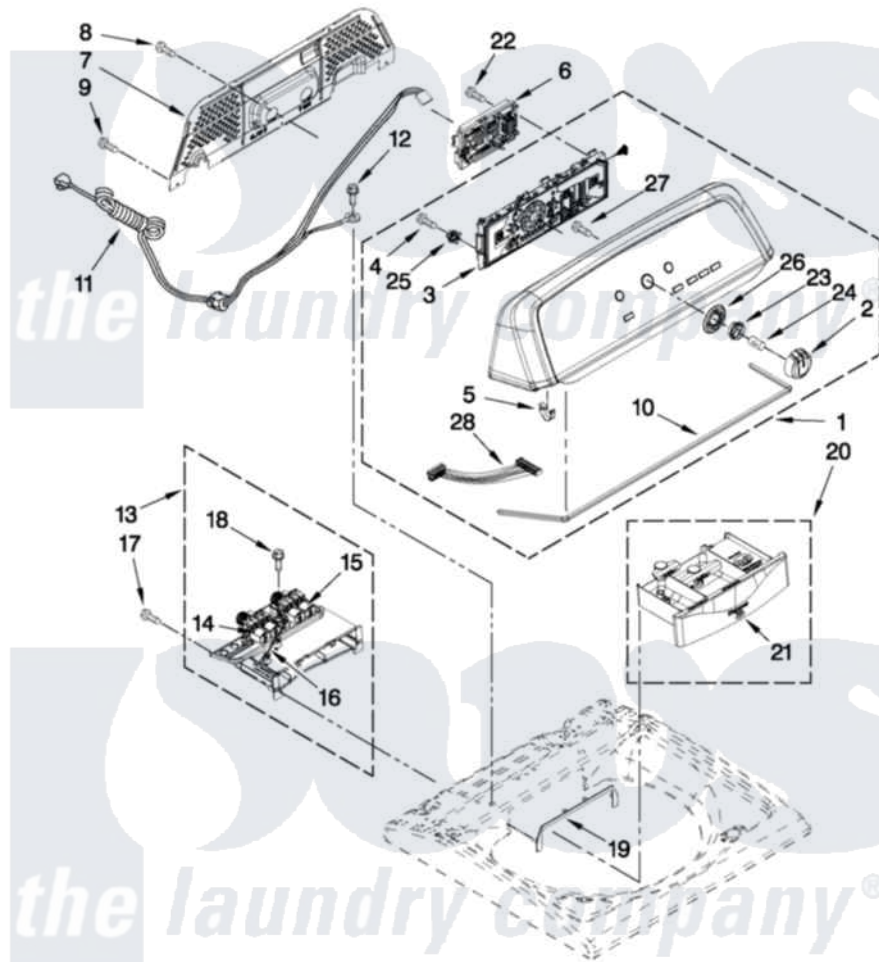

Maytag 7MMVWX550YW0 02 - CONSOLE AND DISPENSER PARTS

CONSOLE AND DISPENSER PARTS

For Model: 7MMVWX550YW0
(White)

FOR ORDERING INFORMATION REFER TO PARTS PRICE LIST

W10402926

3

Maytag [Residential Maytag 7MMVWX550YW0 Washer Parts](#) Parts Diagram 02 - CONSOLE AND DISPENSER PARTS
Click on the part number to view part

Item	Original Part Number	Replaced By	Status	Part Description
1	W10329782			Console
2	W10251381			Knob, Control
3	W10272630			User Interface
4	W10219342			Screw, Baffle Mounting
5	8312709			Clip-Console
6	W10393452			Control Unit Assembly, Machine And Motor
7	W10269597			Panel, Console Rear Cover
8	3390647	488729		Screw
9	1157158	489069		Xxscrew, 10-12 X 1/2
10	W10280079			Seal, Console
11	W10266797			Cord, Power
12	3400076			Screw, Bracket Mounting
13	W10240963	W10432327		Housing Assembly - Dispenser
14	W10240949			Valve, Cold Water Inlet
15	W10240948			Valve, Hot Water Inlet
16	W10240967			Harness, Valve

17	3400061		Screw, Dispenser Housing Mounting
18	97787	W10109200	Screw, Baffle Mounting
19	W10240946		Bezel, Dispenser
20	W10240960		Drawer, Dispenser Assembly
21	W10287478		Handle, Dispenser Drawer Facia
22	9740848		Screw, Mixing Valve Mounting
23	W10326923		Spacer, Knob
24	8536939		Clip, Knob
25	W10274524		Tensioner, Facia
26	W10305134		Bezel, Cycle Trim
27	3196172		Screw, 6-19 X 3/8
28	W10285493		Harness, User Interface