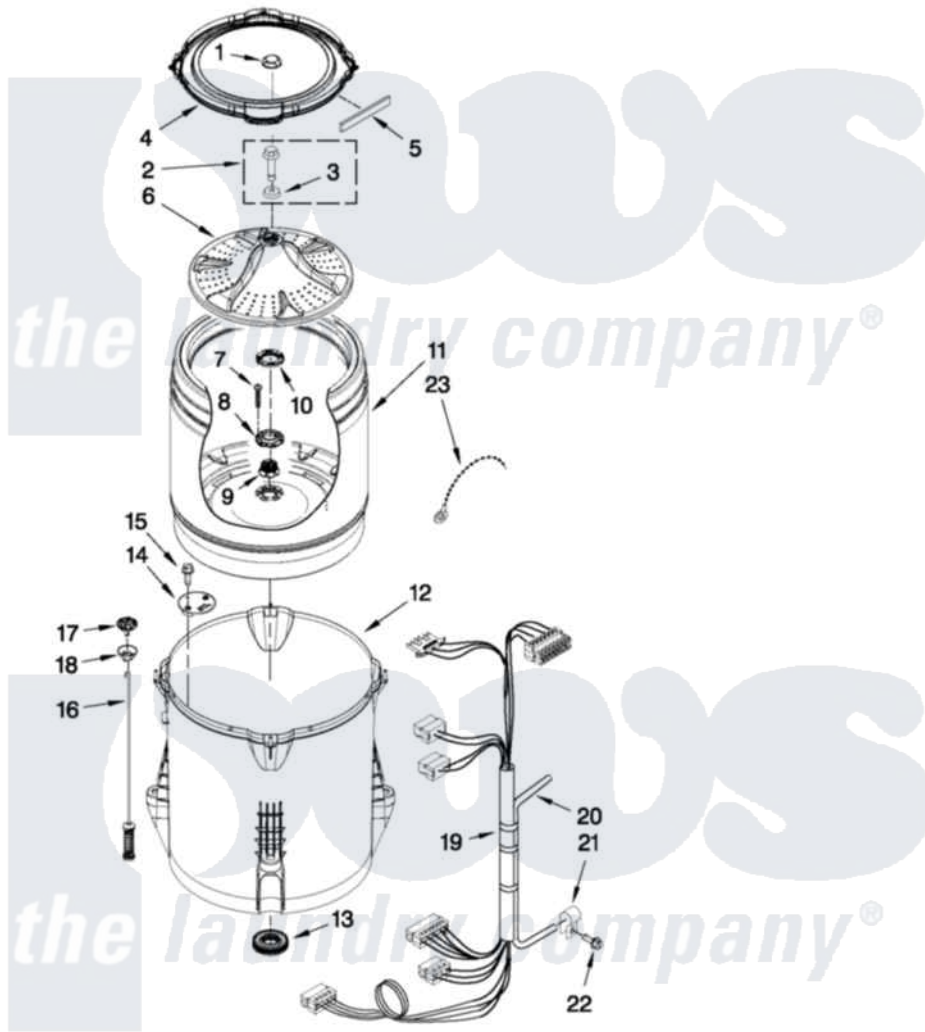

Maytag 7MMVWX550YW0 03 - BASKET AND TUB PARTS

BASKET AND TUB PARTS

For Model: 7MMVWX550YW0
(White)

W10402926

FOR ORDERING INFORMATION REFER TO PARTS PRICE LIST

5

Maytag [Residential Maytag 7MMVWX550YW0 Washer Parts](#) Parts Diagram 03 - BASKET AND TUB PARTS
Click on the part number to view part

Item	Original Part Number	Replaced By	Status	Part Description
1	W10305251			Cap, Impeller
2	W10003790			Screw And Washer
3	3949550			Washer
4	W10215146			Tub Ring
5	W10205824			Absorber, Impact
6	W10215119			Impeller
7	8533953			Screw, 8-16 X 1.000
8	W10291415	W10324651		Hub
9	W10291416	W10324651		Hub
10	W10291417	W10324651		Hub
11	W10238268	W10324650		Basket
12	W10238301	W10324648		Tub-Outer
13	W10006371	W10324647		Seal-Tub
14	W10215093			Filter, Drain Pump
15	8533928			Screw, 8-18 X 3/4
16	W10257085	W10317709		Damper Assembly, Tub Suspension

17	W10215136	W10440729	Suspension
18	W10256551	W10440729	Suspension
19	W10328392	W10297443	Harness, Lower
20	8572540	353244	Hose, Pressure Switch
21	W10005430		Clamp, Pressure Hose Retainer
22	8533943	W10109200	Screw, Baffle Mounting
23	3347868	W10339879	Tie, Cable