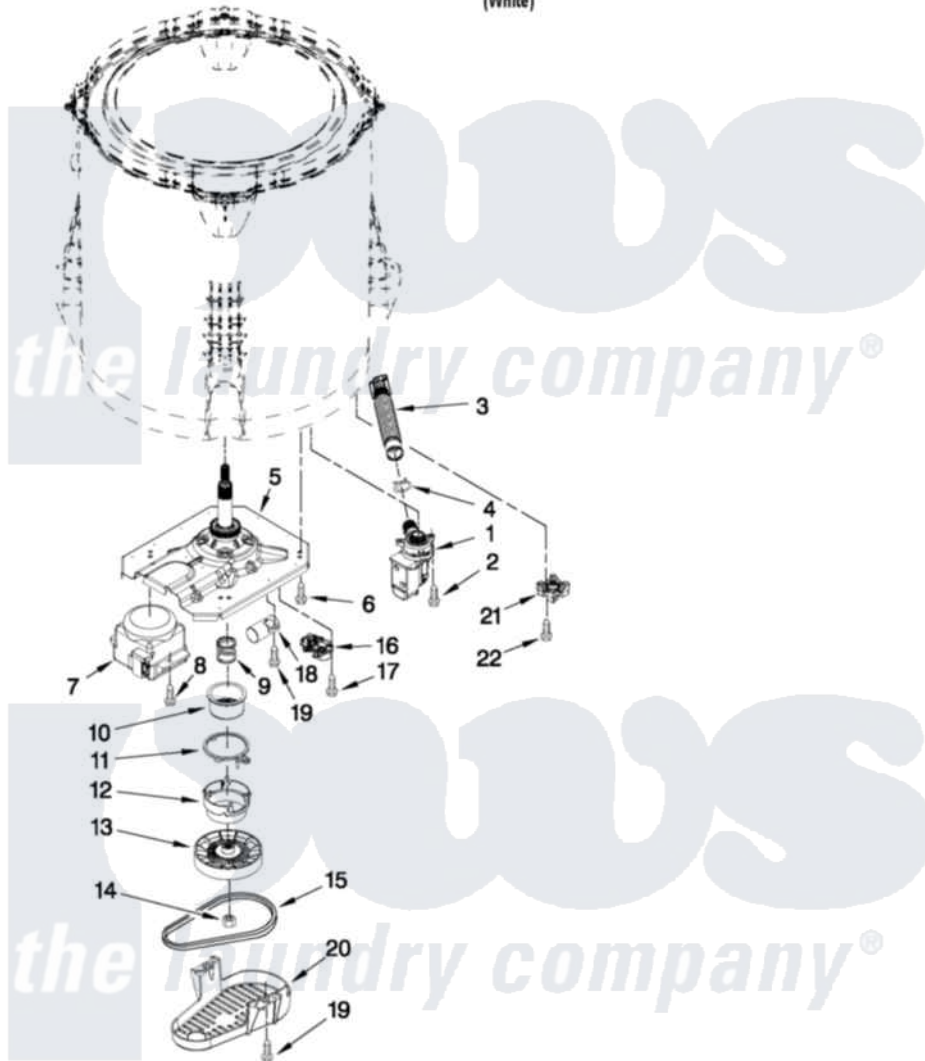

Maytag 7MMVWX550YW0 04 - GEARCASE, MOTOR AND PUMP PARTS

GEARCASE, MOTOR AND PUMP PARTS

For Model: 7MMVWX550YW0
(White)

FOR ORDERING INFORMATION REFER TO PARTS PRICE LIST

6

W10402926

Maytag [Residential Maytag 7MMVWX550YW0 Washer Parts](#) Parts Diagram 04 - GEARCASE, MOTOR AND PUMP PARTS

[Click on the part number to view part](#)

Item	Original Part Number	Replaced By	Status	Part Description
1	W10276397			Pump Assembly, Drain
2	W10004910			Screw, 12-16 X 1-1/4
3	W10215091			Hose, Inner Drain Assembly
4	8317496	285655		Clamp, Hose
5	W10006401	W10330039		Gearcase
6	W10249633			Screw, 7.2-1.6 X 30
7	W10249628			Motor, Drive
8	W10094780	W10182109		Screw-Kit
9	W10326374	W10315818		Cam
10	W10006352	W10315818		Cam
11	W10006353	W10315818		Cam
12	W10006354	W10315818		Cam
13	W10006356			Pulley
14	W10163336			Nut, Pulley
15	W10006384			Belt, Drive
16	W10006355			Actuator, Shift

17	9741052	Screw, 6-32 X 1.00
18	W10278117	Capacitor, Motor Run
19	357640	Screw And Washer
20	W10006383	Shield, Pulley Cover
21	W10238318	Counterweight
22	W10238319	Screw, 8-18 X 1.00