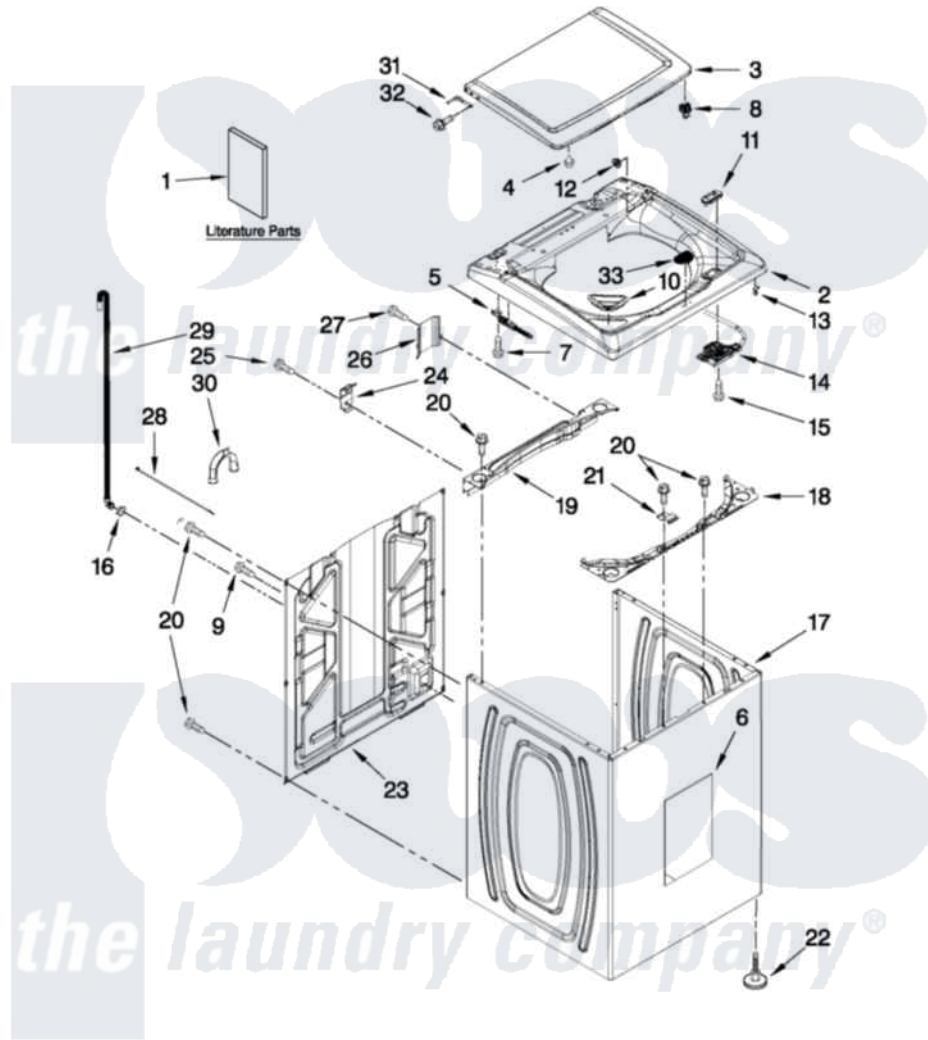

Maytag 7MMVWX700XL0 01 - TOP AND CABINET PARTS

MAYTAG

TOP AND CABINET PARTS

AUTOMATIC WASHER

For Model: 7MMVWX700XL0
(Silver)

FOR ORDERING INFORMATION REFER TO PARTS PRICE LIST

3-11 Litho in U.S.A. (MP)(day)

1

Part No. W10399691 Rev. A

Maytag [Residential Maytag 7MMVWX700XL0 Washer Parts](#) Parts Diagram 01 - TOP AND CABINET PARTS

[Click on the part number to view part](#)

Item	Original Part Number	Replaced By	Status	Part Description
1	W10329765		Not Available	INSTALLATION INSTRUCTIONS
"	W10329770		Not Available	USE & CARE GUIDE
"	W10240504		Not Available	TECH SHEET IMPROVED WASH
"	W10331110		Not Available	QUICK START GUIDE
"	W10366295		Not Available	ENERGY GUIDE
2	W10268719			Top
3	W10296172			Lid
4	9724509			Bumper, Lid
5	W10270398			Hinge, Spring Assembly
"	W10270399			Hinge, Spring Assembly
6	W10177046			Cabinet - Damper, Sound
7	693995			Screw, Hex Head
8	W10238329			Strike, Lid Lock
9	9740848			Screw, Mixing Valve Mounting
10	W10304138			Dispenser, Bleach