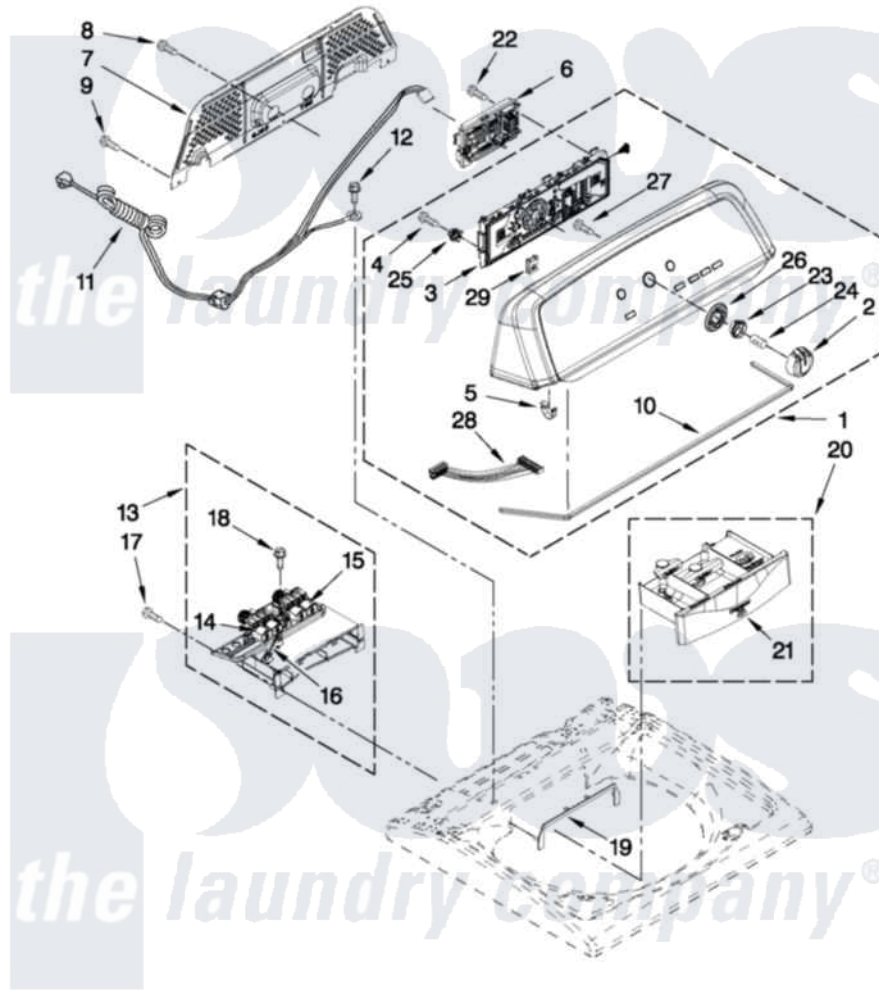

Maytag 7MMVWX700XL0 02 - CONSOLE AND DISPENSER PARTS

CONSOLE AND DISPENSER PARTS

For Model: 7MMVWX700XL0
(Silver)

FOR ORDERING INFORMATION REFER TO PARTS PRICE LIST

W10399691

3

Maytag [Residential Maytag 7MMVWX700XL0 Washer Parts](#) Parts Diagram 02 - CONSOLE AND DISPENSER PARTS
Click on the part number to view part

Item	Original Part Number	Replaced By	Status	Part Description
1	W10351444			Console
2	W10251384			Knob, Control
3	W10272638			User Interface
4	W10219342			Screw, Baffle Mounting
5	8312709			Clip-Console
6	W10393562			Control Unit Assembly, Machine And Motor
7	W10269597			Panel, Console Rear Cover
8	3390647	488729		Screw
9	1157158	489069		Xxscrew, 10-12 X 1/2
10	W10280079			Seal, Console
11	W10266797			Cord, Power
12	3400076			Screw, Bracket Mounting
13	W10240963	W10432327		Housing Assembly - Dispenser
14	W10240949			Valve, Cold Water Inlet
15	W10240948			Valve, Hot Water Inlet
16	W10240967			Harness, Valve

17	3400061		Screw, Dispenser Housing Mounting
18	97787	W10109200	Screw, Baffle Mounting
19	W10240946		Bezel, Dispenser
20	W10240960		Drawer, Dispenser Assembly
21	W10287478		Handle, Dispenser Drawer Facia
22	9740848		Screw, Mixing Valve Mounting
23	W10326923		Spacer, Knob
24	8536939		Clip, Knob
25	W10274524		Tensioner, Facia
26	W10305134		Bezel, Cycle Trim
27	3196172		Screw, 6-19 X 3/8
28	W10285492		Harness, User Interface
29	W10298336		8-18 Nch, U-Type NUt