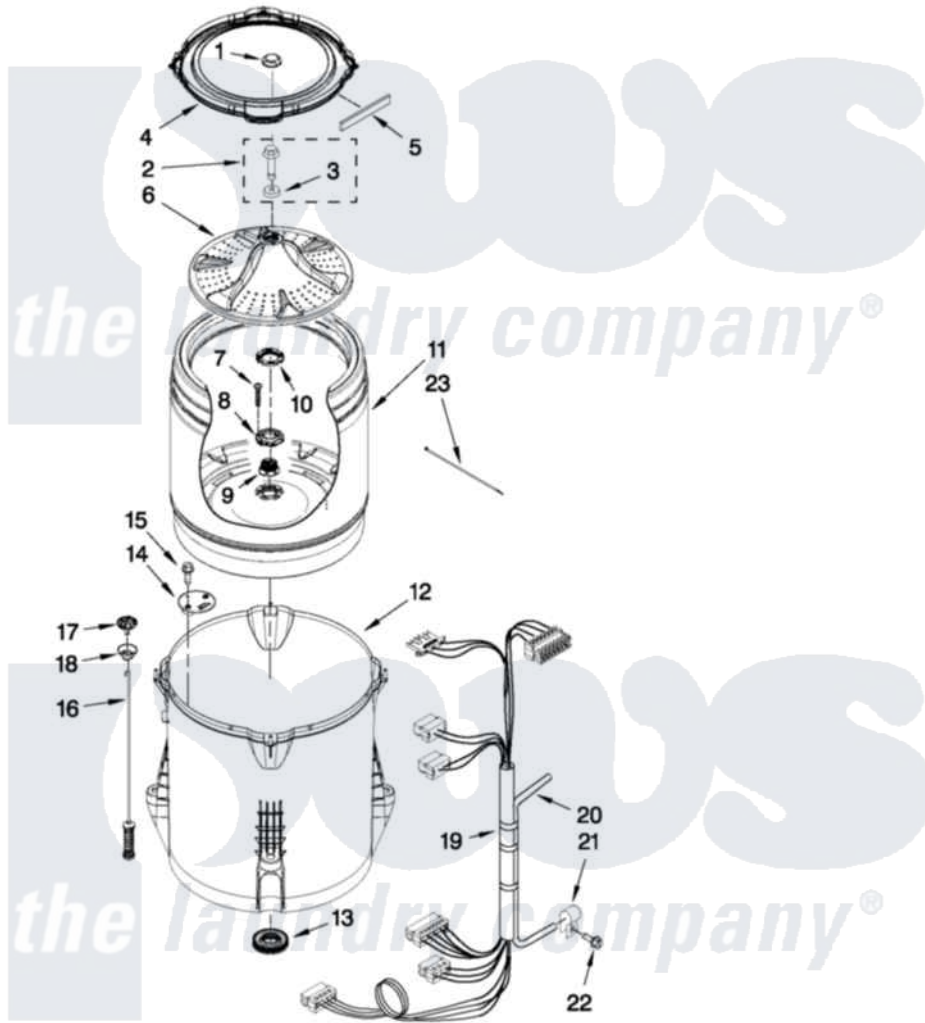

Maytag 7MMVWX700XL0 03 - BASKET AND TUB PARTS

BASKET AND TUB PARTS

For Model: 7MMVWX700XL0
(Silver)

FOR ORDERING INFORMATION REFER TO PARTS PRICE LIST

W10399691

5

Maytag [Residential Maytag 7MMVWX700XL0 Washer Parts](#) Parts Diagram 03 - BASKET AND TUB PARTS
Click on the part number to view part

Item	Original Part Number	Replaced By	Status	Part Description
1	W10305251			Cap, Impeller
2	W10003790			Screw And Washer
3	3949550			Washer
4	W10215146			Tub Ring
5	W10205824			Absorber, Impact
6	W10215119			Impeller
7	8533953			Screw, 8-16 X 1.000
8	W10291415	W10324651		Hub
9	W10291416	W10324651		Hub
10	W10291417	W10324651		Hub
11	W10238268	W10324650		Basket
12	W10238301	W10324648		Tub-Outer
13	W10006371	W10324647		Seal-Tub
14	W10215093			Filter, Drain Pump
15	8533928			Screw, 8-18 X 3/4
16	W10257085	W10317709		Damper Assembly, Tub Suspension

17	W10215136	W10440729	Suspension
18	W10256551	W10440729	Suspension
19	W10328392	W10297443	Harness, Lower
20	8572540	353244	Hose, Pressure Switch
21	W10005430		Clamp, Pressure Hose Retainer
22	8533943	W10109200	Screw, Baffle Mounting
23	W10339879		Tie, Cable