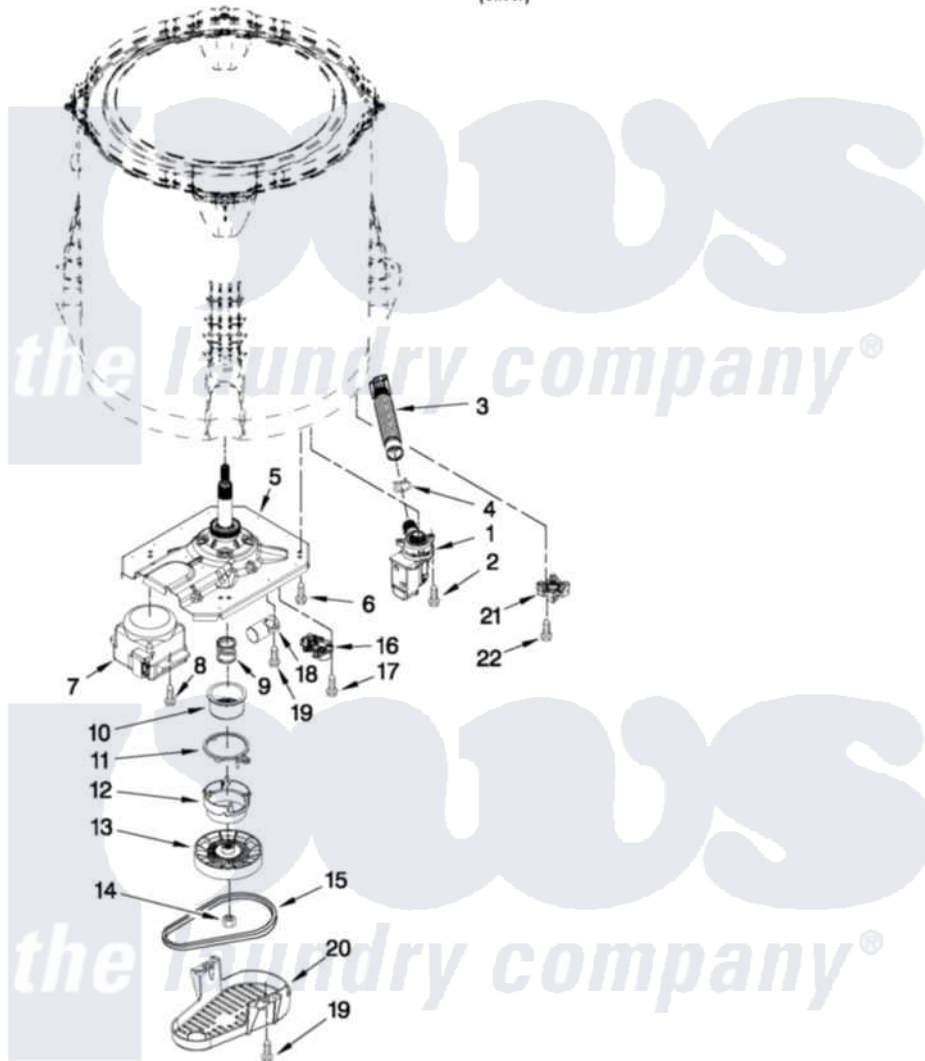

Maytag 7MMVWX700XL0 04 - GEARCASE, MOTOR AND PUMP PARTS

GEARCASE, MOTOR AND PUMP PARTS

For Model: 7MMVWX700XL0
(Silver)

FOR ORDERING INFORMATION REFER TO PARTS PRICE LIST

6

W10399691

Maytag [Residential Maytag 7MMVWX700XL0 Washer Parts](#) Parts Diagram 04 - GEARCASE, MOTOR AND PUMP PARTS

[Click on the part number to view part](#)

Item	Original Part Number	Replaced By	Status	Part Description
1	W10276397			Pump Assembly, Drain
2	W10004910			Screw, 12-16 X 1-1/4
3	W10215091			Hose, Inner Drain Assembly
4	8317496	285655		Clamp, Hose
5	W10006401	W10330039		Gearcase
6	W10249633			Screw, 7.2-1.6 X 30
7	W10249628			Motor, Drive
8	W10094780	W10182109		Screw-Kit
9	W10326374	W10315818		Cam
10	W10006352	W10315818		Cam
11	W10006353	W10315818		Cam
12	W10006354	W10315818		Cam
13	W10006356			Pulley
14	W10163336			Nut, Pulley
15	W10006384			Belt, Drive
16	W10006355			Actuator, Shift

17	9741052	Screw, 6-32 X 1.00
18	W10278117	Capacitor, Motor Run
19	357640	Screw And Washer
20	W10006383	Shield, Pulley Cover
21	W10238318	Counterweight
22	W10238319	Screw, 8-18 X 1.00