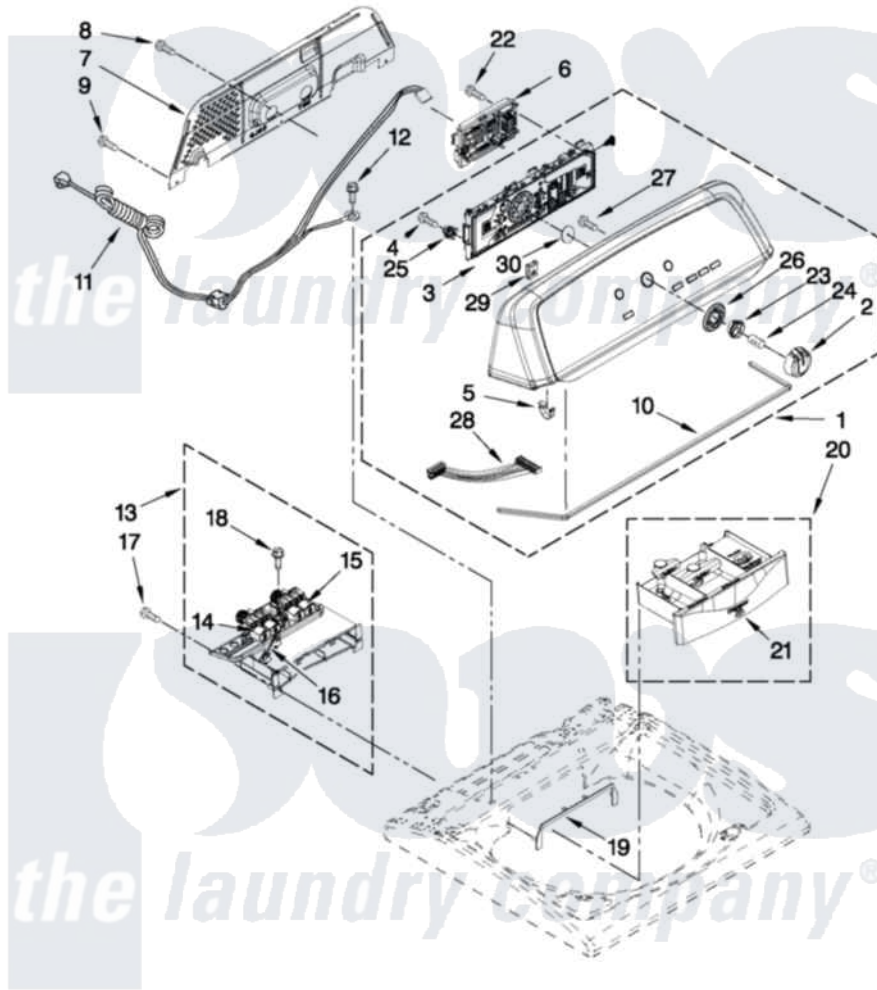

# Maytag 7MMVWX700XL1 02 - CONSOLE AND DISPENSER PARTS

## CONSOLE AND DISPENSER PARTS

For Model: 7MMVWX700XL1  
(Silver)

FOR ORDERING INFORMATION REFER TO PARTS PRICE LIST

W10450349

3

Maytag [Residential Maytag 7MMVWX700XL1 Washer Parts](#) Parts Diagram 02 - CONSOLE AND DISPENSER PARTS  
Click on the part number to view part

|    |                           |                           |                                   |
|----|---------------------------|---------------------------|-----------------------------------|
| 17 | <a href="#">3400061</a>   |                           | Screw, Dispenser Housing Mounting |
| 18 | 97787                     | <a href="#">W10109200</a> | Screw, Baffle Mounting            |
| 19 | <a href="#">W10240946</a> |                           | Bezel, Dispenser                  |
| 20 | <a href="#">W10240960</a> |                           | Drawer, Dispenser Assembly        |
| 21 | <a href="#">W10287478</a> |                           | Handle, Dispenser Drawer Facia    |
| 22 | <a href="#">9740848</a>   |                           | Screw, Mixing Valve Mounting      |
| 23 | <a href="#">W10326923</a> |                           | Spacer, Knob                      |
| 24 | <a href="#">8536939</a>   |                           | Clip, Knob                        |
| 25 | <a href="#">W10274524</a> |                           | Tensioner, Facia                  |
| 26 | <a href="#">W10305134</a> |                           | Bezel, Cycle Trim                 |
| 27 | <a href="#">3196172</a>   |                           | Screw, 6-19 X 3/8                 |
| 28 | <a href="#">W10285492</a> |                           | Harness, User Interface           |
| 29 | <a href="#">W10298336</a> |                           | 8-18 Nch, U-Type NUt              |
| 30 | <a href="#">W10323092</a> |                           | Seal, User Interface              |