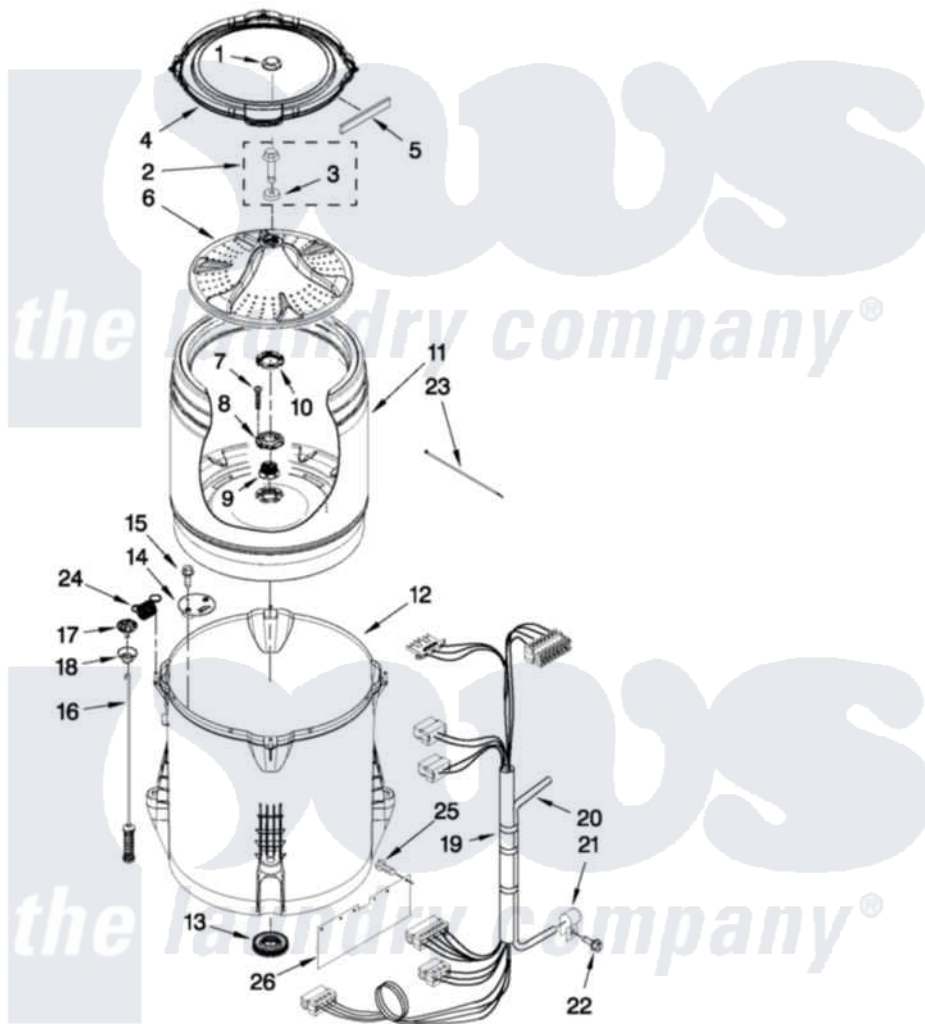

Maytag 7MMVWX700XL1 03 - BASKET AND TUB PARTS

BASKET AND TUB PARTS

For Model: 7MMVWX700XL1
(Silver)

FOR ORDERING INFORMATION REFER TO PARTS PRICE LIST

W10450349

5

Maytag [Residential Maytag 7MMVWX700XL1 Washer Parts](#) Parts Diagram 03 - BASKET AND TUB PARTS
Click on the part number to view part

Item	Original Part Number	Replaced By	Status	Part Description
1	W10305251			Cap, Impeller
2	W10003790			Screw And Washer
3	3949550			Washer
4	W10215146			Tub Ring
5	W10205824			Absorber, Impact
6	W10215119			Impeller
7	8533953			Screw, 8-16 X 1.000
8	W10291415	W10324651		Hub
9	W10291416	W10324651		Hub
10	W10291417	W10324651		Hub
11	W10238268	W10324650		Basket
12	W10238301	W10324648		Tub-Outer
13	W10006371	W10324647		Seal-Tub
14	W10215093			Filter, Drain Pump
15	8533928			Screw, 8-18 X 3/4
16	W10257085	W10317709		Damper Assembly, Tub Suspension

17	W10215136	W10440729	Suspension
18	W10256551	W10440729	Suspension
19	W10328392	W10297443	Harness, Lower
20	8572540	353244	Hose, Pressure Switch
21	W10005430		Clamp, Pressure Hose Retainer
22	8533943	W10109200	Screw, Baffle Mounting
23	W10339879		Tie, Cable
24	W10348658	W10400895	Spring
25	W10429200		Retainer, Push In
26	W10392691		Shield, Splash