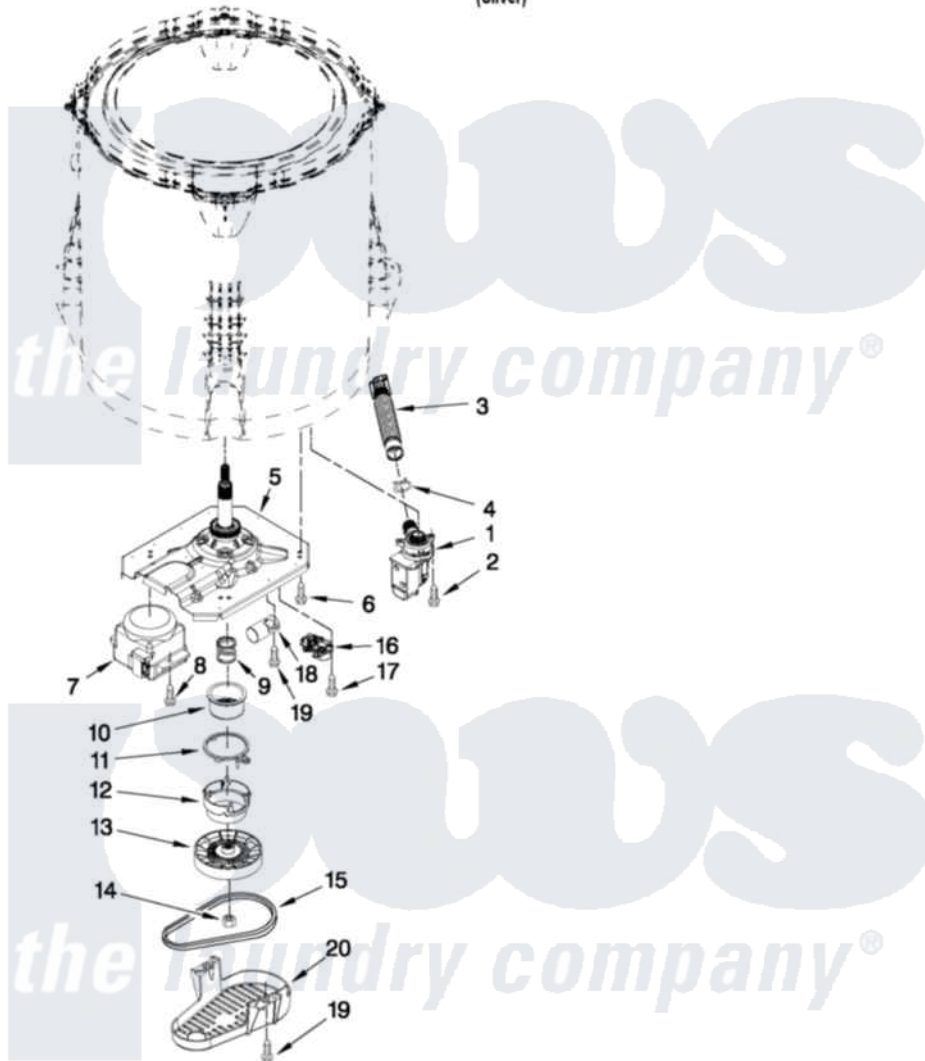

# Maytag 7MMVWX700XL1 04 - GEARCASE, MOTOR AND PUMP PARTS

## GEARCASE, MOTOR AND PUMP PARTS

For Model: 7MMVWX700XL1  
(Silver)

FOR ORDERING INFORMATION REFER TO PARTS PRICE LIST

6

W10450349

Maytag [Residential Maytag 7MMVWX700XL1 Washer Parts](#) Parts Diagram 04 - GEARCASE, MOTOR AND PUMP PARTS

[Click on the part number to view part](#)

Item	Original Part Number	Replaced By	Status	Part Description
1	<a href="#">W10276397</a>			Pump Assembly, Drain
2	<a href="#">W10004910</a>			Screw, 12-16 X 1-1/4
3	<a href="#">W10215091</a>			Hose, Inner Drain Assembly
4	8317496	<a href="#">285655</a>		Clamp, Hose
5	W10006401	<a href="#">W10330039</a>		Gearcase
6	<a href="#">W10249633</a>			Screw, 7.2-1.6 X 30
7	<a href="#">W10249628</a>			Motor, Drive
8	W10094780	<a href="#">W10182109</a>		Screw-Kit
9	W10326374	<a href="#">W10315818</a>		Cam
10	W10006352	<a href="#">W10315818</a>		Cam
11	W10006353	<a href="#">W10315818</a>		Cam
12	W10006354	<a href="#">W10315818</a>		Cam
13	<a href="#">W10006356</a>			Pulley
14	<a href="#">W10163336</a>			Nut, Pulley
15	<a href="#">W10006384</a>			Belt, Drive
16	<a href="#">W10006355</a>			Actuator, Shift

17	<a href="#">9741052</a>	Screw, 6-32 X 1.00
18	<a href="#">W10278117</a>	Capacitor, Motor Run
19	<a href="#">357640</a>	Screw And Washer
20	<a href="#">W10006383</a>	Shield, Pulley Cover