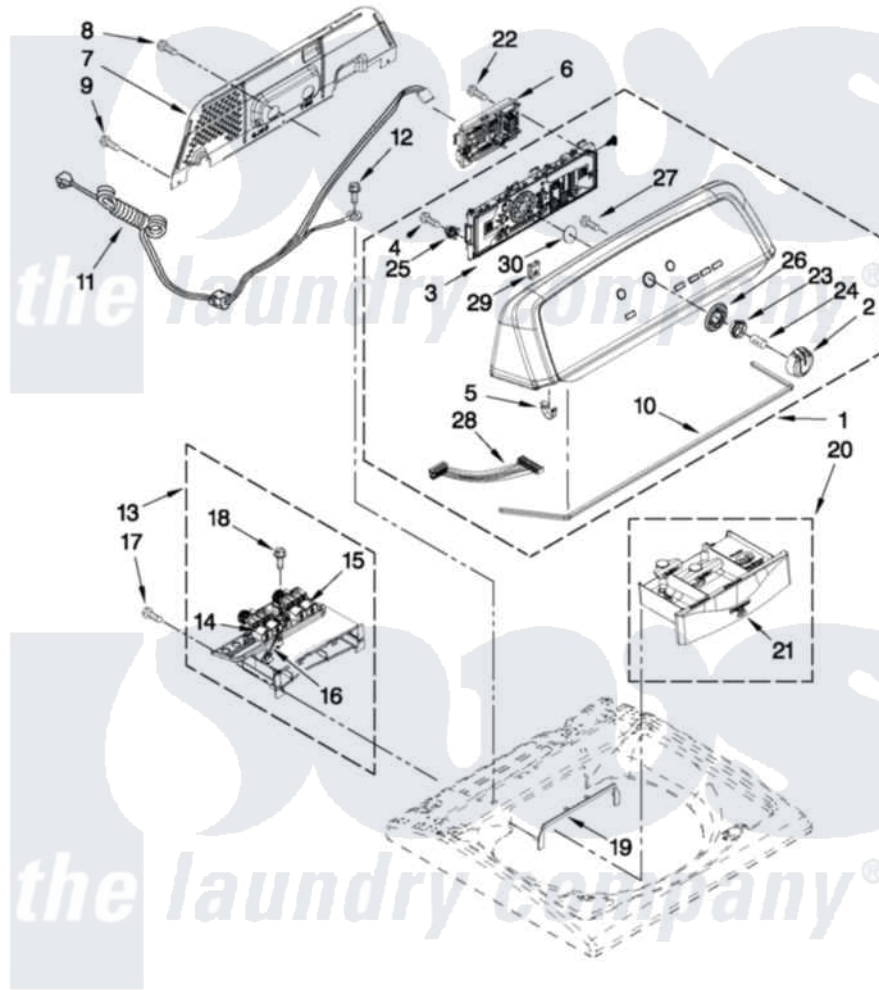

Maytag 7MMVWX700XL2 02 - CONSOLE AND DISPENSER PARTS

CONSOLE AND DISPENSER PARTS

For Model: 7MMVWX700XL2
(Silver)

FOR ORDERING INFORMATION REFER TO PARTS PRICE LIST

W10511628

3

Maytag [Residential Maytag 7MMVWX700XL2 Washer Parts](#) Parts Diagram 02 - CONSOLE AND DISPENSER PARTS
Click on the part number to view part

Item	Original Part Number	Replaced By	Status	Part Description
1	W10351444			Console
2	W10251384			Knob, Control
3	W10272638			User Interface
4	W10219342			Screw, Baffle Mounting
5	8312709			Clip-Console
6	W10480322			Control Unit Assembly, Machine And Motor
7	W10420984			Panel, Console Rear Cover
8	3390647	488729		Screw
9	1157158	489069		Xxscrew, 10-12 X 1/2
10	W10280079			Seal, Console
11	W10266797			Cord, Power
12	3400076			Screw, Bracket Mounting
13	W10432327			Housing Assembly - Dispenser
14	W10240949			Valve, Cold Water Inlet
15	W10240948			Valve, Hot Water Inlet
16	W10240967			Harness, Valve

17	3400061		Screw, Dispenser Housing Mounting
18	97787	W10109200	Screw, Baffle Mounting
19	W10240946		Bezel, Dispenser
20	W10240960		Drawer, Dispenser Assembly
21	W10287478		Handle, Dispenser Drawer Facia
22	9740848		Screw, Mixing Valve Mounting
23	W10326923		Spacer, Knob
24	8536939		Clip, Knob
25	W10274524		Tensioner, Facia
26	W10305134		Bezel, Cycle Trim
27	3196172		Screw, 6-19 X 3/8
28	W10285492		Harness, User Interface
29	W10298336		8-18 Nch, U-Type NUT
30	W10323092		Seal, User Interface