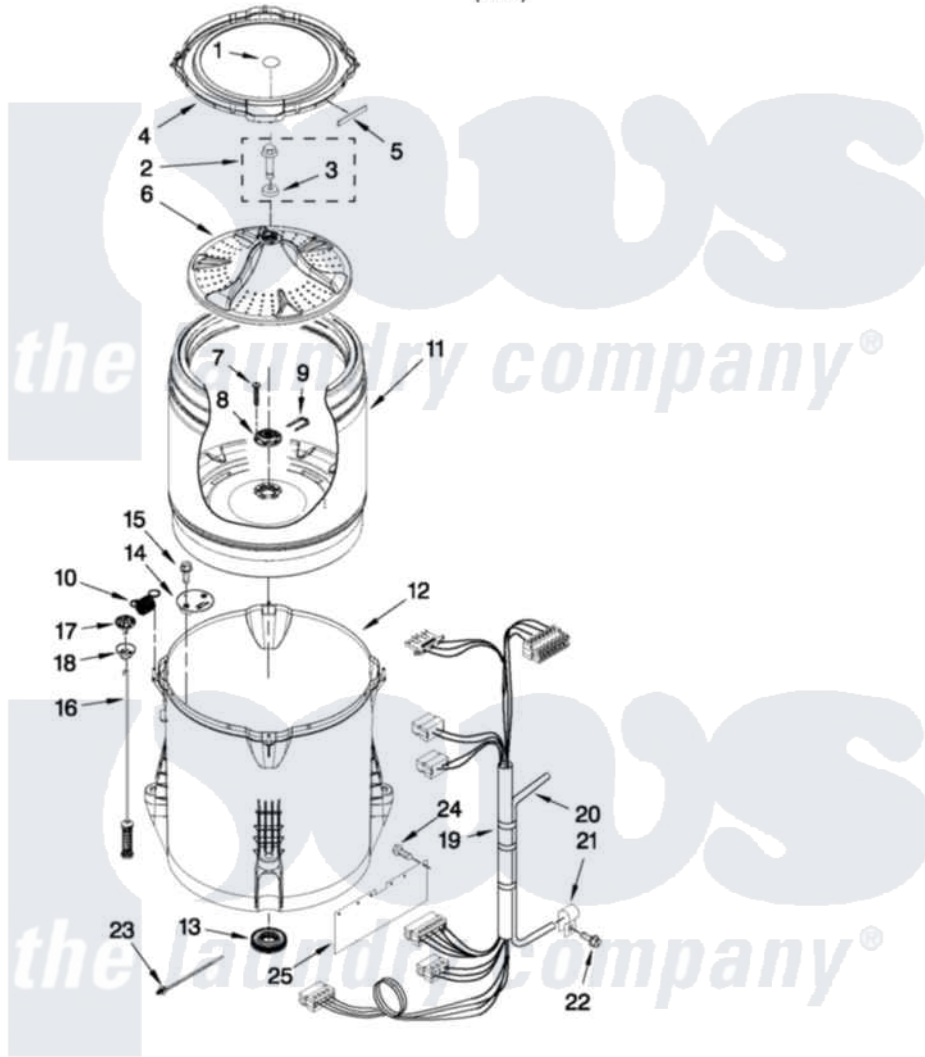

# Maytag 7MMVWX700XL2 03 - BASKET AND TUB PARTS

## BASKET AND TUB PARTS

For Model: 7MMVWX700XL2  
(Silver)

FOR ORDERING INFORMATION REFER TO PARTS PRICE LIST

W10511628

5

Maytag [Residential Maytag 7MMVWX700XL2 Washer Parts](#) Parts Diagram 03 - BASKET AND TUB PARTS  
Click on the part number to view part

Item	Original Part Number	Replaced By	Status	Part Description
1	<a href="#">W10305251</a>			Cap, Impeller
2	<a href="#">W10003790</a>			Screw And Washer
3	<a href="#">3949550</a>			Washer
4	<a href="#">W10215146</a>			Tub Ring
5	<a href="#">W10205824</a>			Absorber, Impact
6	<a href="#">W10215119</a>			Impeller
7	<a href="#">8533953</a>			Screw, 8-16 X 1.000
8	W10396887		Not Available	HUB - DRIVEN, BASKET (INCLUDES ITEM 7)
9	W10402178		Not Available	RETAINER
10	W10348658	<a href="#">W10400895</a>		Spring
11	<a href="#">W10469848</a>			Basket Assembly
12	W10238301	<a href="#">W10324648</a>		Tub-Outer
13	W10006371	<a href="#">W10324647</a>		Seal-Tub
14	<a href="#">W10215093</a>			Filter, Drain Pump
15	<a href="#">8533928</a>			Screw, 8-18 X 3/4
				Damper Assembly, Tub

16	W10257085	<a href="#">W10317709</a>	Damper Assembly, Tub Suspension
17	W10405423	<a href="#">W10440729</a>	Suspension
18	W10256551	<a href="#">W10440729</a>	Suspension
19	<a href="#">W10383573</a>		Harness, Lower
20	8572540	<a href="#">353244</a>	Hose, Pressure Switch
21	<a href="#">W10005430</a>		Clamp, Pressure Hose Retainer
22	8533943	<a href="#">W10109200</a>	Screw, Baffle Mounting
23	<a href="#">W10339879</a>		Tie, Cable
24	<a href="#">W10429200</a>		Retainer, Push In
25	<a href="#">W10392691</a>		Shield, Splash