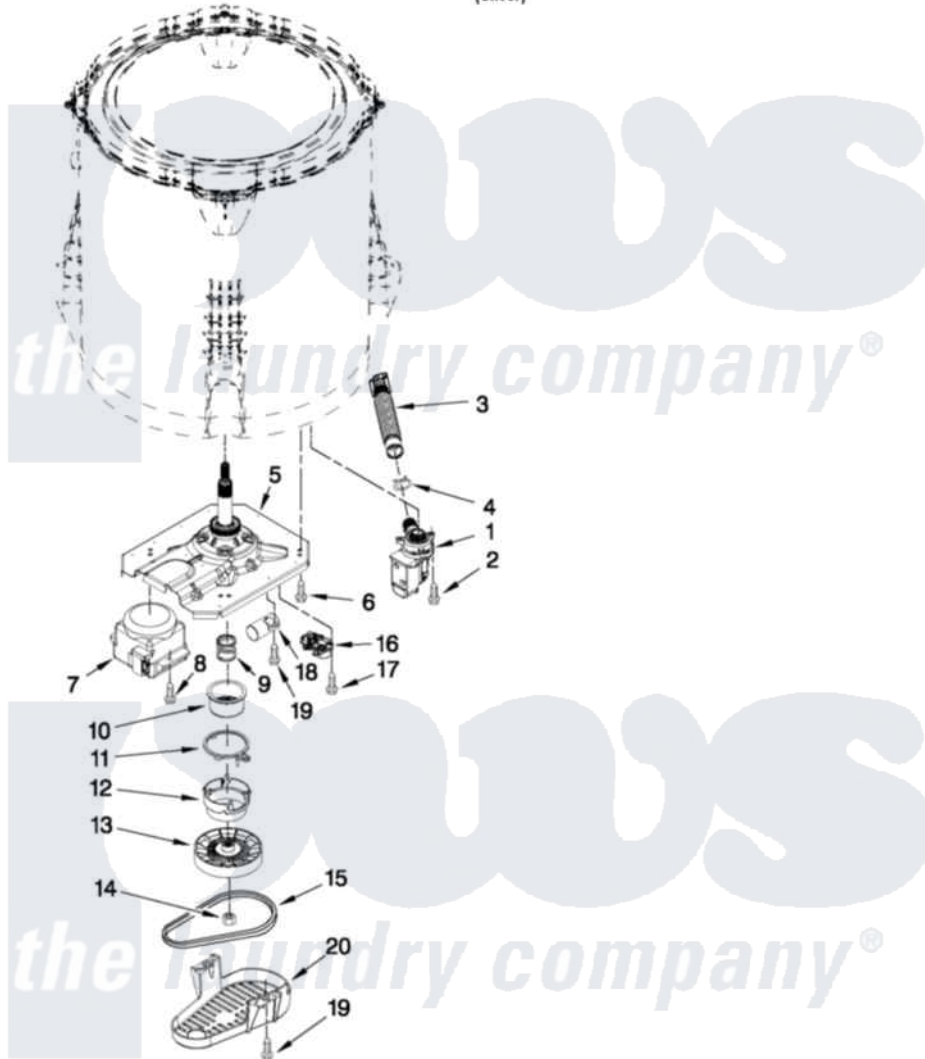

Maytag 7MMVWX700XL2 04 - GEARCASE, MOTOR AND PUMP PARTS

GEARCASE, MOTOR AND PUMP PARTS

For Model: 7MMVWX700XL2
(Silver)

FOR ORDERING INFORMATION REFER TO PARTS PRICE LIST

6

W10511628

Maytag [Residential Maytag 7MMVWX700XL2 Washer Parts](#) Parts Diagram 04 - GEARCASE, MOTOR AND PUMP PARTS

[Click on the part number to view part](#)

Item	Original Part Number	Replaced By	Status	Part Description
1	W10465543			Pump Assembly, Drain
2	W10004910			Screw, 12-16 X 1-1/4
3	W10215091			Hose, Inner Drain Assembly
4	8317496	285655		Clamp, Hose
5	W10469846			Gearcase Assembly
6	W10249633			Screw, 7.2-1.6 X 30
7	W10416660			Motor, Drive
8	W10094780	W10182109		Screw-Kit
9	W10326374	W10315818		Cam
10	W10006352	W10315818		Cam
11	W10006353	W10315818		Cam
12	W10006354	W10315818		Cam
13	W10006356			Pulley
14	W10163336			Nut, Pulley
15	W10006384			Belt, Drive
16	W10006355			Actuator, Shift

17	9741052	Screw, 6-32 X 1.00
18	W10390446	Capacitor, Motor Run
19	357640	Screw And Washer
20	W10427633	Shield, Pulley Cover