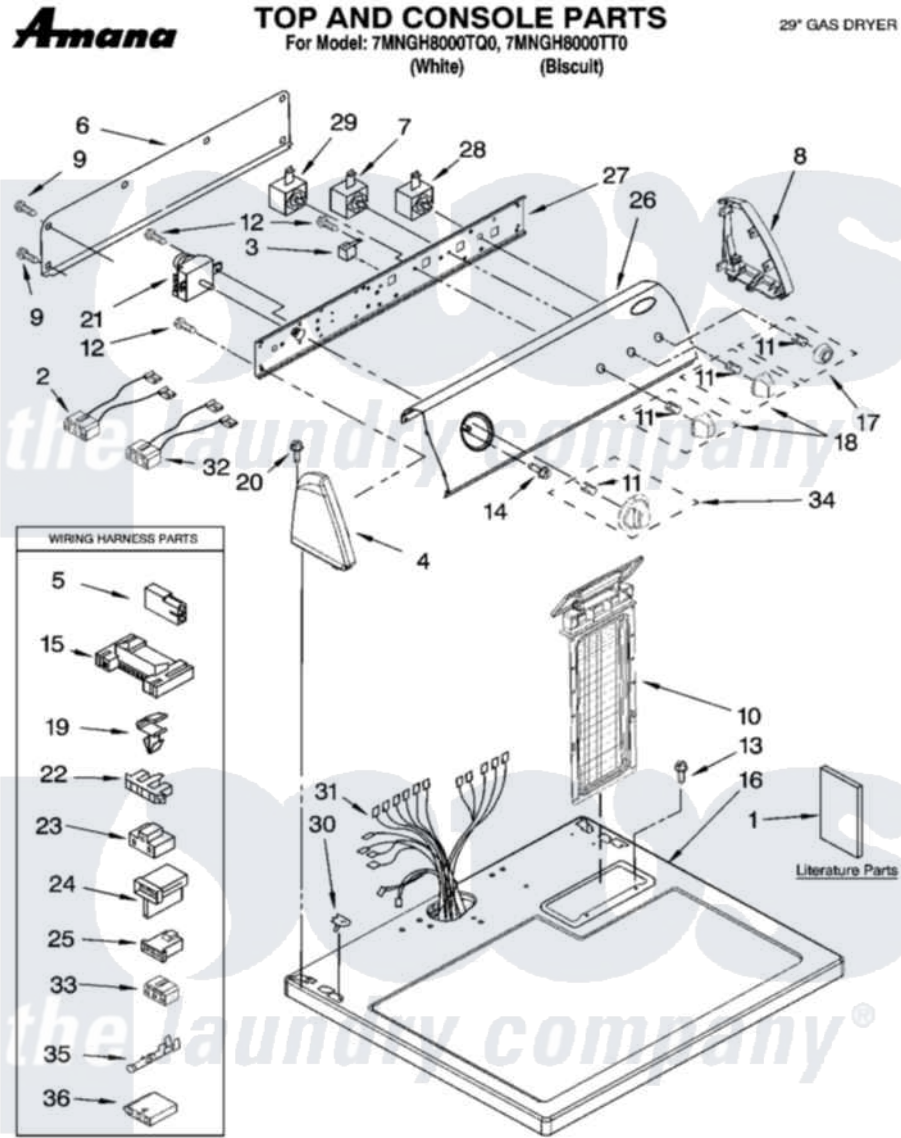

# Maytag 7MNGH8000TT0 01 - TOP AND CONSOLE PARTS

8-07 Litho in U.S.A.(LT)

1

Part No. W10162514 Rev. A

Maytag Residential Maytag 7MNGH8000TT0 Dryer Parts Parts Diagram 01 - TOP AND CONSOLE PARTS  
Click on the part number to view part

Item	Original Part Number	Replaced By	Status	Part Description
1	W10143416		Not Available	Instructions, Installation
"	W10143418		Not Available	Use & Care Guide
"	8578217		Not Available	Wiring Diagram
"	W10143415		Not Available	Sheet, Cycle Feature
2	<a href="#">3401695</a>			Wire, Jumper Buzzer
3	<a href="#">694419</a>			Mini-Buzzer
4	8271369	<a href="#">279962</a>		Endcap
"	<a href="#">8314852</a>			Cap, End
5	<a href="#">717252</a>			Receptacle, Terminal
6	<a href="#">8274261</a>			Do-It-Yourself Repair Manuals
7	<a href="#">3399639</a>			Switch, Rotary Temperature
8	8271363	<a href="#">279962</a>		Endcap
"	<a href="#">8314851</a>			Cap, End
9	<a href="#">693995</a>			Screw, Hex Head
10	<a href="#">8557857</a>			Screen, Lint
"	<a href="#">8557858</a>			Screen, Lint