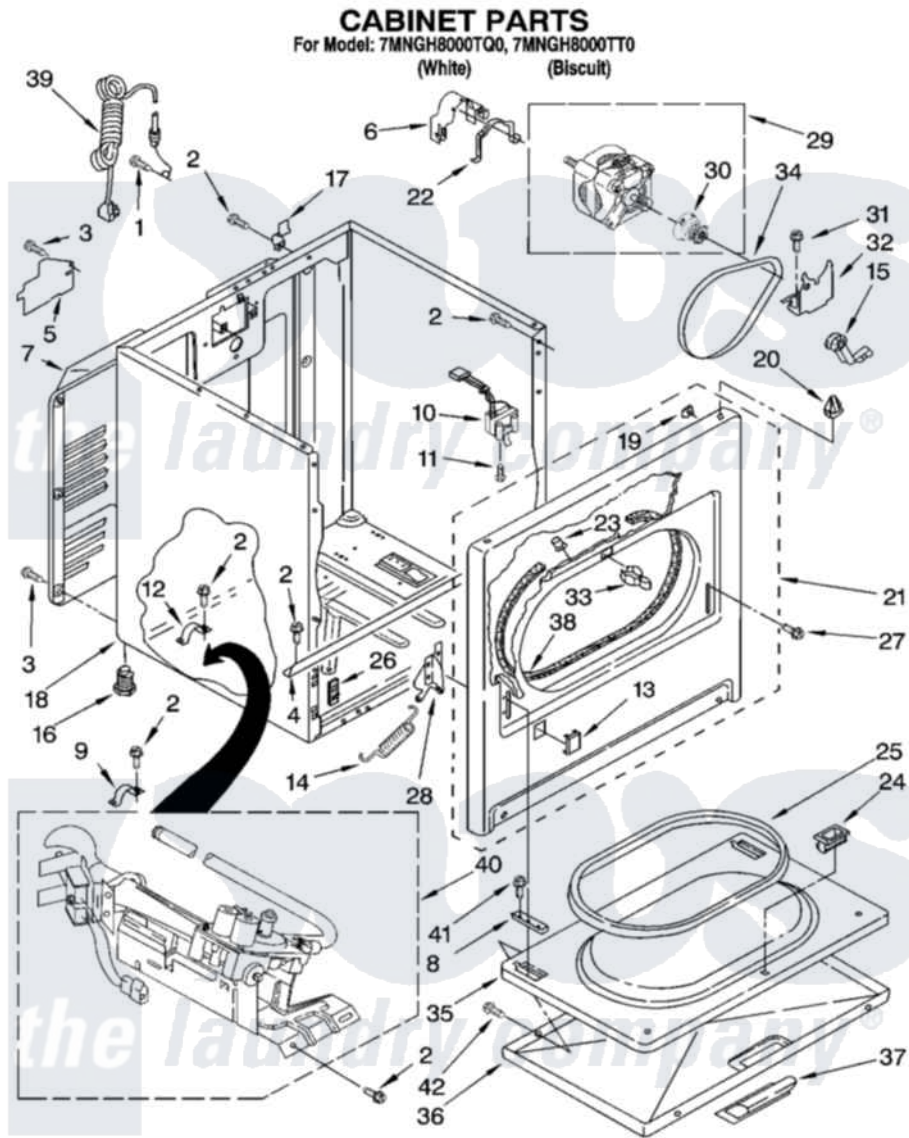

Maytag 7MNGH8000TT0 02 - CABINET PARTS

W10162514

3

Maytag [Residential Maytag 7MNGH8000TT0 Dryer Parts](#) Parts Diagram 02 - CABINET PARTS
Click on the part number to view part

Item	Original Part Number	Replaced By	Status	Part Description
1	697776	4331106		Screw, No.10-32 X 7/16
2	343641	681414		Screw, 10AB X 1/2
3	693995			Screw, Hex Head
4	8541400			Bracket, Cabinet
5	3396795			Cover, Terminal Block
6	3404162			Clamp, Motor
7	3396805	280043		Panel-Rear
8	337189			Clip, Hinge
9	3980175			Clamp, Elbow
10	3406109	3406107		Door Switch Assembly
11	697773	3395530		Screw
12	341029			Clamp, Pipe Door Spring
13	3394975			Plug, Front Panel
"	3394978			Plug, Front Panel
14	W10041960			Spring, Door
15	691366			Idler And Pulley Assembly

16	3392100	49621	Feet-Leveling
"	279810		Foot-Optional
17	8066217		Hinge, Top
18	8530603	8533643	Cabinet
"	8530606	3977306	Cabinet
19	98234		Clip, U-Bend
20	690363	18776	Lock, Front Top
21	3395197	279740	Panel
"	3977243	279890	Panel
22	660658		Clamp, Motor Mounting 343481 685441
23	685203	279220	Clip
24	3389441		Door Catch Assembly
25	3390731		Seal, Door
26	3394083		Clip, Front Panel
27	342043	486146	Screw
28	8066056		Hinge, Door
"	8066057		Hinge, Door
29	8066206	279827	Motor-Drve
30	8066184		Pulley, Motor
31	3400500		Bolt, 3405245 5/16-18 X 3/4
32	348780		Base, Motor
33	696144	279570	Latch
34	8066065	341241	Belt
35	695737		Door, Rear
36	3393549		Door, Front
"	3977241		Door, Front
37	W10095180		Handle, Door
"	W10095190		Handle, Door
38	3406129		Seal And Bearing Assembly
39	344020	3401402	Cord, Power
40	8318272	W10465748	Burner-Gas
41	694091		Trim, Side Right Hand
42	3357011	308685	Side Trim)