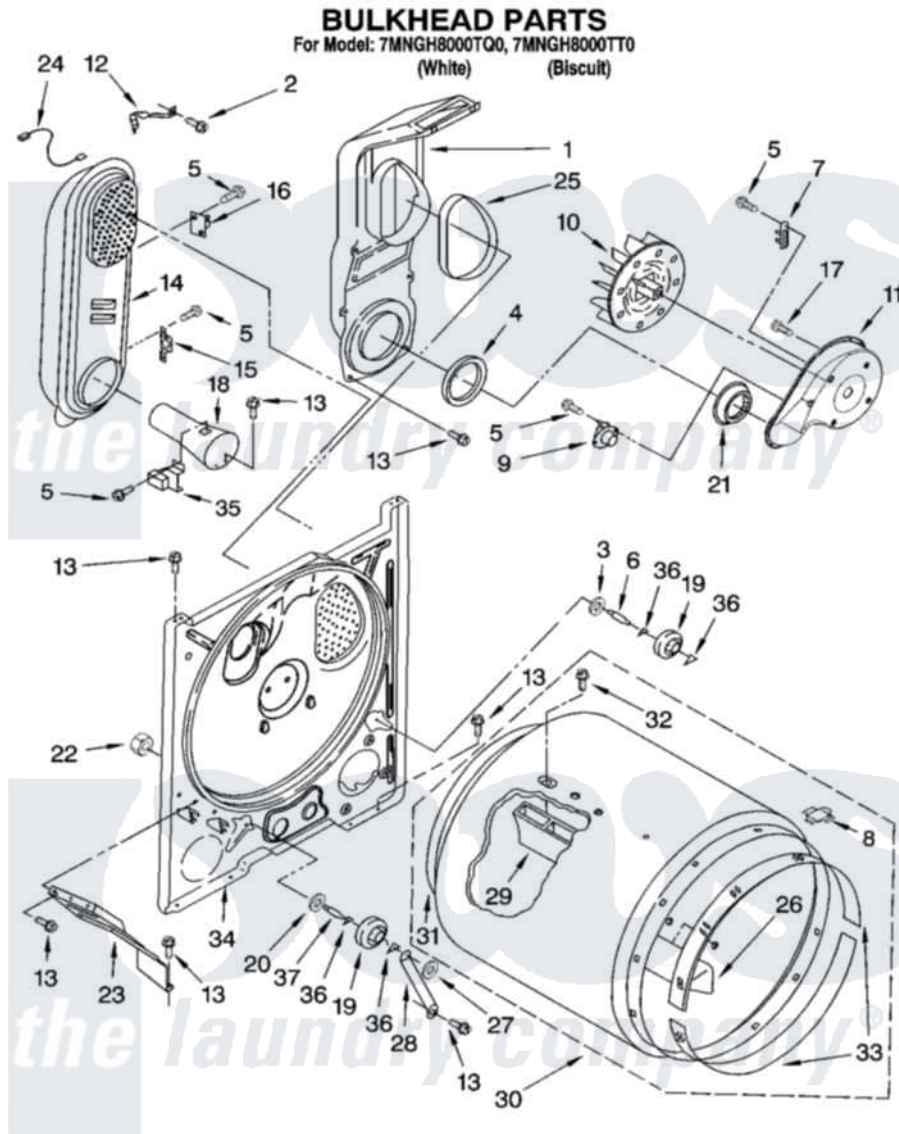

Maytag 7MNGH8000TT0 03 - BULKHEAD PARTS

W10162514

5

Maytag [Residential Maytag 7MNGH8000TT0 Dryer Parts](#) Parts Diagram 03 - BULKHEAD PARTS
Click on the part number to view part

Item	Original Part Number	Replaced By	Status	Part Description
1	348368			Lint Chute Assembly
2	489463			Screw, 8-18 X 1/16
3	3388703			Washer, Support
4	347139			Seal, Lint Chute
5	90767			Screw, 8A X 3/8 HeX Washer Head Tapping
6	3399507	W10359269		Shaft, Drum Roller Threads
7	3392519			Thermal Limiter
8	8066086			Plug, Drum Hole
9	3387134			Thermostat, Internal-Bias
10	694089			Wheel, Blower
11	8577230			Housing, Blower
12	3398161			CLIP
13	343641	681414		Screw, 10AB X 1/2
14	8530285	279980		Box
15	3403140			Thermostat, High-Limit 205F
16	280010			Kit, Thermal Cut-Off

17	3390647	488729	Screw
18	8066049		Funnel, Burner Light
19	3397590	349241T	Support
20	348197		Washer, Support
21	696302		Shield, Exhaust
22	3359452		Nut, Lock
23	3406022		Bracket, Bulkhead
24	3401707		Jumper, Tco-High Limit
25	339956		Seal, Air Duct To Bulkhead
26	3403636		Baffle, Drum
27	90296		Nut, Push On
28	3976434		Bracket, Support Shaft
29	692490		Baffle, Drum
30	695587		Drum Assembly
31	3406130	279857	Seal
32	W10109200		Screw, Baffle Mounting
33	692526	279441	BeaRng-Rng
34	3403410		Bulkhead
35	338906		Radiant, Sensor
36	690997		Washer, Thrust
37	3399506	W10359270	Shaft, Drum Roller Threads