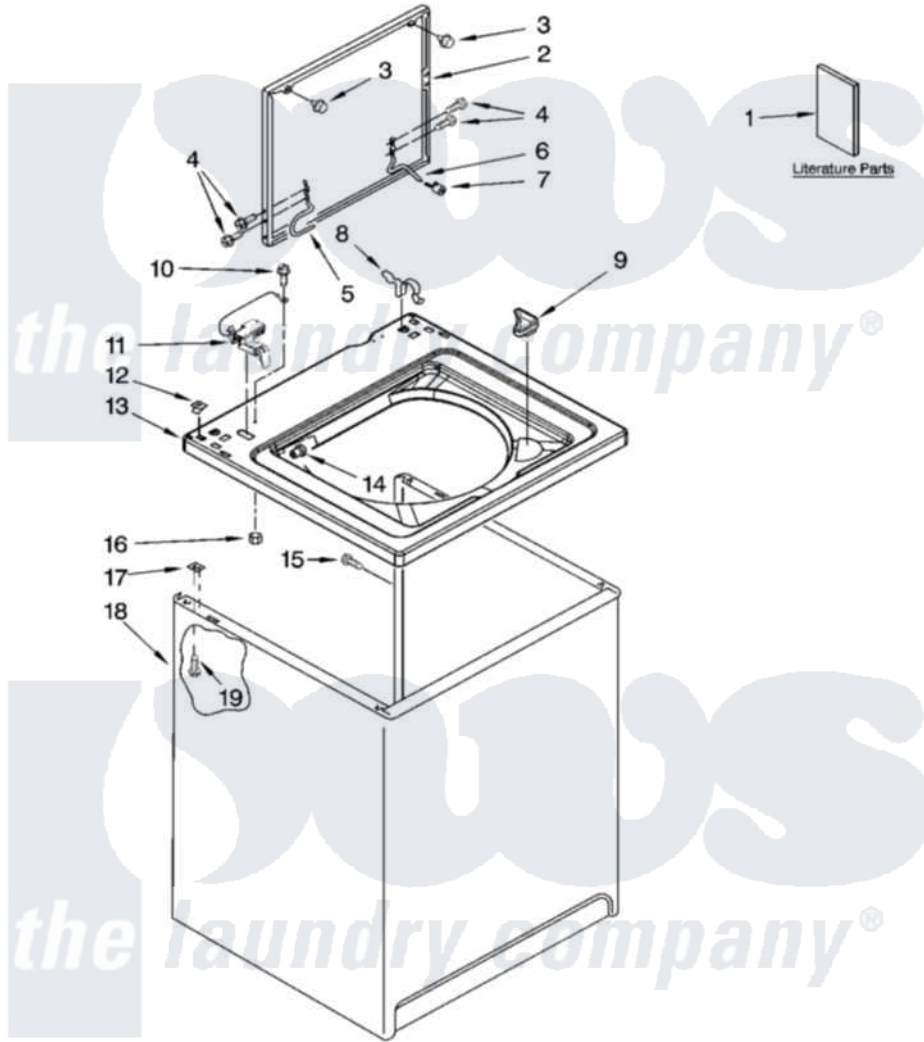

Maytag 7MNTTE1000TQ0 01 - TOP AND CABINET PARTS

Amana

TOP AND CABINET PARTS

For Models: 7MNTTE1000TQ0, 7MNTTE1000TT0
(White) (Biscuit)

AUTOMATIC
WASHER

7-07 Litho in U.S.A. (dtd)

1

Part No. W10153366 Rev. A

Maytag [Residential Maytag 7MNTTE1000TQ0 Washer Parts](#) Parts Diagram 01 - TOP AND CABINET PARTS
Click on the part number to view part

Item	Original Part Number	Replaced By	Status	Part Description
1	W10131555		Not Available	Installation Instructions
"	W10131556		Not Available	Feature Sheet
"	W10131554		Not Available	Use & Care Guide
"	W10131559		Not Available	Energy Guide (Mexico)
"	8542059		Not Available	Wiring Diagram
2	W10096878	W10096883		Lid
"	W10096879	W10096884		Lid
3	9724509			Bumper, Lid
4	W10119872	W10119828		Screw, Lid Hinge Mounting
5	8318088			Hinge, Lid
6	54583			Hinge, Lid
7	19119			Bumper, Lid Hinge
8	62780			Clip, Top And Cabinet And Rear Panel
9	3362952			Dispenser, Bleach
10	3351614			Screw, Gearcase Cover Mounting

11	8318084		Switch, Lid
12	357213		Nut, Push-In
13	8318064		Top
"	8318066		Top
14	21258		Bearing, Lid Hinge
15	3357011	308685	Side Trim)
16	8533959	680762	Nut
17	62750		Spacer, Cabinet To Top (4)
18	63424		Cabinet
"	3954357		Cabinet
19	3390631		Screw, 10-16 X 3/8