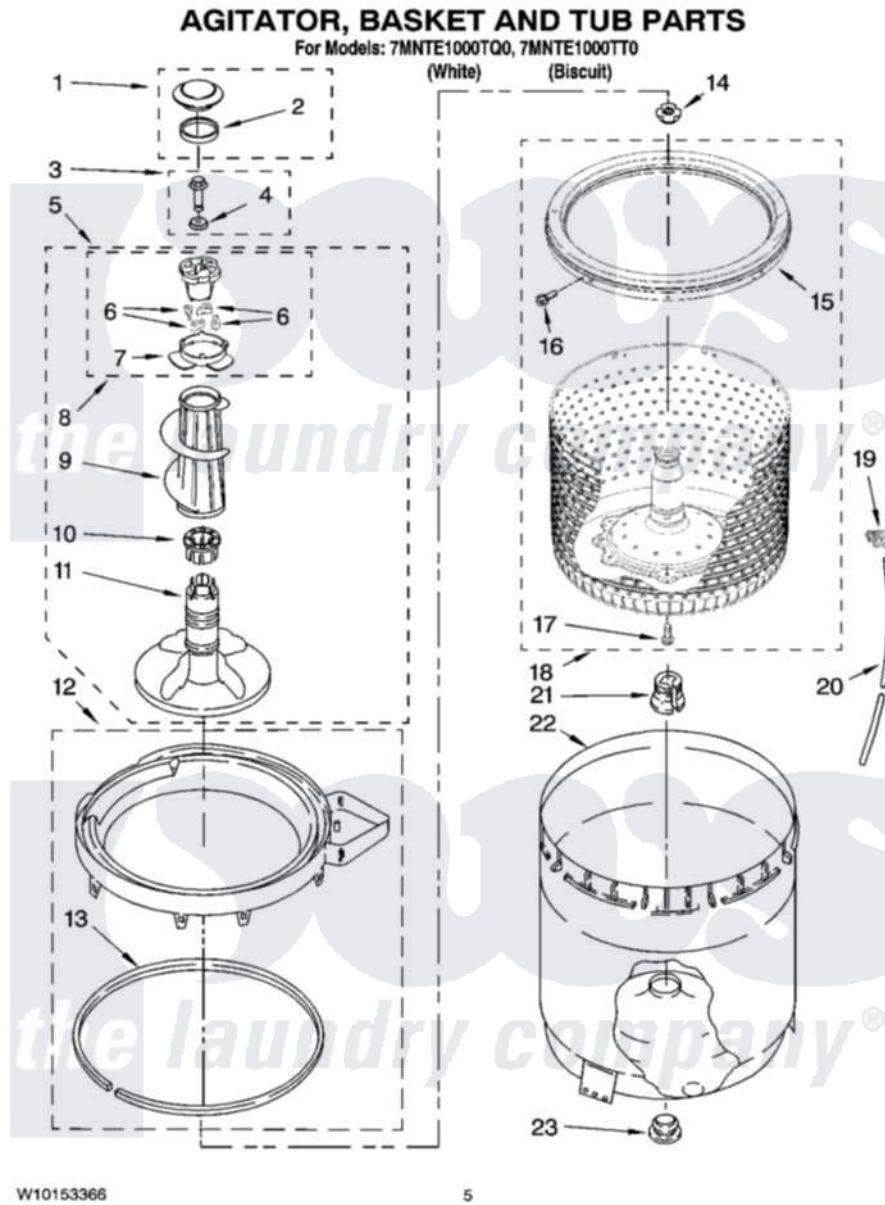

Maytag 7MNTTE1000TQ0 03 - AGITATOR, BASKET AND TUB PARTS

Maytag [Residential Maytag 7MNTTE1000TQ0 Washer Parts](#) Parts Diagram 03 - AGITATOR, BASKET AND TUB PARTS

Click on the part number to view part

Item	Original Part Number	Replaced By	Status	Part Description
1	63973	3362061		Cap
2	358912			Seal, Agitator Cap
3	358237			Screw And Washer
4	3949550			Washer
5	W10110755			Agitator
6	3366877	80040		Dog-Agitator
7	3363661			Bearing, Driven Cam
8	3363662	285748		Cam-Agitator
9	389141	3360824		Auger, Agitator
10	3350389	285587		Washer
11	W10093670			Agitator
12	8528150	W10445870		Ring-Tub
13	3976308			Gasket, Tub Ring
14	21366			Nut, Spanner
15	W10116946			Balance Ring
16	W10112540			Screw, Balance Ring

17	W10112537		Screw, Adapter Assembly
18	W10042080		Basket And Balance Ring
19	2219077		Clip, Pressure Switch Hose
20	3347780	353244	Hose, Pressure Switch
21	389140		Tub Block, Basket Drive
22	63849		Strain Relief, Power Cord
23	383727		Gasket, Centerpodt