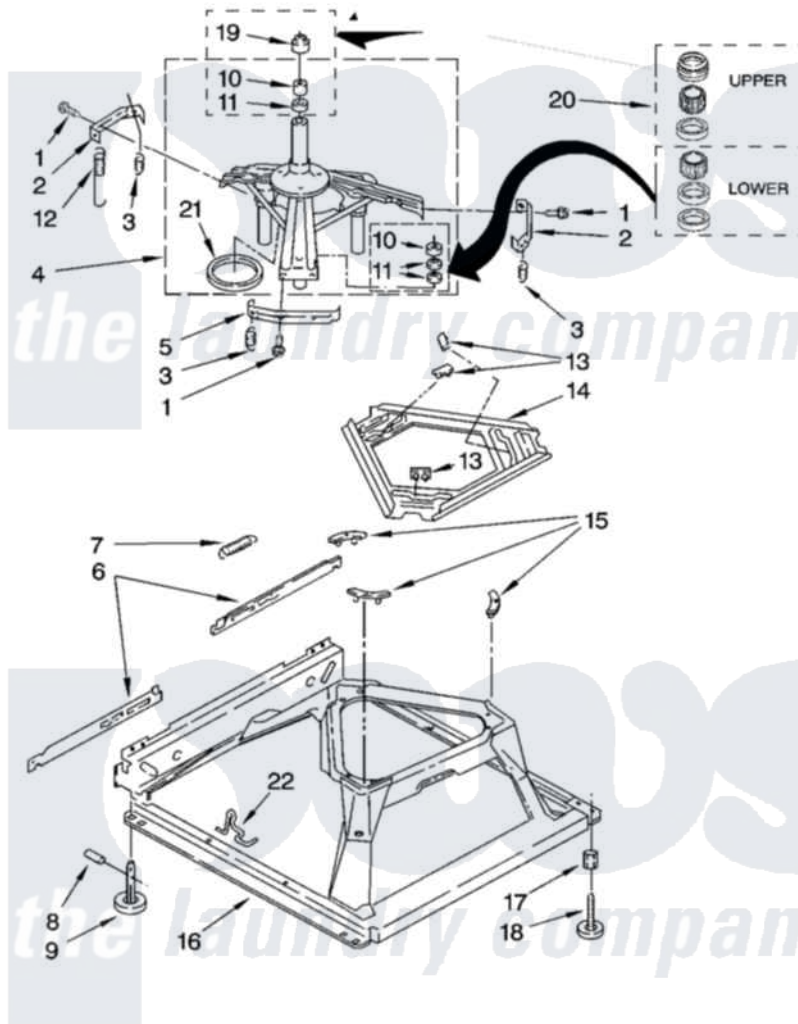

Maytag 7MNTE1000TQ0 05 - MACHINE BASE PARTS

MACHINE BASE PARTS

For Models: 7MNTE1000TQ0, 7MNTE1000TT0
(White) (Biscuit)

8

W10153366

Maytag Residential Maytag 7MNTE1000TQ0 Washer Parts Parts Diagram 05 - MACHINE BASE PARTS
Click on the part number to view part

Item	Original Part Number	Replaced By	Status	Part Description
1	3400076			Screw, Bracket Mounting
2	64067			Bracket, Spring Outer
3	63907			Spring, Suspension
4	8575214	280184		Support
5	64065			Bracket, Spring Outer
6	63466			Link, Leveling Mechanism
7	62597	8316845		Spring
8	62837			Pin, Knurled
9	62596	285244		Feet-Leveling
10	8546455			Bearing, Centerpost
11	357409	359449		Seal, Agitator Shaft
12	388492	W10250667		Spring, Counterweight
13	62568	285219		Pad
14	3946509			Plate, Suspension
15	3363660	285744		Pad
16	3946512	285771		Base

17	3359452	Nut, Lock
18	W10001130	Foot, Leveling
19	8577376	Seal, Centerpost
20	285203	Centerpost Bearing Kit
21	63134	Ring, Sound Deadening
22	63806	W10145155 Retainer, Suspension Spring