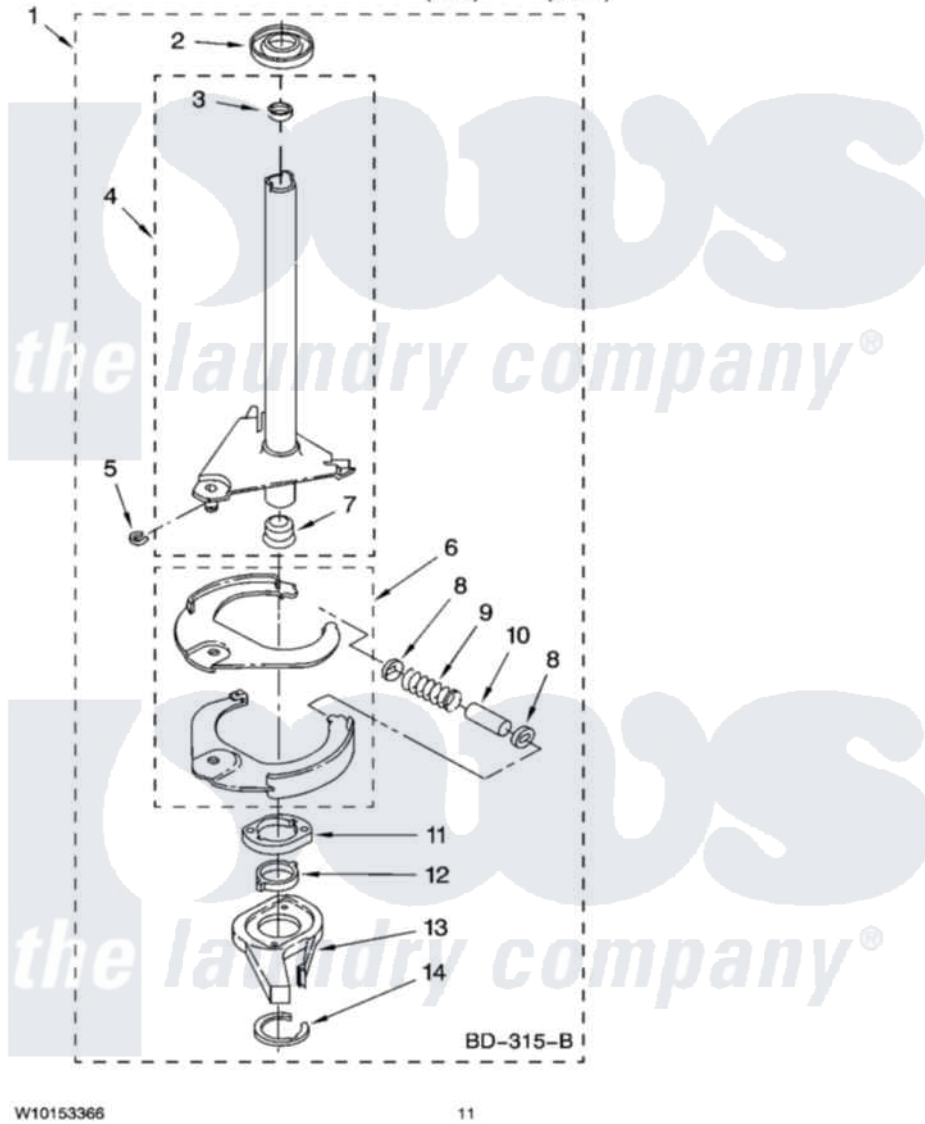

Maytag 7MNTÉ1000TQ0 07 - BRAKE AND DRIVE TUBE PARTS

BRAKE AND DRIVE TUBE PARTS

For Models: 7MNTÉ1000TQ0, 7MNTÉ1000TT0
(White) (Biscuit)

W10153366

11

Maytag [Residential Maytag 7MNTÉ1000TQ0 Washer Parts](#) Parts Diagram 07 - BRAKE AND DRIVE TUBE PARTS

Click on the part number to view part

Item	Original Part Number	Replaced By	Status	Part Description
1	388952	285792		Basketdrive
2	62658			Ring, Thrust
3	356427			Seal, Spin Pinion
4	64027	64208		Tube-Spin
5	64035	W10083190		Ring, Retaining
6	64232	285438		Shoe-Brake
7	62703	8546462		"T" Bearing, Spin Tube
8	3353956	285658		Sleeve
9	387806		Not Available	Spring, Brake
10	3355360	285658		Sleeve
11	661516	8546461		Cam, Brake Release
12	63022			Sleeve, Cam
13	64194	285790		Lining
14	90368	W10083200		Ring, Retaining
NI			Not Available	
"	285208			Lubricant