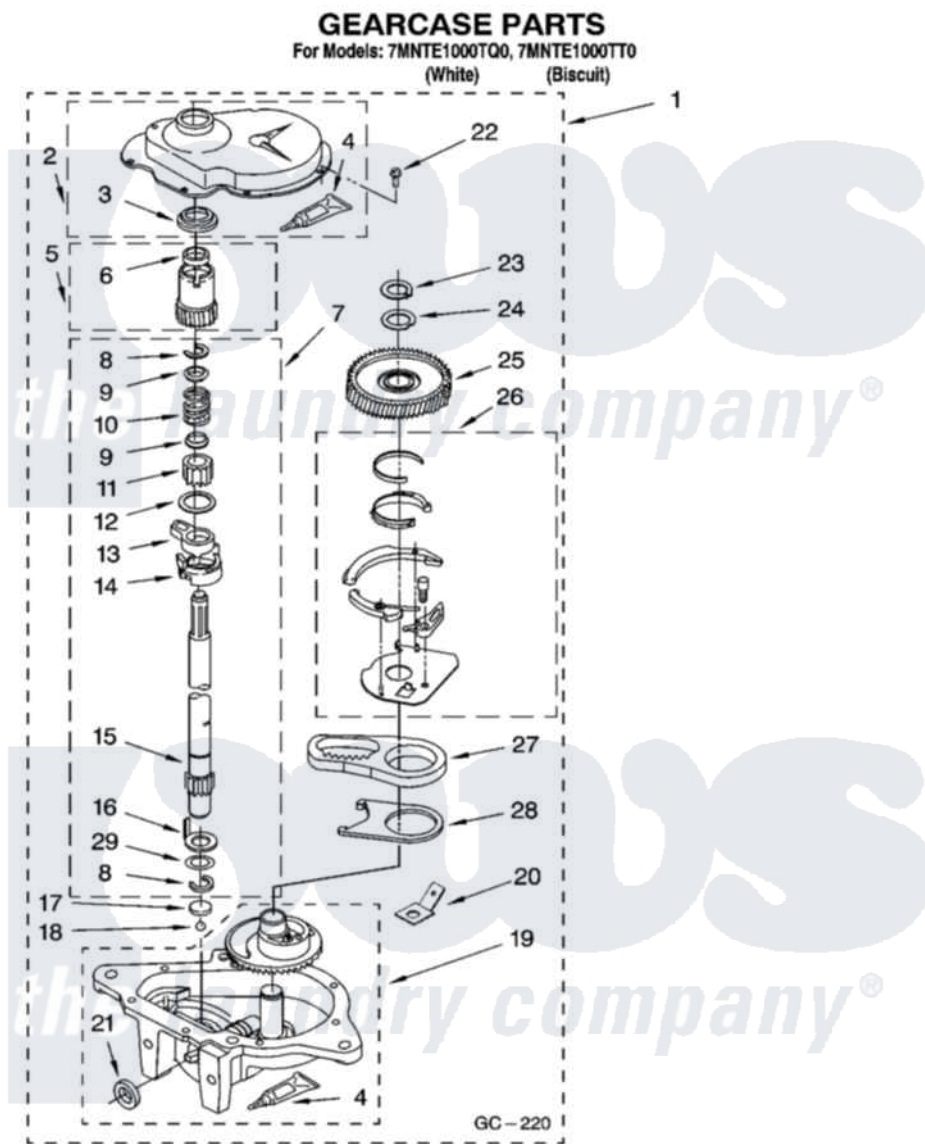

Maytag 7MNTE1000TQ0 08 - GEARCASE PARTS, OPTIONAL PARTS (NOT INCLUDED)

12

W10153366

Maytag Residential Maytag 7MNTE1000TQ0 Washer Parts Parts Diagram 08 - GEARCASE PARTS, OPTIONAL PARTS (NOT INCLUDED)

Click on the part number to view part

Item	Original Part Number	Replaced By	Status	Part Description
1	8532118	3360629		Gearcase
2	285202			Cover, Gearcase
3	3349985			Seal, Gearcase Cover
4	285195			Sealer Sealer, Gasket
5	63320	285362		Gear and Pinion
6	356427			Seal, Spin Pinion
7	389387			Shaft, Agitator
8	90369		Not Available	Ring, Retaining (2)
9	62677			Retainer, Spring
10	62676			Spring, Agitator
11	63273	285509		Shaft, Agitator
12	62619			Washer, Agitator Gear
13	62580	285206		Cam-Agitator
14	62581	285206		Cam-Agitator
15	285509			Shaft, Agitator