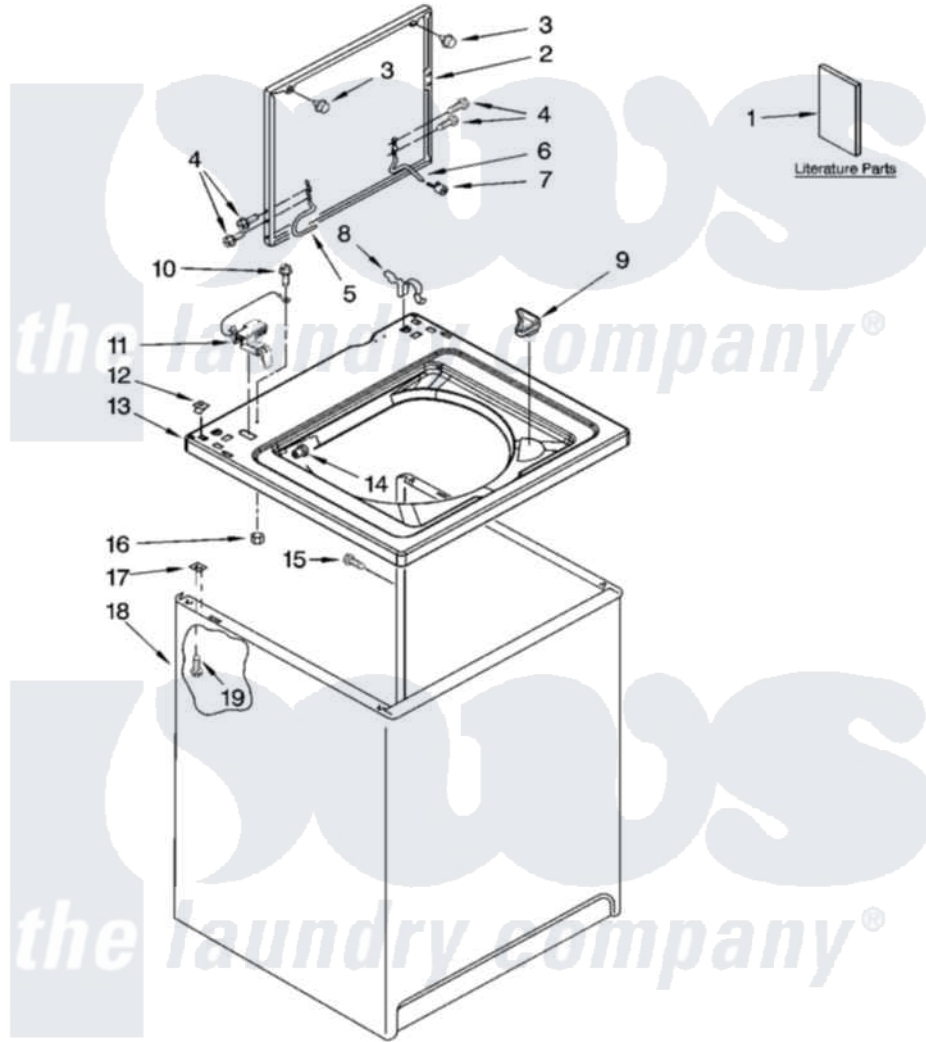

# Maytag 7MNTTE1000TT0 01 - TOP AND CABINET PARTS

**Amana**

## TOP AND CABINET PARTS

For Models: 7MNTTE1000TQ0, 7MNTTE1000TT0  
(White) (Biscuit)

AUTOMATIC  
WASHER

7-07 Litho in U.S.A. (dtd)

1

Part No. W10153366 Rev. A

Maytag [Residential Maytag 7MNTTE1000TT0 Washer Parts](#) Parts Diagram 01 - TOP AND CABINET PARTS  
Click on the part number to view part

Item	Original Part Number	Replaced By	Status	Part Description
1	W10131555		Not Available	Installation Instructions
"	W10131556		Not Available	Feature Sheet
"	W10131554		Not Available	Use & Care Guide
"	W10131559		Not Available	Energy Guide (Mexico)
"	8542059		Not Available	Wiring Diagram
2	W10096878	<a href="#">W10096883</a>		Lid
"	W10096879	<a href="#">W10096884</a>		Lid
3	<a href="#">9724509</a>			Bumper, Lid
4	W10119872	<a href="#">W10119828</a>		Screw, Lid Hinge Mounting
5	<a href="#">8318088</a>			Hinge, Lid
6	<a href="#">54583</a>			Hinge, Lid
7	<a href="#">19119</a>			Bumper, Lid Hinge
8	<a href="#">62780</a>			Clip, Top And Cabinet And Rear Panel
9	<a href="#">3362952</a>			Dispenser, Bleach
10	<a href="#">3351614</a>			Screw, Gearcase Cover Mounting

11	<a href="#">8318084</a>		Switch, Lid
12	<a href="#">357213</a>		Nut, Push-In
13	<a href="#">8318064</a>		Top
"	<a href="#">8318066</a>		Top
14	<a href="#">21258</a>		Bearing, Lid Hinge
15	3357011	<a href="#">308685</a>	Side Trim )
16	8533959	<a href="#">680762</a>	Nut
17	62750		Spacer, Cabinet To Top (4)
18	<a href="#">63424</a>		Cabinet
"	<a href="#">3954357</a>		Cabinet
19	<a href="#">3390631</a>		Screw, 10-16 X 3/8