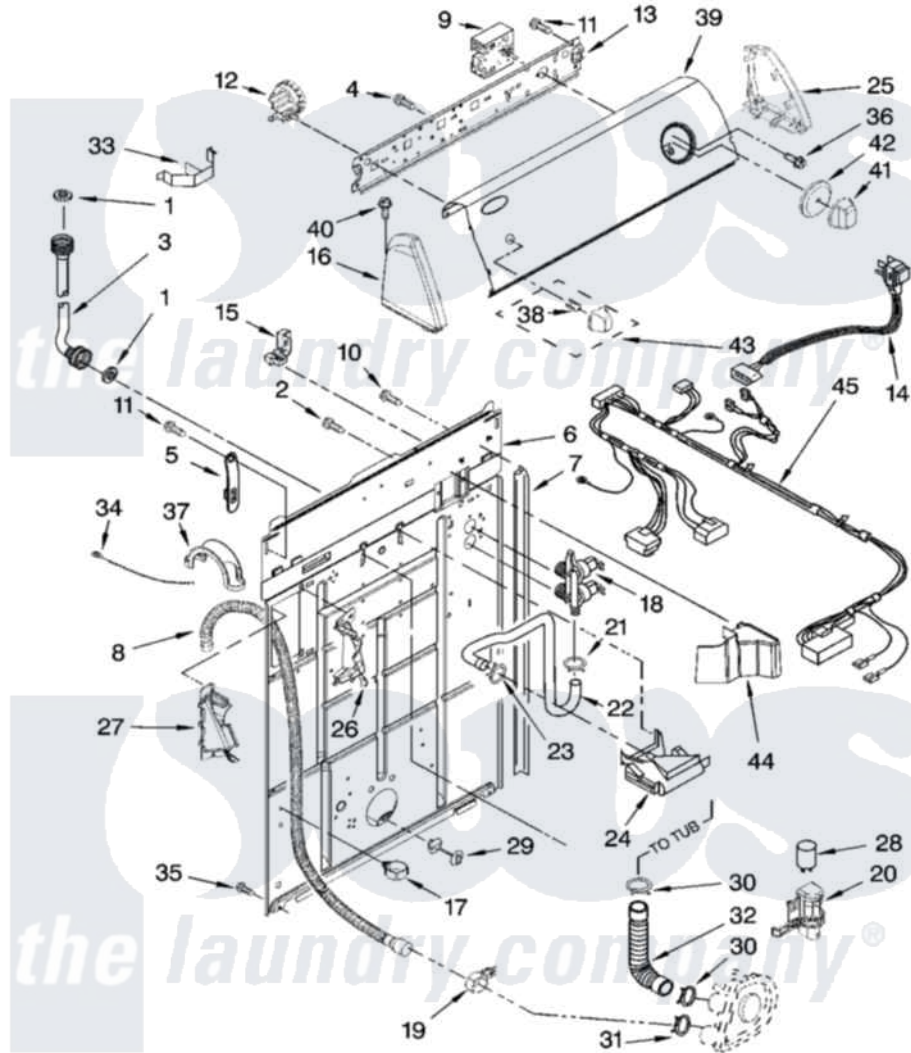

Maytag 7MNTE1000TT0 02 - CONTROLS AND REAR PANEL PARTS

CONTROLS AND REAR PANEL PARTS

For Models: 7MNTE1000TQ0, 7MNTE1000TT0

(White) (Biscuit)

W10153366

3

Maytag [Residential Maytag 7MNTE1000TT0 Washer Parts](#) Parts Diagram 02 - CONTROLS AND REAR PANEL PARTS
Click on the part number to view part

Item	Original Part Number	Replaced By	Status	Part Description
1	3976300	16123		Washer Inlet-Hose Miscellaneous Parts Must be Ordered Separately.
2	9740848			Screw, Mixing Valve Mounting
3	8571377	89503		Hose-Inlet
"	8571378	89503		Hose-Inlet
4	3400073			Screw, Ground
5	8568314			Strap, Console
6	8318015			Panel, Rear
7	62747			Pad, Rear Panel
8	W10122138	W10096921		Drain Hose Assembly
9	3951166			Timer, Control
10	3351614			Screw, Gearcase Cover Mounting
11	90767			Screw, 8A X 3/8 HeX Washer Head Tapping
12	8577846	W10339333		Switch-WL
13	3948608			Bracket, Control