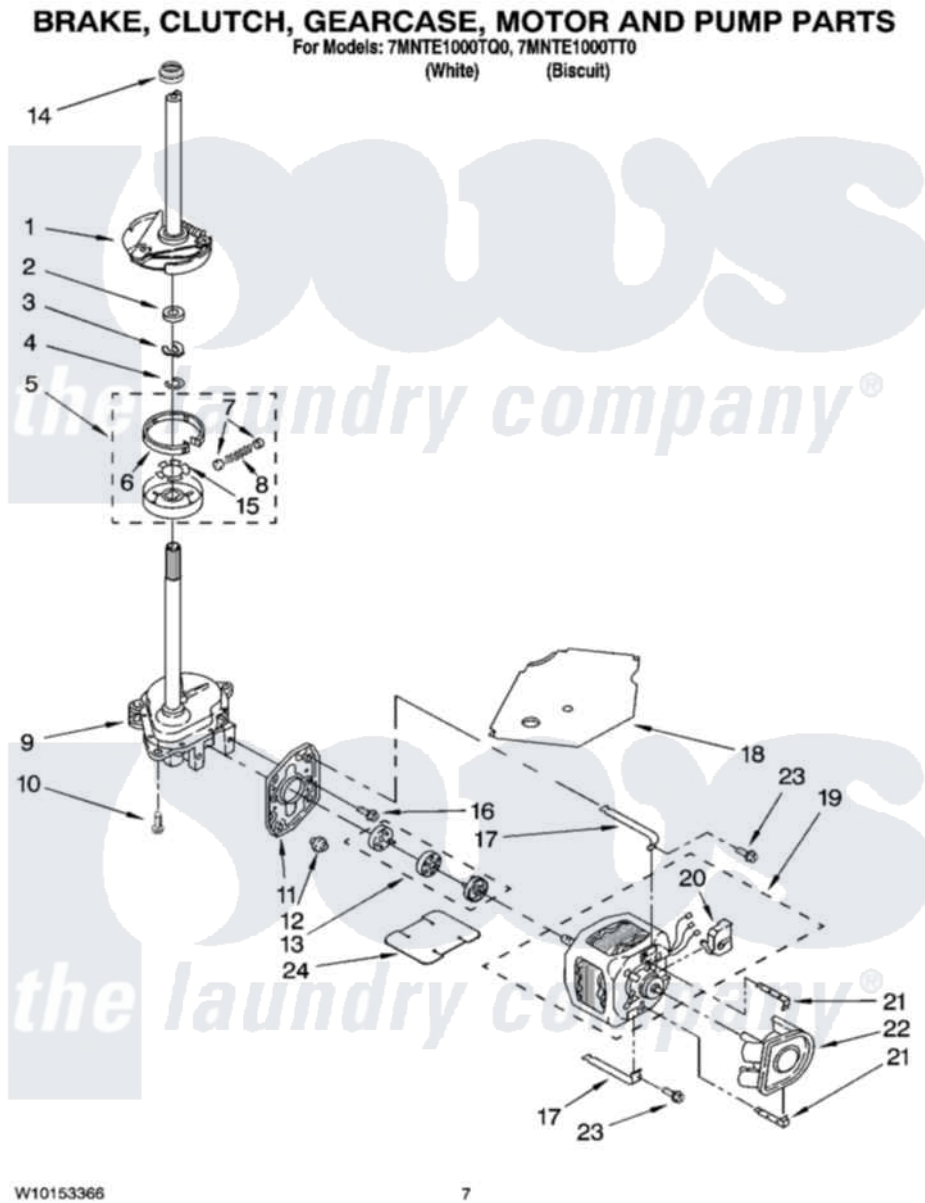

Maytag 7MNTE1000TT0 04 - BRAKE, CLUTCH, GEARCASE, MOTOR AND PUMP PARTS

Maytag [Residential Maytag 7MNTE1000TT0 Washer Parts](#) Parts Diagram 04 - BRAKE, CLUTCH, GEARCASE, MOTOR AND PUMP PARTS

[Click on the part number to view part](#)

Item	Original Part Number	Replaced By	Status	Part Description
1	388952	285792		Basketdrive
2	63292			Washer, Spin Tube Thrust
3	62697	W10080230		Ring, Spin Tube Support
4	63283	285353		Ring
5	3951311	285785		Clutch
6	3951308	285790		Lining
7	62646			Cap, Clutch Spring
8	3946792			Spring And Damper Assembly
9	8532118	3360629		Gearcase
10	3357334	3400516		Screw Anti-Rattle
11	62611			Plate, Motor Mount To Gearcase
12	62691			Grommet, Motor
13	3364003	285753A		Coupling
14	8577374			Seal, Centerpost

15	939962		Rivet
16	3400516		Screw Anti-Rattle
17	3349637	W10086010	Retainer, Motor
18	3362089		Shield, Tub To Motor
19	8577157	661600	Motor, Main Drive
20	3952056		Switch, Main Drive Motor
21	8546127		Retainer, Pump
22	3363394		Pump
23	3387485	273556	Screw, 10-16 X 5/8
24	8316060		Shield, Tub To Motor