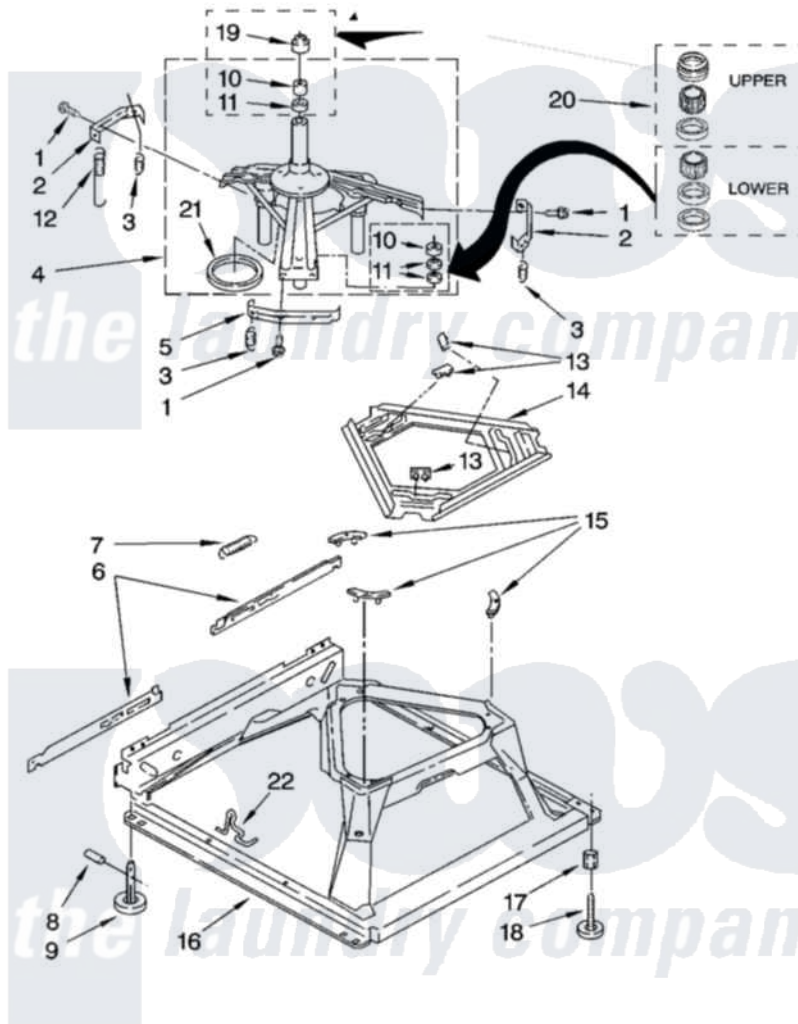

Maytag 7MNTE1000TT0 05 - MACHINE BASE PARTS

MACHINE BASE PARTS

For Models: 7MNTE1000TQ0, 7MNTE1000TT0
(White) (Biscuit)

8

W10153366

Maytag Residential Maytag 7MNTE1000TT0 Washer Parts Parts Diagram 05 - MACHINE BASE PARTS
Click on the part number to view part

Item	Original Part Number	Replaced By	Status	Part Description
1	3400076			Screw, Bracket Mounting
2	64067			Bracket, Spring Outer
3	63907			Spring, Suspension
4	8575214	280184		Support
5	64065			Bracket, Spring Outer
6	63466			Link, Leveling Mechanism
7	62597	8316845		Spring
8	62837			Pin, Knurled
9	62596	285244		Feet-Leveling
10	8546455			Bearing, Centerpost
11	357409	359449		Seal, Agitator Shaft
12	388492	W10250667		Spring, Counterweight
13	62568	285219		Pad
14	3946509			Plate, Suspension
15	3363660	285744		Pad
16	3946512	285771		Base

17	3359452	Nut, Lock
18	W10001130	Foot, Leveling
19	8577376	Seal, Centerpost
20	285203	Centerpost Bearing Kit
21	63134	Ring, Sound Deadening
22	63806	W10145155 Retainer, Suspension Spring