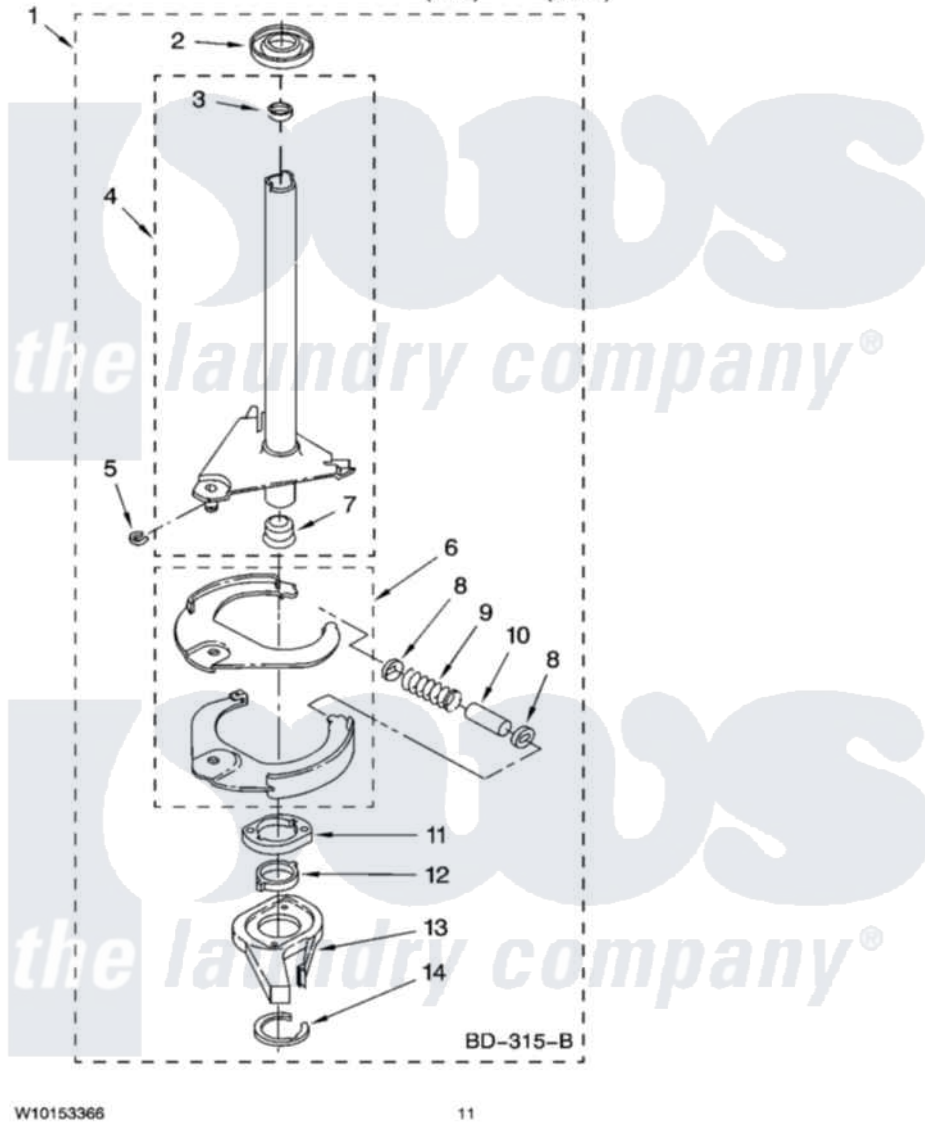

Maytag 7MNT1000TT0 07 - BRAKE AND DRIVE TUBE PARTS

BRAKE AND DRIVE TUBE PARTS

For Models: 7MNT1000TQ0, 7MNT1000TT0
(White) (Biscuit)

W10153366

11

Maytag [Residential Maytag 7MNT1000TT0 Washer Parts](#) Parts Diagram 07 - BRAKE AND DRIVE TUBE PARTS

Click on the part number to view part

Item	Original Part Number	Replaced By	Status	Part Description
1	388952	285792		Basketdrive
2	62658			Ring, Thrust
3	356427			Seal, Spin Pinion
4	64027	64208		Tube-Spin
5	64035	W10083190		Ring, Retaining
6	64232	285438		Shoe-Brake
7	62703	8546462		"T" Bearing, Spin Tube
8	3353956	285658		Sleeve
9	387806		Not Available	Spring, Brake
10	3355360	285658		Sleeve
11	661516	8546461		Cam, Brake Release
12	63022			Sleeve, Cam
13	64194	285790		Lining
14	90368	W10083200		Ring, Retaining
NI			Not Available	
"	285208			Lubricant