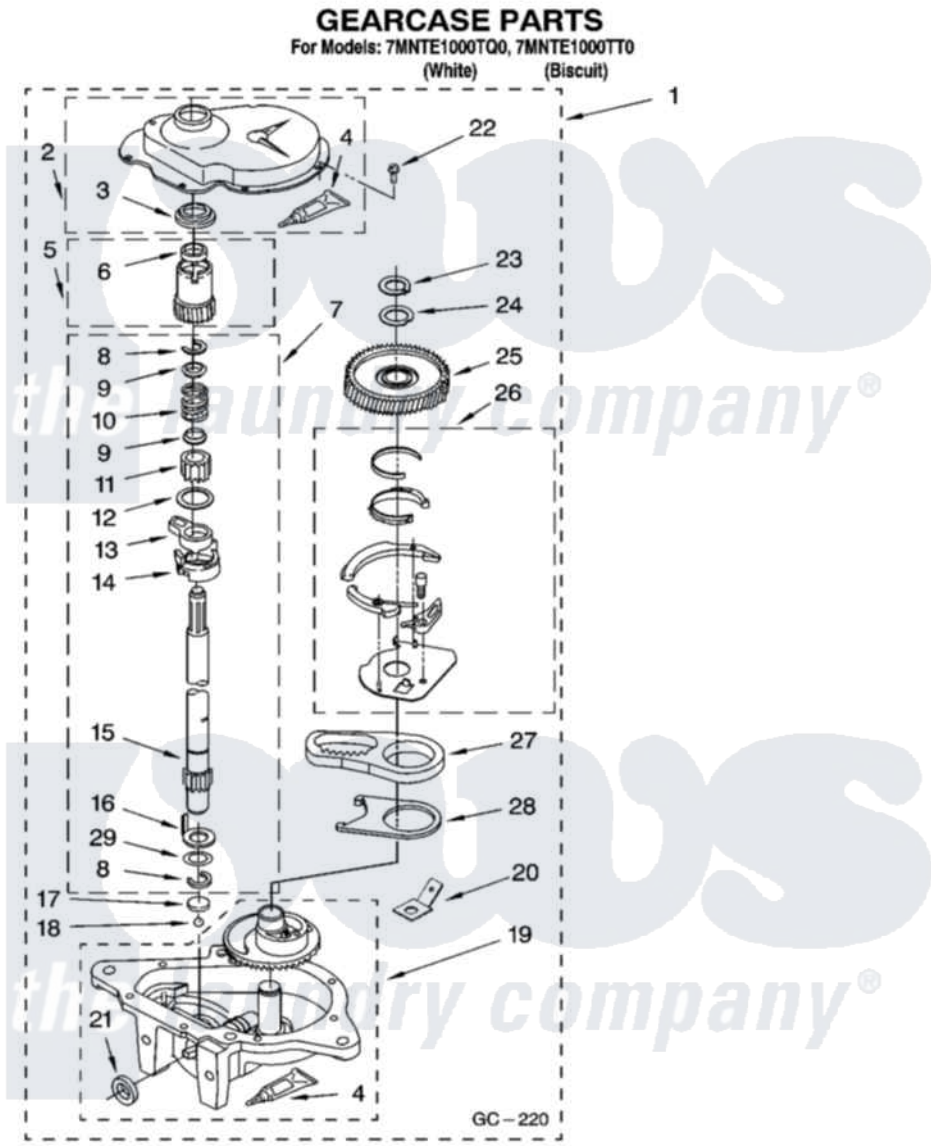

Maytag 7MNTE1000TT0 08 - GEARCASE PARTS, OPTIONAL PARTS (NOT INCLUDED)

12

W10153366

Maytag Residential Maytag 7MNTE1000TT0 Washer Parts Parts Diagram 08 - GEARCASE PARTS, OPTIONAL PARTS (NOT INCLUDED)

Click on the part number to view part

Item	Original Part Number	Replaced By	Status	Part Description
1	8532118	3360629		Gearcase
2	285202			Cover, Gearcase
3	3349985			Seal, Gearcase Cover
4	285195			Sealer Sealer, Gasket
5	63320	285362		Gear and Pinion
6	356427			Seal, Spin Pinion
7	389387			Shaft, Agitator
8	90369		Not Available	Ring, Retaining (2)
9	62677			Retainer, Spring
10	62676			Spring, Agitator
11	63273	285509		Shaft, Agitator
12	62619			Washer, Agitator Gear
13	62580	285206		Cam-Agitator
14	62581	285206		Cam-Agitator
15	285509			Shaft, Agitator